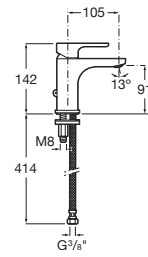

Single-lever basin mixer with chain connector and flexible supply hoses. Cold start.

RT5A3J09C00
Chrome

Finishes:

C0