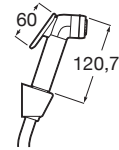

Be fresh

Health faucet with hose and bracket.

RF5B9330C00
Chrome

Finishes: