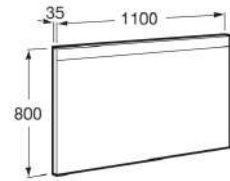

RA855952322 800 x 460 x 694 mm
Ash / White

Finishes:

Furniture collections and mirrors / Prisma

Mirror with upper and lower LED lighting and demister device, activated by motion sensors.

RA812267000 1100 x 35 x 800 mm