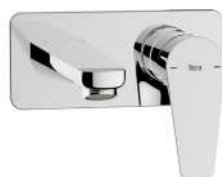

Atlas wall mounted basin mixer upper trim.

RT5A3590C00
Chrome

To be completed with:

Universal built-in body for the installation of built-in basin mixers.

RT5E3502CA1
Chrome

Finishes:

Faucets / Atlas

Built-in bath-shower mixer.