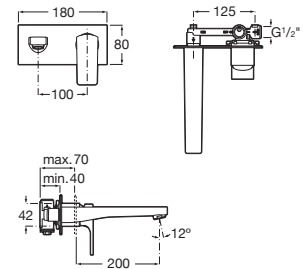

Wall-Mounted Basin Mixer Upper Trim.

RT5A3L20C00
Chrome

To be completed with:

Universal built-in body for the installation of built-in single-lever basin mixers.

RT5E3502CA1
Chrome

Finishes: