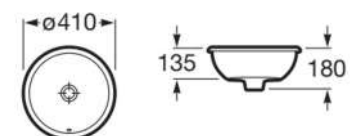

Foro

Foro Round Basin N.

RS327872460 410 x 410 mm
White

Finishes:

00