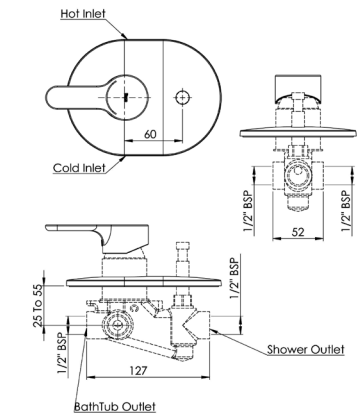

L 20 Concealed Diverter Upper Trim.

RT5A0Z09CA1
Chrome

Single lever. Divertor Body with R 37 valve.

RT5258433A1
Chrome

Finishes:

C0