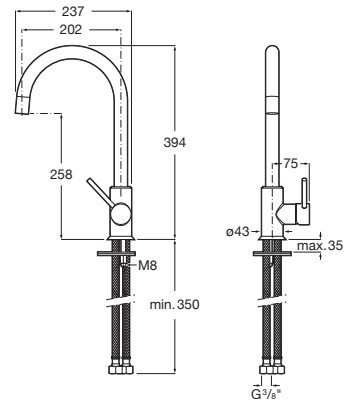

Etna

Etna Kitchen Sink Mixer Black.

RT5A7B09CN0

Matte Black

Finishes: