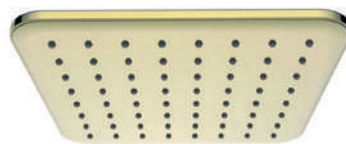

Finishes:

NM

Escuadra

Escuadra square head shower-gold. 250mm

RF5B4D50G00

Gold

Finishes:

GO