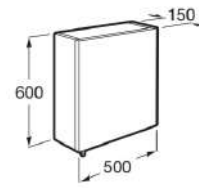

Furniture collections and mirrors / Cabinet mirrors

Luna

Mirror Cabinet with adjustable height shelves.

RA856840806 500 x 150 x 600 mm

Finishes:

806