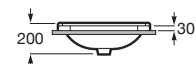

In countertop ceramics basin with one pierced taphole. Faucet not included.

RS3270A5000 600 x 450 x 200 mm
White

Finishes:

00