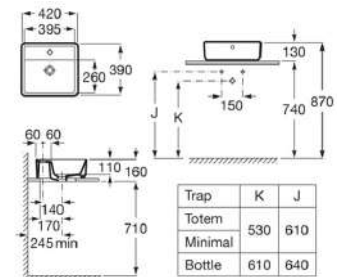

Alter

Over countertop Vitreous china basin. Faucet not included.

RS3270MM000 420 x 390 x 130 mm
White

Finishes: