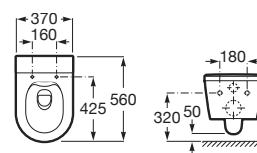

Bathroom collections / Inspira

Ceramics wall-hung Roca Rimless® WC P-trap. Includes fixing kit. A compatible Roca installation system is required for the installation of wall-hung WCs.

RS346527000 370 x 560 x 390 mm
White

RS346527640 370 x 560 x 390 mm
Onyx

RS346527650 370 x 560 x 390 mm
Beige

RS346527660 370 x 560 x 390 mm
Coffee

Soft-closing Supralit® seat and cover for toilet. Quick removal.

RA80152200B
White

RA80152264B
Onyx

RA80152265B
Beige

RA80152266B
Coffee

Finishes: