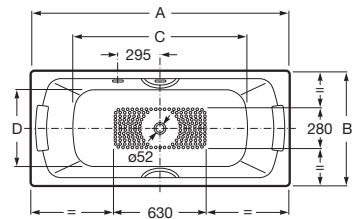

A	B	C	D	E	F	G
1800	800	1198	522	1663	681	328
1700	750	1096	472	1563	631	303

Duo Plus

Rectangular steel bath with anti-slip base (3.5 mm width steel sheet).

RW221670000 1800 x 800 mm
White

Finishes:

00