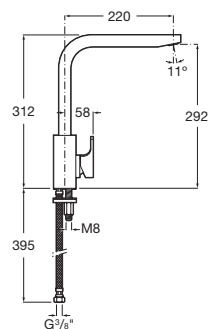

L90

Single-lever kitchen sink mixer with swivel spout and flexible supply hoses. Cold start.

RT5A8501C00
Chrome

Finishes: