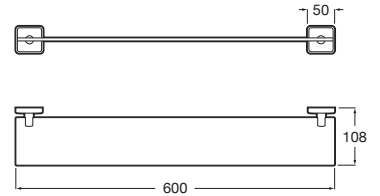

RA816656001 600 mm
Chrome

Finishes:

01

Shelf (Can be installed with screws or adhesive).

RA816661001
Chrome

Finishes:

01

Robe hook (Can be installed with screws or adhesive).