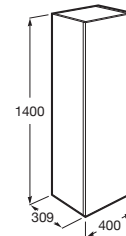

RA851356402 600 x 505 x 525 mm
Oak

Finishes:

806 402

Column unit with height adjustable shelves.

RA857237806 400 x 309 x 1400 mm
White

RA857237402 400 x 309 x 1400 mm
Oak

Finishes:

806 402