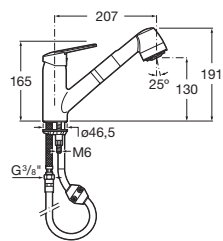

Victoria

Single-lever kitchen sink mixer with retractable swivel spout, rinse spray function and flexible supply hoses.

RT5A8125C00
Chrome

Finishes:

C0