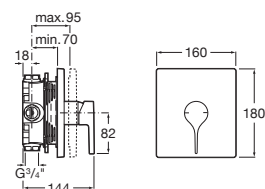

Built-in bath or shower mixer. To complete with RocaBox A525869403.

RT5A2B3AC00

Chrome

RT5A2B3ACNO

Titanium Black

To be completed with:

Universal RocaBox.

RT525869403

Finishes: