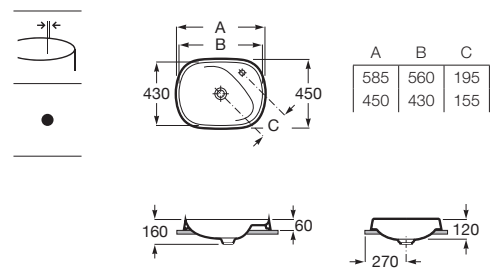

Finishes:

Back to wall ceramics close-coupled Roca Rimless® bowl with dual outlet. Includes fixing system.

RS3420B9000 395 x 705 x 790 mm
White

Dual flush 4.5/3L WC cistern with bottom inlet. Includes fixing system, feeding mechanism and discharge mechanism.