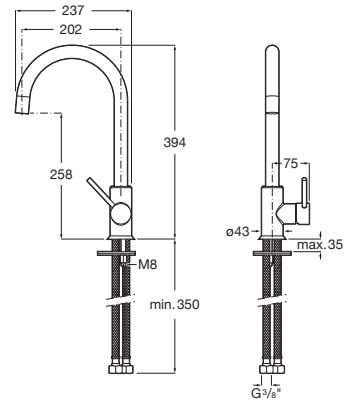

Etna

Etna Kitchen Sink Mixer Chrome.

RT5A7B09C00

Chrome

Finishes: