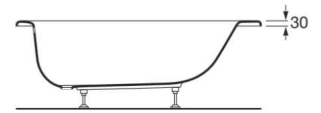

Vythes

Rectangular acrylic bath.

RW247844000 1700 x 700 mm
White

Finishes:

00

ACRYLIC

Easy

Rectangular drop-in acrylic bathtub.