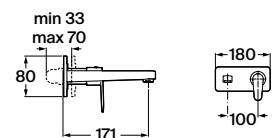

Wall Mounted Pillar Cock-Upper Trim.

RT5A3F4FCA1
Chrome

Concealed Pillar Cock Body.

RT525227403CA1
Chrome

Finishes:

N