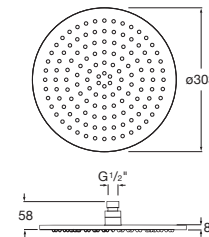

Raindream

Brass shower head for ceiling or wall installation. Rain function. Support kit / arm not included. Everlux finishes.

RF5B4050CNO 300 x 300 mm
Titanium Black

RF5B4050RGO
Rose Gold

Finishes:

METAL

Rainsense

Brass shower head for ceiling or wall installation. Rain function. Support kit / arm not included. Everlux finishes.

RF5B3950CNO ø 300 mm
Titanium Black

Finishes:

METAL

Rainsense

ø 250 mm
ABS shower head for ceiling or wall installation. Support kit / arm not included.

RF5B2250C00
Chrome

RF5B2250NB0
Matt black

Finishes:

ABS

Torrente

Torrente 400 Mm Rain Shower Round Shower.

RF5B9262CON
Chrome

Finishes:

Torrente

Torrente 300 Mm Rain Shower Round Shower.

RF5B9562CON
Chrome

Finishes: