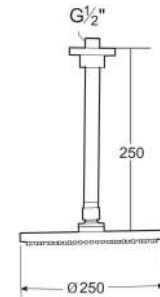

Torrente

Torrente 250mm Round Shower & Ceiling Arm.

RF5B9559CON

Chrome

Finishes:

C0