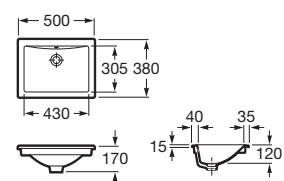

Diverta

Diverta In Counter Top Basin.

RS327114460 500 x 380 x 170 mm
White

Finishes:

00