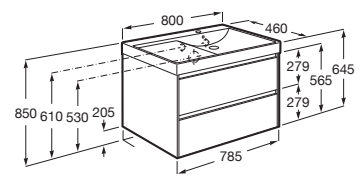

Unik furniture with 2 drawers for right hand basin.

RA857762509 800 x 460 x 645 mm
Matt White

RA857762510 800 x 460 x 645 mm
Matt Sand Grey

RA857762513 800 x 460 x 645 mm
Matt Green

Finishes: