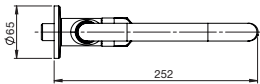

Atlas Sink Cock.
RT5A7690CA1
Chrome

Finishes:
C0