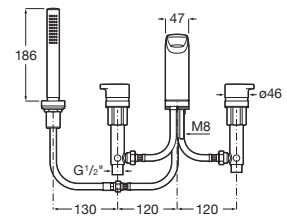

Insignia

Wall-mounted bath spout.

RT5A0703C00
Chrome

Finishes:

Insignia.

L90

These robust and urban faucets and fittings play with fundamental geometric shapes to inspire a striking and modern design.

Single-lever basin mixer with integrated lateral handle, pop-up waste and flexible supply hoses. Cold start.