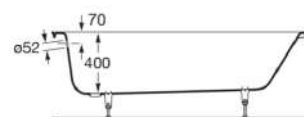

Continental

Rectangular cast iron bath with anti-slip base.

RW212911001 1700 x 700 mm

White

Finishes:

00

CAST
IRON