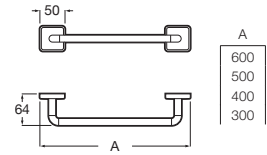

Towel rail (Can be installed with screws or adhesive).

RA816656001 600 mm
Chrome

Finishes:

01