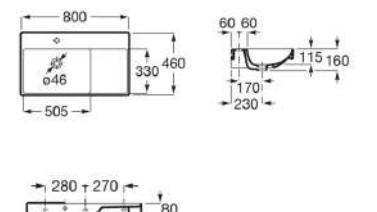

00

FINECERAMIC Wall Hung Basin with Fixing Accessories.

RS327689S00 800 x 460 x 160 mm
White

Finishes:

00

Standard Rimless Wall Hung Water Closet with Fixing Accessories.

RS34668900C 360 x 550 x 350 mm
White