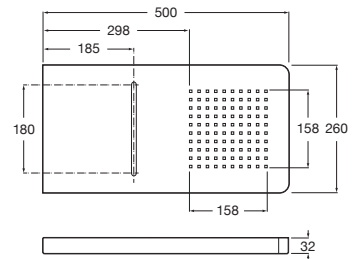

Puzzle

Stainless steel shower head with waterfall for wall installation.

RF5A9978C00

Chrome

Finishes:

C0

Puzzle

Concealed swivel jet with 1 function for shower spaces.