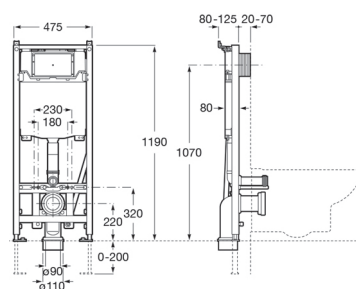

Roca installation systems / Concealed cisterns

In-Wall

DUPLO ONE SMART - Fullframe Concealed Cistern with Fixing Accessories for Ona In-Wash Wall Hung Toilets.

RA8900780CE 475 x 107 x 1190 mm

N