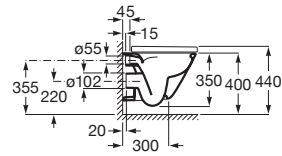

Bathroom collections / The Gap

Ceramics Rimless Compact wall-hung WC. Includes fixing kit. A compatible Roca installation system is required for the installation of wall-hung WCs.

RS34647A000 350 x 480 x 350 mm
White

Square Soft Closing UF Slim Seat Cover for Gap Compact Wall Hung WC

RA801732001

Finishes:

00