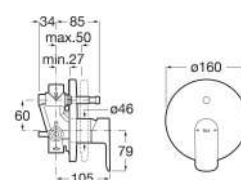

Built-in 2 ways Mixer.

RT5A066ENB0
Matt Black

Finishes:

NB