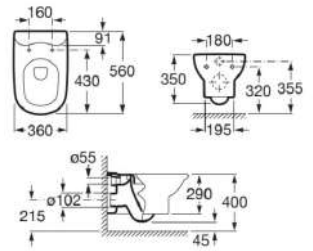

Ceramic Box Rim Wall Hung WC.

RS346467460 360 x 560 x 355 mm
White

Soft-close Seat & Cover UF.

RA80N462001
White

Soft-close Seat & Cover PP.

RE80P467001
White

Finishes:

00