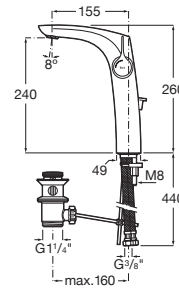

Single-lever basin mixer with high-neck, pop-up waste and flexible supply hoses. Cold start.

RT5A343AC00
Chrome

Finishes: