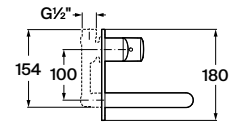

Faucets / Victoria Plus

Wall Mounted Basin Mixer Upper Trim.

RT5A354FCA1
Chrome

Universal Concealed Basin Mixer Body.

RT5E3502CA1
Chrome

Finishes:

N