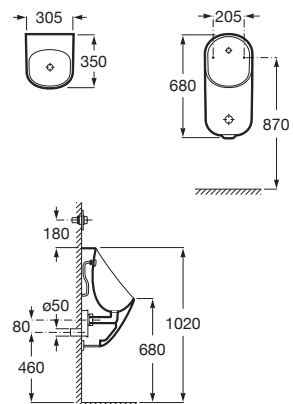

Proton

Rimless Wall Mounted Back Inlet Urinal with Water Spreader and Fixing Accessories.

RS3590J300C 305 x 350 x 680 mm
White

Finishes:

00

N