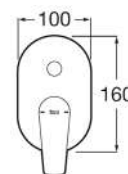

Vela Built-in Bath Shower Mixer.

RT5A061EC00
Chrome

Finishes: