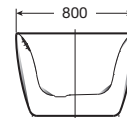

Virginia

Oval free-standing acrylic bathtub with faucet.

RW248218000 1700 x 800 mm
White

Finishes:

ACRYLIC

Virginia

Oval free-standing acrylic bathtub.

RW248217000 1700 x 800 mm
White

Finishes:

ACRYLIC