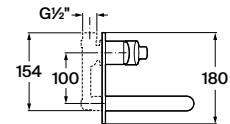

Victoria Concealed Basin Mixer Upper Trim.

RT5A3R25CA1
Chrome

Universal Concealed Basin Mixer Body.

RT5E3502CA1
Chrome

Finishes: