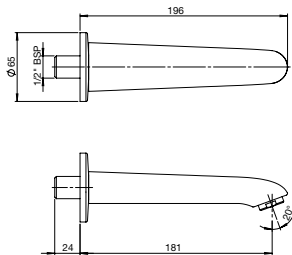

Spout with diverter round flange.

RT5A1603CA1
Chrome

Finishes:

Distinto

Distinto bath spout.

RT5A1403CA1
Chrome

Finishes:

Distinto