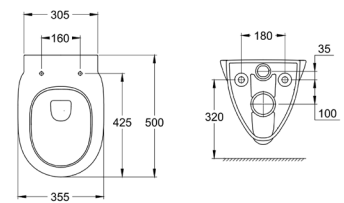

Compact Round Rimless Wall hung WC

RS34699G000 355 x 500 x 345 mm
White

Supralit Soft Close Seat Cover

RA801B2200B

UF Soft Closing Slim Seat Cover

RA801B22003

Finishes:

00