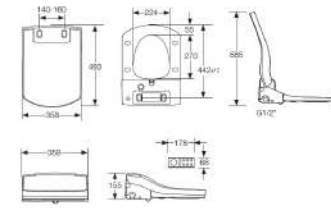

L-series Premium Square Multiclean Seat Cover with Remote Control, Bidet Nozzles, Adjustable Air/Water/Seat Temperature, Fixing Accessories.

RA804007005 358x493x155 mm
White

Finishes:

00