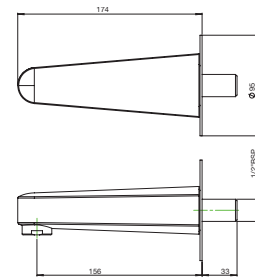

170mm wall spout with flange.

RT9040CA1
Chrome

Finishes: