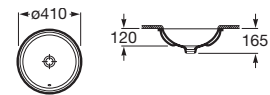

Foro

Foro Under Counter Basin.

RS327884000 410 x 410 x 165 mm
White

Finishes: