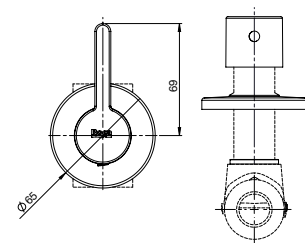

RT5A157ACA1
Chrome

Finishes: