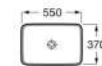

Semi-Insert Fineceramic® Square basin.
Includes waste coupling with ceramic plug.
Faucet not included.

- **RS327534000** 550 x 370 x 160 mm
  White
- **RS327534640** 550 x 370 x 160 mm
  Onyx
- **RS327534660** 550 x 370 x 160 mm
  Coffee

Finishes: