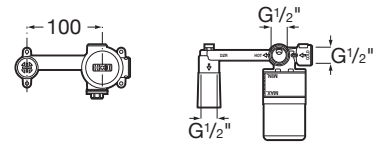

RT5E3501NB0

Matt Black

Finishes:

N