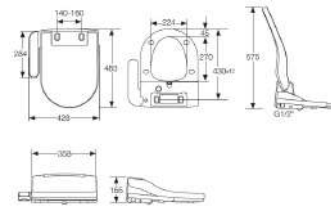

Finishes:

00

L-series Basic Round Multiclean Seat Cover with Side Panel, Bidet Nozzles, Adjustable Water/Seat Temperature, Fixing Accessories.

RA804010005 428x483x155 mm
White

Finishes:

00

L-series Basic Square Multiclean Seat Cover with Side Panel, Bidet Nozzles, Adjustable Water/Seat Temperature, Fixing Accessories.