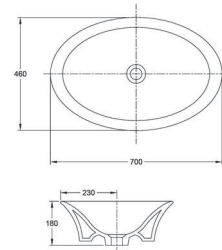

Zun

Over Counter Top Basin.

RS32745D460 700 x 460 x 180 mm
White

Finishes:

00