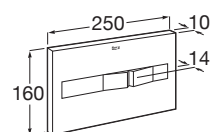

PL2 Dual

Dual flush operating plate for Roca ONE installation systems. Front activation. No tools required for installation.

RE890196000

White finish

RE890196001

Chrome finish

RE890196002

Grey finish

Finishes: