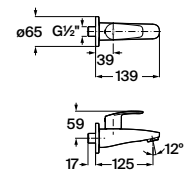

Finishes:

Faucets / Monodin

Monodin N Bib Tap.

RT5A7898CA1
Chrome

Finishes:

C0

Monodin N 2 Way Bib Cock.

RT5A9398CA1
Chrome