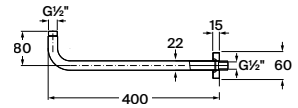

Shower solutions / Arms

Torrente

Torrente 400 Mm Round Shower Arm.

RF525883100

Chrome

Finishes:

C0