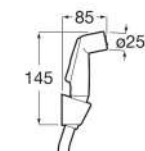

Be Fresh

Health Faucet with hose & hook.

RT5B9130RG0
Rose Gold

Finishes:

RG

Be fresh

Health Faucet With Hose & Hook-Titanium Black.

RT5B9130CN0
Titanium Black