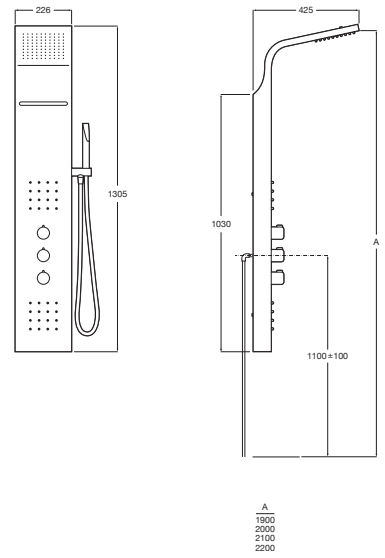

Shower solutions / Shower columns

Evolution

Evolution shower panel.

RP2H0416000

Chrome

Finishes:

C0