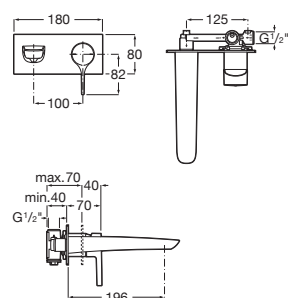

Faucets / Insignia

Built-in single-lever basin mixer. To complete with A525220603 built-in universal body. Pop-up waste and flexible supply hose not included.

RT5A353AC00

Chrome

RT5A353ACN0

Titanium Black

RT5A353ARG0

Rose Gold

To be completed with:

Built-in universal body for the installation of built-in single-lever basin mixers.

RT5252206CN

Titanium Black

RT5252206RG

Rose Gold

Finishes: