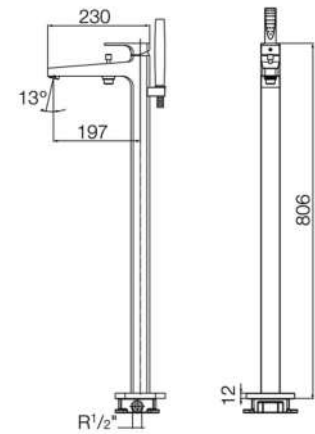

Faucets / Escuadra

Escuadra Free-standing bath-shower mixer with automatic diverter, 1.70 m flexible shower hose and handshower.

RT5A2720C0N
Chrome

Finishes: