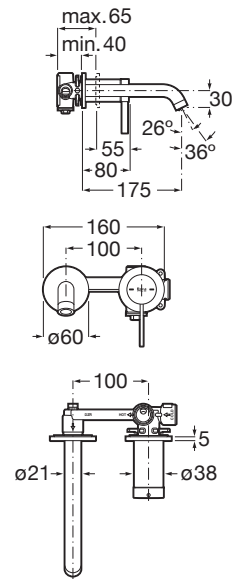

Faucets / Ona

Wall mounted basin mixer upper parts.

RT5A359EC00

Chrome (To be completed with RT5E3501C00)

RT5A359ECN0

Titanium Black (To be completed with RT5E3501CN0)

RT5A359ERGO

Rose Gold (To be completed with RT5E3501RGO)

RT5A359ENB0

Black Matt (To be completed with RT5E3501NB0)

Finishes:

N