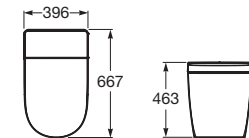

In-Flush Ona

In-Flush Rimless Floor Standing WC with Auto Flushing, Seat Heated, Foot Sensor and Pre-flushing Function, Fixing Accessories, S Trap - 305 mm, White. Needs power supply. (To convert to P trap 100-155 mm Use Spare Code- R90A892016690)

RS803138002 396 x 667 x 463 mm
White

Finishes: