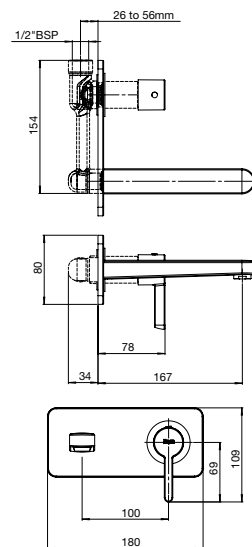

RT5A387ACA1
Chrome

Finishes:

Saona Wall Mounted Pillar Tap Upper Trim.

RT5A657ACA1
Chrome

Concealed Pillar Cock Body.

RT525227403CA1
Chrome

Finishes:

Saona Bib Tap.
RT5A787ACA1
 Chrome