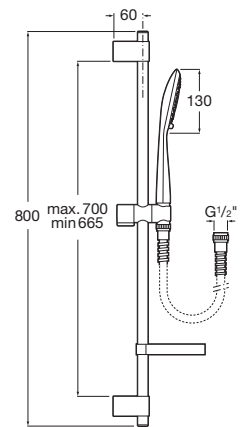

Shower solutions / Shower columns

Sensum

Sensum kit square 130/4f.

RF5B1408C0N

Chrome

Finishes:

C0

Victoria-T