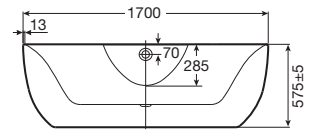

Virginia

Oval free-standing acrylic bathtub with faucet.

RW248218000 1700 x 800 mm
White

Finishes:

ACRYLIC

Virginia

Oval free-standing acrylic bathtub.

RW248217000 1700 x 800 mm
White

Finishes:

ACRYLIC