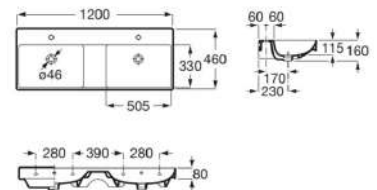

Double Bowl FINECERAMIC Wall Hung Basin with Fixing Accessories.

RS32768BS00 1200 x 460 x 160 mm
White

Finishes:

00