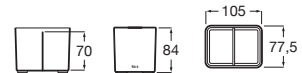

Countertop tumbler.

RA817672C60 105 x 77,5 mm
Matt white finish

RA817672C70 105 x 77,5 mm
Matt green

RA817672C80 105 x 77,5 mm
Matt grey

Finishes: