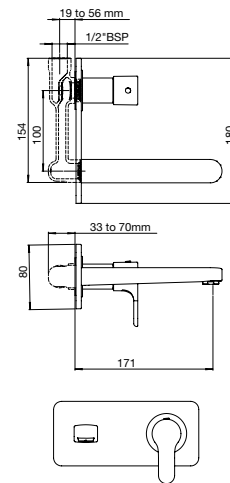

Faucets / L20

L-20 Wall Mounted Pillar Cock Upper Trim.

RT5A6509CA1
Chrome

Concealed Pillar Cock Body.

RT525227403CA1
Chrome

Finishes: