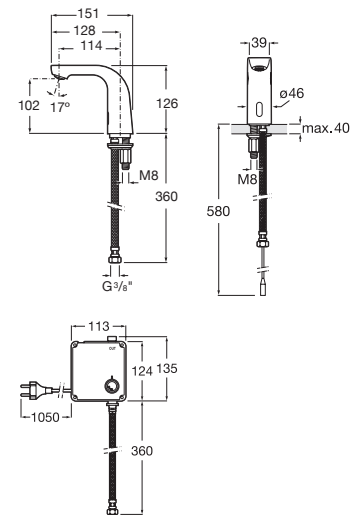

L20-E

Electronic basin faucet (one water) with flow limiter to 5,7 litres/minute. Mains operated at 230V. Includes power supply.

RT5A5709C00
Chrome

Electronic basin faucet (one water) with flow limiter to 5,7 litres/minute. Powered by four 1.5V LR6 (AA) alkaline batteries (not included).

RT5A5609C00
Chrome

Finishes:

C0