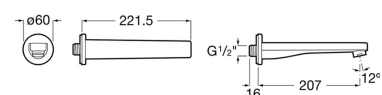

Escuadra

Escuadra Bath Spout Brushed Black.

RT5253089NM

Brushed Black

Finishes:

NM

170mm Wall Spout

170mm wall spout with divertor & flange.