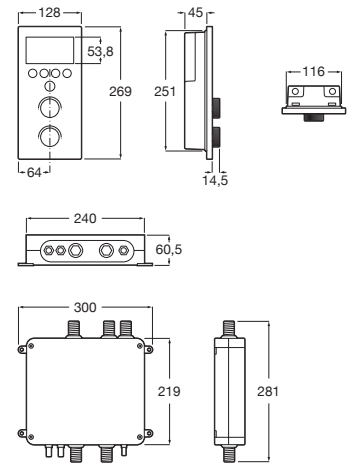

Faucets / Smart Panel

Smart Shower Panel

Electronic thermostatic mixer for bath-shower. 230 V mains supply. Includes power supply, control panel and installation kit.

RT5A104AC00

Black

Finishes:

C0