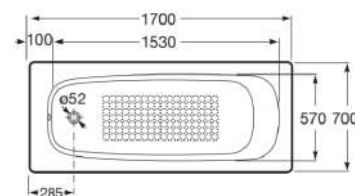

Continental

Rectangular cast iron bath with anti-slip base.

RW212911001 1700 x 700 mm

White

Finishes:

00

CAST
IRON