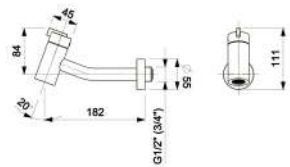

Singles One Bib Faucet.

RT5A4721C0B
Chrome

Finishes: