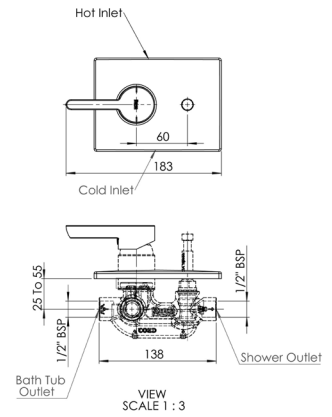

Faucets / Saona

Concealed Bath & Shower Mixer Upper Trim.

RT5A2E7ACA1
Chrome

Concealed Body.

RT5252301CA1
Chrome

Finishes: