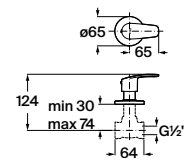

Finishes:

Faucets / Monodin

Monodin N Bib Tap.

RT5A7898CA1
Chrome

Finishes:

C0

Monodin N 2 Way Bib Cock.

RT5A9398CA1
Chrome