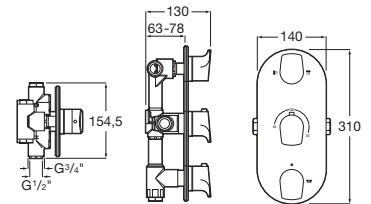

Built-in thermostatic shower 3-way mixer.

RT5A2I90C00
Chrome

Finishes: