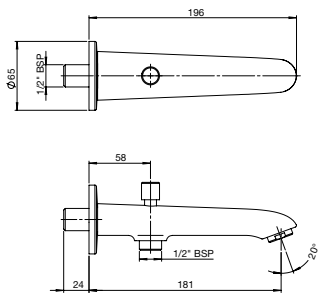

Distinto

Disntinto bath spout woth diverter.

RT5A1503CA1
Chrome

Finishes: