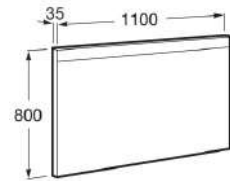

Prisma Basic - Mirror with upper LED lighting.

RA812261000 1100 x 35 x 800 mm