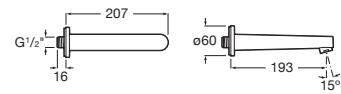

Round

Wall-mounted bath spout.

RT525310800
Chrome

Finishes: