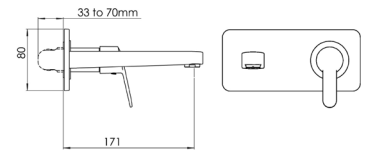

Finishes:

Victoria Wall Mounted Pillar Cock Upper Trim.

RT5A6525CA1
Chrome

Concealed Pillar Cock Body.

RT52527403CA1
Chrome

Finishes:

Nuba

The Nuba collection elegantly blends the serenity of nature with advanced technology, making it a unique choice for consumers.