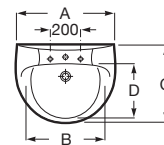

Semi Pedestal with Fixing Accessories.

RS336312460 215 x 295 x 345 mm
White

Long Pedestal-White.

RS337461460 205 x 175 x 700 mm
White

Finishes:

00

A	B	C	D
650	520	510	335
560	450	460	295
520	415	410	255

Bathroom collections / Victoria