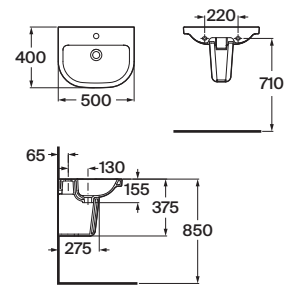

Other basins / Wall-hung basins

Nuba Wall Hung Basin.

RS320435460 500 x 400 x 155 mm
White

Nuba Semi Pedestal.

RS330430460
White

Finishes:

00