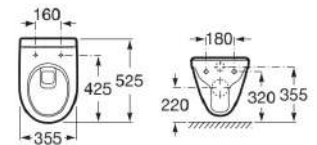

Open rim Wall Hung WC.

RS346303460 355 x 525 x 345 mm
White

Soft-close Seat & Cover PP.

RE80P397001

White

Regular Seat & Cover PP.

RE80P396001

White

Finishes:

00