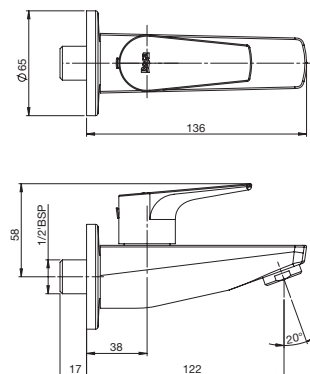

Concealed Pillar Cock Body.

RT525227403CA1
Chrome

Finishes:

Atlas Bib Tap - Chrome.

RT5A7990CA1
Chrome

Finishes:

Faucets / Atlas

Atlas 2 Way Bib Cock - Chrome.