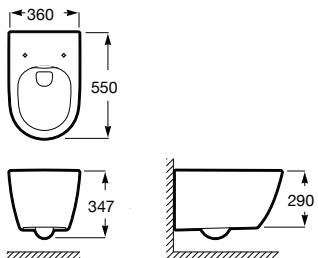

Standard Rimless Wall Hung Water Closet with Fixing Accessories.

RS34668900C 360 x 550 x 350 mm
White

Soft Closing UF Seat Cover for Ona Wall Hung Standard WC.

RA801E12002
White

Finishes:

00