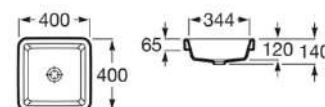

Semi-pedestal.

RS337471460 195 x 300 x 295 mm
White

Finishes:

00

Semi Insert Basin No Taphole.

RS32747Z460 400 x 400 x 140 mm
White

Finishes:

00