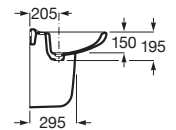

Semi Pedestal with Fixing Accessories.

RS336312460 215 x 295 x 345 mm
White

Long Pedestal-White.

RS337461460 205 x 175 x 700 mm
White

Finishes:

00

A	B	C	D
650	520	510	335
560	450	460	295
520	415	410	255

Bathroom collections / Victoria