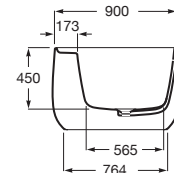

Beyond

Oval Surfex® freestanding bath. Includes click clack waste and siphon with Surfex® cover. With tapholes (faucet not included). Recommended faucet: A5A183AC00 Insignia Deck-mounted bath-shower mixer.

RW248453000 1800 x 900 mm
White

Finishes:

N

SURFEX®

Beyond

Surfex Bath Tub without Tap Hole.

RW248452000 1846x937x600 m
White

Finishes:

SURFEX®