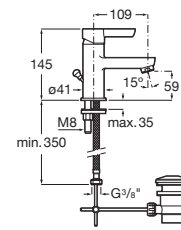

Saona Basin Mixer With Popup Waste.

RT5A307AC0H
Chrome

Finishes: