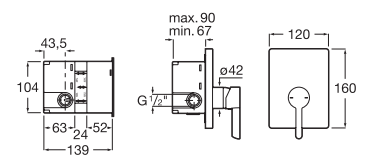

Saona Concealed Shower Mixer.

RT5A2C7AC0K
Chrome

Finishes:

C0