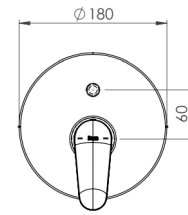

Highflow Bath-shower mixer. Upper Trim.

RT5A074FCA1
Chrome

Roca Hi Flow Concealed Diverter Body.

RT5E3504CA1B
Chrome

Finishes: