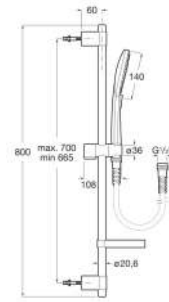

Shower solutions / Shower columns

Plenum

Plenum Kit Plenum Round 150/3f White.

RF5B1411CBN
White

Finishes:

CB