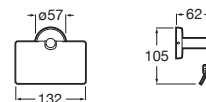

Toilet roll holder with cover (Can be installed with screws or adhesive).

RA816713001
Chrome

Finishes:

00