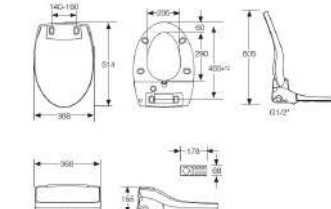

L-series Premium Elongated Multiclean Seat Cover with Remote Control, Bidet Nozzles, Adjustable Air/Water/Seat Temperature, Fixing Accessories.

RA804009005 368x514x155 mm
White

Finishes:

00