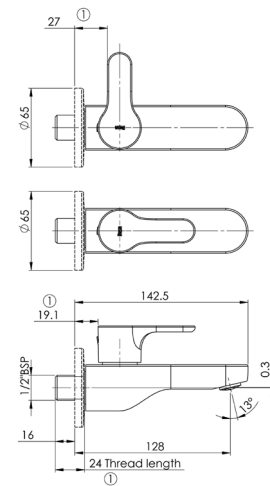

RT5A7809CA1
Chrome

Finishes:

L20 2 Way Bib Cock.

RT5A9309CA1
Chrome

Finishes:

L 20 Csc 1/2".
RT5A1509CA1
 Chrome

Finishes:

L20 Sink Cock.
RT5A7909CA1
 Chrome