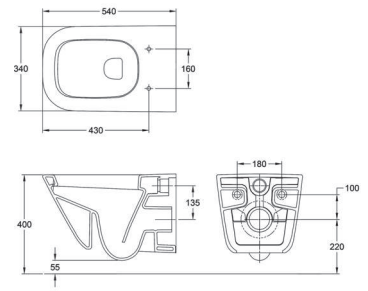

Ceramics Box Rim Wall-hung WC
RS346477460 340 x 540 x 345 mm
White

Square PP Soft Closing Seat Cover.
RE801472464

Square UF Soft Closing Seat Cover.
RA801472003

Finishes:
☐ 00