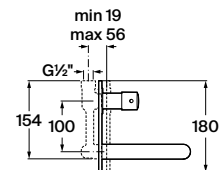

Wall Mounted Pillar Cock-Upper Trim.

RT5A3F4FCA1
Chrome

Concealed Pillar Cock Body.

RT525227403CA1
Chrome

Finishes:

N