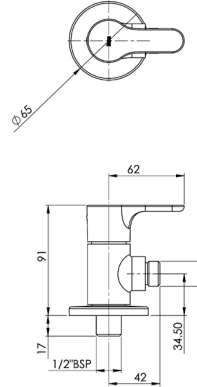

L 20 Angle Valve.
RT5A8009CA1
Chrome

Finishes: