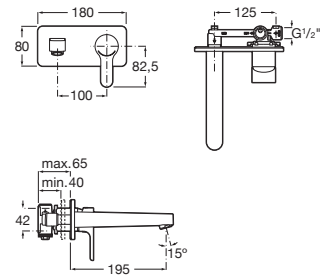

Built-in single-lever basin mixer. Click clack waste and flexible supply hoses not included.

RT5A3L09C00
Chrome

To be completed with:
Universal Concealed Basin Mixer Body.

RT5E3502CA1 
Chrome

Finishes:

 C0