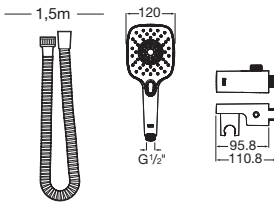

Escuadra

Escuadra Square Shower Hand Set.

RF5B2750GON

Gold

Finishes: