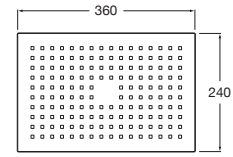

Shower solutions / Showers

Rainsense

ABS shower head for ceiling or wall installation. Support kit / arm not included.

RF5B3050C00 360 x 240 mm
Chrome

Finishes:

ABS

Rainsense

200 x 200 mm
ABS shower head for ceiling or wall installation. Support kit / arm not included.

RF5B2350C00
Chrome

Finishes:

ABS

Torrente

Torrente 175mm Rain Oh Shower & Swr Arm.

RF21000A1
Chrome

Finishes:

Torrente

Torrente 100mm 5 Fn. Oh Shower With Arm.

RF18701A1
Chrome

Finishes:

Torrente 100mm Oh With Arm.

RT18700A1
Chrome

Finishes:

Torrente

Torrente 80mm 3 Fn. Oh Shower With Arm.

RF18601A1
Chrome

Finishes: