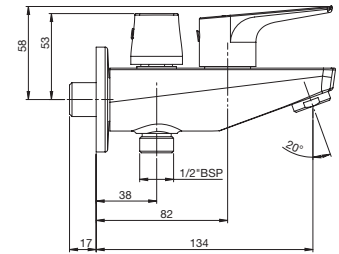

Faucets / Atlas

Atlas 2 Way Bib Cock - Chrome.

RT5A9390CA1
Chrome

Finishes: