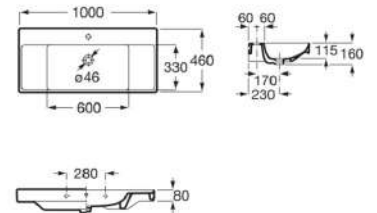

00

FINECERAMIC Wall Hung Basin with Fixing Accessories.

RS32768AS00 1000 x 460 x 160 mm
White

Finishes:

00

FINECERAMIC Wall Hung Basin with Fixing Accessories.

RS327688S00 800 x 460 x 160 mm
White

Finishes: