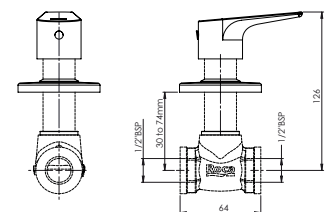

RT5A9390CA1
Chrome

Finishes:

Atlas Angle Valve - Chrome.

RT5A8090CA1
Chrome

Finishes:

Atlas Upper Trim - Chrome.

RT5A1590CA1
Chrome

Finishes: