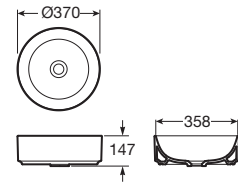

Round Over Counter Top Basin.

RS3275L100C 370 x 370 x 147 mm
White

Finishes:

00