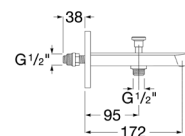

Escuadra

Escuadra Bath Spout Brushed Black.

RT5253089NM

Brushed Black

Finishes:

NM

170mm Wall Spout

170mm wall spout with divertor & flange.