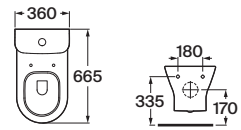

Bathroom collections / Nexo

Bowl for Wall Hung Couple Closet WC with Fixing Accessories, P Trap - 170 mm.

RS342617460 360 x 665 mm
White

Cistern Tank with Dual Flush Mechanism for Wall Hung Couple Closet WC.

RS341617460
White

UF Soft Closing Seat Cover for Nexo Wall Hung Couple Closet WC.

RA80N612001
White

Finishes: