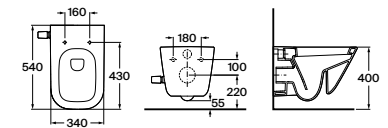

Compact back to wall ceramics Roca Rimless® close-coupled WC with dual outlet.
RS34273700H 365 x 600 x 790 mm
 White

Dual flush 4/2L WC cistern with bottom inlet for compact couple closet. Includes fixing system, feeding mechanism and discharge mechanism.