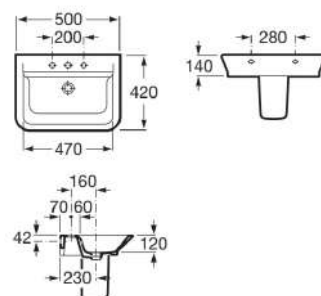

Semi-pedestal.

RS337471460 195 x 300 x 295 mm
White

Finishes:

00

Semi Insert Basin No Taphole.

RS32747Z460 400 x 400 x 140 mm
White

Finishes:

00