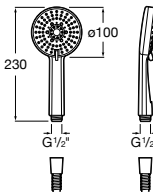

Stella

Stella Hand shower 100/3F.

RF5B1B03NBN

Matte black

Finishes: