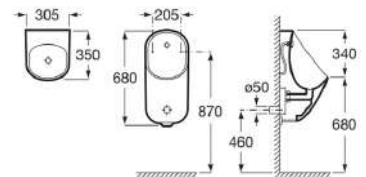

Proton

Power Operated Sensor Rimless Wall Mounted Back Inlet Urinal with Water Spreader and Fixing Accessories, AC 230V.

RS3590J500C 305 x 350 x 680 mm
White

Finishes:

00

N