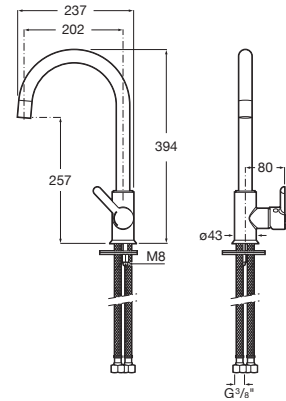

Mencia

Single-lever kitchen sink mixer with swivel spout and flexible supply hoses, Cold start.

RT5A7409CN0

Matte Black

Finishes:

CN