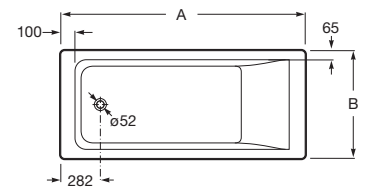

A	B
1700	750
1600	750
1500	750
1400	700