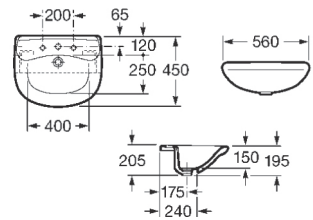

Semi-recessed basin with taphole.

RS327467460 560 x 450 x 195 mm
White

Finishes:

00