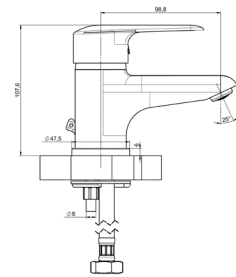

Basin Mixer Without Pop Up.

RT5A3197CA1
Chrome

Finishes: