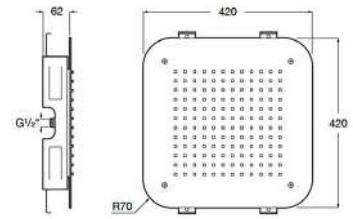

C0

Shower solutions / Showers

Puzzle

Puzzle Ceiling Head Shower.

RF5B9378C00

Chrome

Finishes:

C0