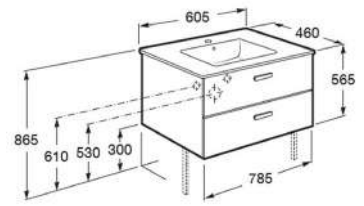

806

Victoria Basic

Base Unit with two drawers and basin.

RA855852806 805 x 460 x 565 mm
White

Finishes:

806

Wall-hung ceramics basin with one pierced taphole. Faucet not included.

RS325394460 520 x 410 x 195 mm
White