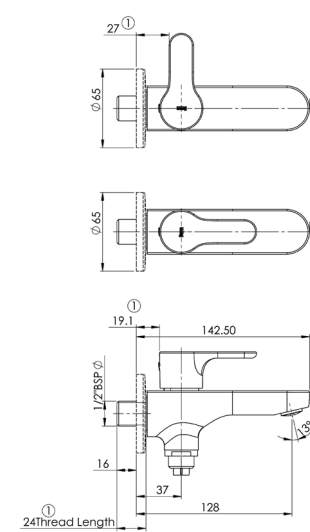

RT5A7809CA1
Chrome

Finishes:

L20 2 Way Bib Cock.

RT5A9309CA1
Chrome

Finishes:

L 20 Csc 1/2".
RT5A1509CA1
 Chrome

Finishes:

L20 Sink Cock.
RT5A7909CA1
 Chrome