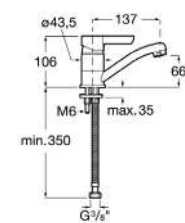

Saona Gooseneck Kitchen Mixer.

RT5A897AC0H
Chrome

Finishes:

C0