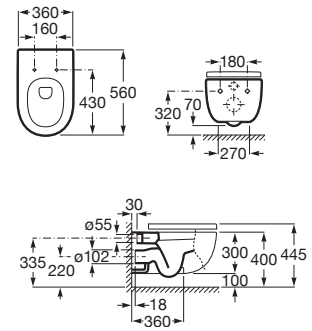

Wall Hung Water Closet with Fixing
Accessories, Size: 360x560x330 mm.

RS346247460 360 x 560 x 330 mm
White

UF Soft Closing Seat Cover.

RA801D12004
White

PP Soft Closing Seat Cover.

RE8012A2464
White

Finishes:

00