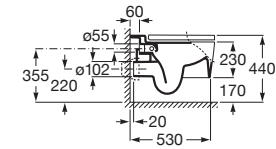

Ceramics wall-hung Roca Rimless® WC
P-trap. Includes fixing kit. A compatible
Roca installation system is required for the
installation of wall-hung WCs.

RS346537000 370 x 560 x 390 mm
White

RS346537640 370 x 560 x 390 mm
Onyx

RS346537650 370 x 560 x 390 mm
Beige

RS346537660 370 x 560 x 390 mm
Coffee