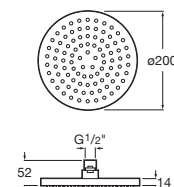

Torrente

Torrente 250mm Square Shower & Ceiling Arm.

RF5B9557C0N
Chrome

Finishes:

Torrente

Torrente 200mm Square Shower & Wall Arm.

RF5B9756C0N
Chrome

Finishes:

Torrente

Torrente 200mm Square Shower & Ceiling Arm.

RF5B9556C0N
Chrome

Finishes:

Rainsense

ø 200 mm
Metallic shower head for ceiling or wall installation. Support kit / arm not included.

RF5B2950C00
Chrome

Finishes:

METAL

Rainsense

ø 200 mm
ABS shower head for ceiling or wall installation. Support kit / arm not included.

RF5B2150C00
Chrome

Finishes:

ABS