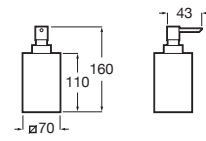

Over countertop gel dispenser.

RA816861012
Black

RA816861009
White

RA816861013
Blue

Finishes: