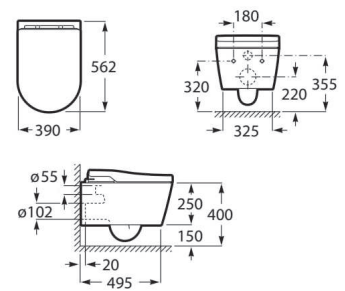

RS803060001 390 x 562 x 476 mm
White

Finishes:

00

In-Wash® Meridian

One Piece Smart Water Closet with Auto-Opening, Handsfree Flushing, Bidet Nozzles, Fixing Accessories, S trap - 305 mm. Needs power supply.