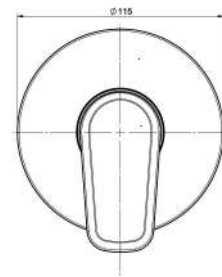

Nuba Concealed Shower Mixer.

RT5A2297CA1
Chrome

Finishes: