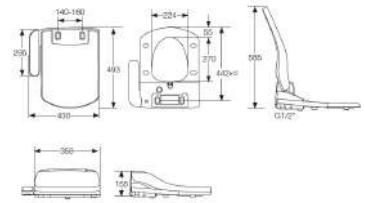

L-series Basic Square Multiclean Seat Cover with Side Panel, Bidet Nozzles, Adjustable Water/Seat Temperature, Fixing Accessories.

RA804011005 430x493x155 mm
White

Finishes:

00