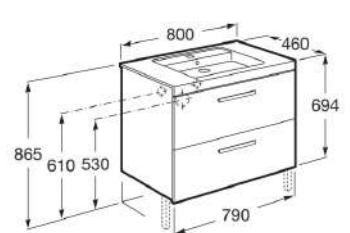

RA855952322 800 x 460 x 694 mm
Ash / White

Finishes:

Furniture collections and mirrors / Prisma

Mirror with upper and lower LED lighting and demister device, activated by motion sensors.

RA812267000 1100 x 35 x 800 mm