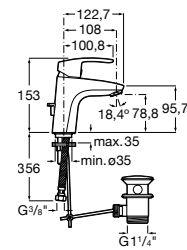

C0

Monodin N Basin Mixer Cold Start With Pop
Up.

RT5A3098CON
Chrome

Finishes:

C0

Monodin High Neck Basin Mixer.

RT5A3498CA1
Chrome

Finishes: