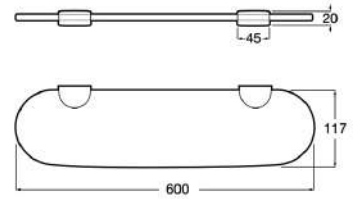

Shelf.

RA816372001
Chrome

Finishes: