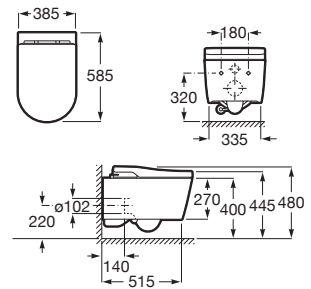

Smart Toilets / Smart Toilets

In-Wash® In-Tank Inspira

Rimless Wall Hung Water Closet with Bidet Nozzles, Adjustable Water and Air Temperature, Fixing Accessories. Needs power supply.

RS803094001 385 x 585 x 480 mm
White

Finishes:

00

N