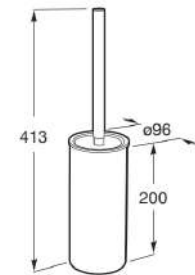

Floorstanding toilet brush holder.

RA817038001
Chrome

RA817038CNO
Titanium Black

RA817038RGO
Rose Gold

RA817038NMO
Brushed Black

Finishes: