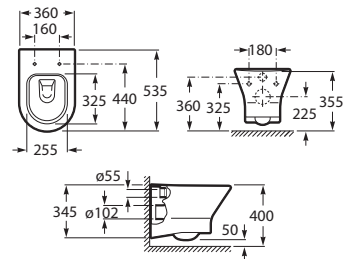

Soft Closing Seat Cover (PP).

RE80N612461
White

Finishes:

00

Ceramics Round Box Rim Wall hung Water Closet.

RS346640460 360 x 535 x 350 mm
White

Soft-close Seat & Cover UF.

RA801C4200U
White

Soft Closing Seat Cover (PP).

RE80N612461
White

Finishes:

00