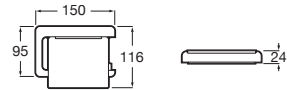

Toilet roll holder with cover.

RA817033001
Chrome

RA817033CN0
Titanium Black

RA817033RG0
Rose Gold

RA817033NM0
Brushed Black

Finishes: