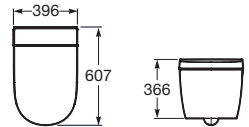

In-Wash® Ona

Rimless Wall Hung WC with Bidet Nozzles, Adjustable Seat/Air/Water Temperature, Fixing Accessories. Needs power supply. (Compatible with Duplo One Smart Concealed tank - RA8900780CE)

RS80313F002 396 x 607 x 461 mm
White

Finishes: