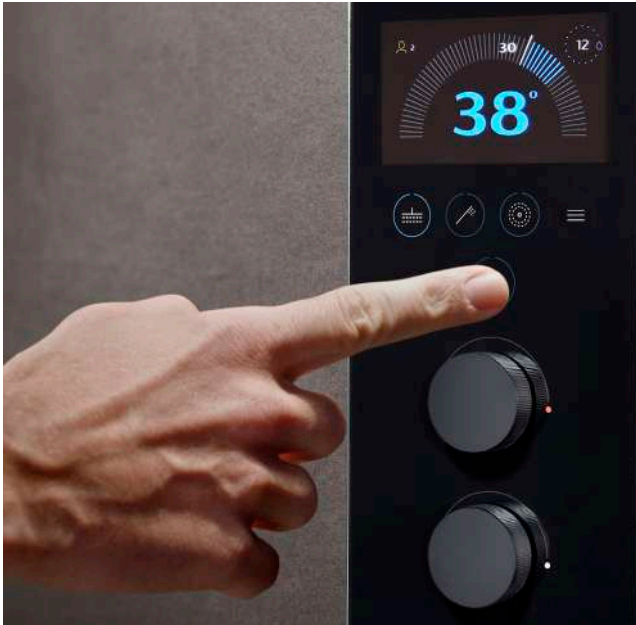

Technologies

Digital faucets and fittings

Mobile app. Option of programming the shower or filling the bath remotely and establishing different user profiles for a customised experience.

Intuitive use. Simple interface makes it easy to use and understand.

Childproof. Control system that prevents children from adjusting the temperature and flow.

Efficient. Pause mode to keep the temperature stable while lathering up so as not to waste water and energy.

Disinfection. Cleaning programme using water at the maximum temperature to eliminate germs and bacteria without chemical products.

Thermostatic faucets and fittings

Quick Reaction® technology. Desired temperature in just a few seconds, keeping it constant and saving water and energy.

Precision. Ergonomic control that allows the user to select the temperature quickly and precisely with a simple movement.

Security 38°. Temperature-limiting system that prevents it from exceeding 38° by default.

Safe Touch. Prevents overheating of the faucet body, avoiding burns when touching the metal parts.

Anti-scalding. If the cold-water supply is shut off, the flow of hot water will automatically stop.

Efficiency. Desired temperature is delivered almost instantly to avoid wasting water and energy.

Eco Stop button. Standard flow limiting system in the shower.