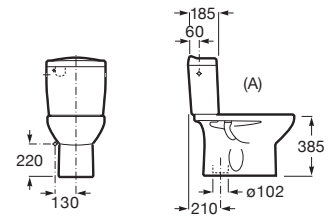

Bathroom collections / Victoria

Ceramics close-coupled WC with horizontal outlet. Includes fixing system. P Trap -180 mm

RS342395460 370 x 665 x 780 mm
White

Dual flush 6/3L WC cistern with bottom inlet. Includes fixing system, feeding mechanism and discharge mechanism.

RS34139X460 385 x 180 x 430 mm
White

Floor Mounted Couple Closet WC with Fixing Accessories, S Trap - 220 mm.

RS3424B3460 370 x 665 x 780 mm
White

Soft-close Seat & Cover PP.

RE80P397001

Regular Seat & Cover PP.

RE80P396001

Finishes:

00