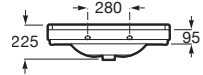

Wall-hung ceramics basin with one pierced taphole. Faucet not included.

RS3270A0000 800 x 500 x 225 mm
White

Optional:

Ceramics full pedestal for basin. Fixing system not included.

RS3370A0000 295 x 280 x 690 mm
White

Finishes:

00