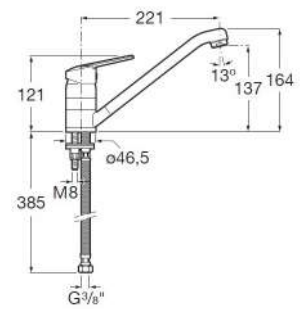

Victoria

Single-lever kitchen sink mixer with swivel spout, and flexible supply hoses.

RT5A8925C00
Chrome

Finishes:

C0