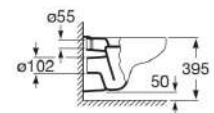

Open rim Wall Hung WC.

RS346303460 355 x 525 x 345 mm
White

Soft-close Seat & Cover PP.

RE80P397001

White

Regular Seat & Cover PP.

RE80P396001

White

Finishes:

00