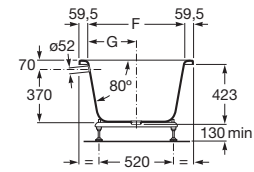

A	B	C	D	E	F	G
1800	800	1198	522	1663	681	328
1700	750	1096	472	1563	631	303

Duo Plus

Rectangular steel bath with anti-slip base (3.5 mm width steel sheet).

RW221670000 1800 x 800 mm
White

Finishes:

00