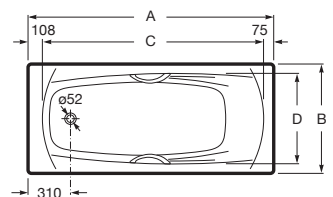

A	B	C	D	E
1800	800	1617	666	1290
1700	750	1517	626	1188