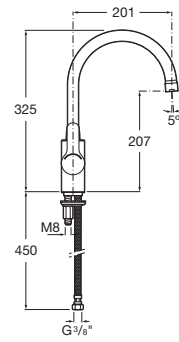

L20

Single-lever kitchen sink mixer with swivel spout, and flexible supply hoses. Cold start.

RT5A8409C00
Chrome

Finishes: