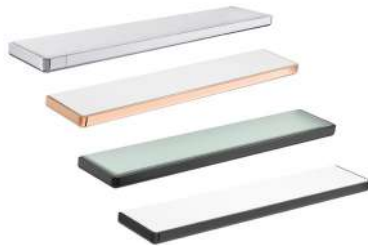

Finishes:

Accessories collections / Tempo

Shelf.

RA817027001 Chrome	600 mm
RA817027CN0 ^(N) Titanium Black	600 mm
RA817027RG0 Rose Gold	600 mm
RA817027NM0 Brushed Black	600 mm
RA817040001 Chrome	300 mm
RA817040CN0 ^(N) Titanium Black	300 mm
RA817040RG0 Rose Gold	300 mm
RA817040NM0 Brushed Black	300 mm