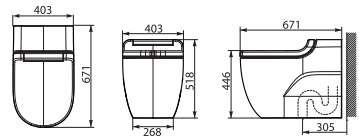

In-Wash® Meridian

One Piece Smart Water Closet with Auto-Opening, Handsfree Flushing, Bidet Nozzles, Fixing Accessories, S trap - 305 mm. Needs power supply.

RS811351300 403 x 671 x 518 mm
White

Finishes:

00