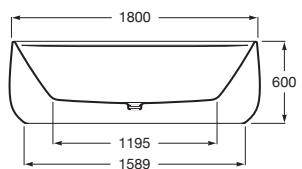

Beyond

Oval Surfex® freestanding bath. Includes click clack waste and siphon with Surfex® cover. With tapholes (faucet not included). Recommended faucet: A5A183AC00 Insignia Deck-mounted bath-shower mixer.

RW248453000 1800 x 900 mm
White

Finishes:

N

SURFEX®

Beyond

Surfex Bath Tub without Tap Hole.

RW248452000 1846x937x600 m
White

Finishes:

SURFEX®