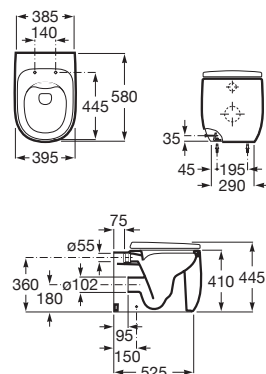

Back to wall single floorstanding Roca
Rimless® WC with dual outlet. Includes fixing
kit.

RS3470B7000 395 x 580 x 410 mm
White

Soft-closing Supralit® seat and cover for toilet.
Quick removal.

RA801B8200B
White

Finishes: