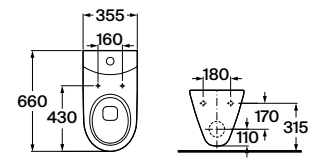

Couple closet Bowl with horizontal outlet, P trap.

RS346307460 355 x 645 x 365 mm
White

Ceramic Cistern with Dual Flush mechanism For WH Coupled Closet.

RS341307000
White

Soft-close Seat & Cover PP.

RE80P397001

Regular Seat & Cover PP.

RE80P396001

Finishes:

00