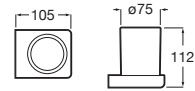

Wall-mounted glass tumbler.

RA817021001
Chrome

RA817021CNO
Titanium Black

RA817021RGO
Rose Gold

RA817021NMO
Brushed Black

Finishes: