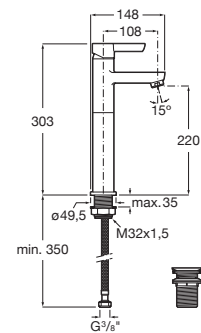

Saona Basin Mixer High Neck Smooth Body.

RT5A377AC0H
Chrome

Finishes: