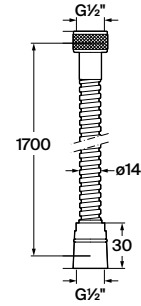

RF5B4161NM0
Brushed Black

Finishes:

Escuadra Shower Bracket-gold.

RF5B4161G00
Gold

Finishes:

1.7 Meter Chromes Flexible Shower Hose.

RF5B2716C00
Chrome

Finishes: