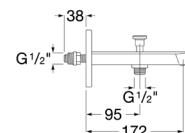

Escuadra

Spout with diverter- Gold.

RT5A087CGOK

Gold

Finishes:

GO

Insignia

Spout With Diverter Rose Gold.