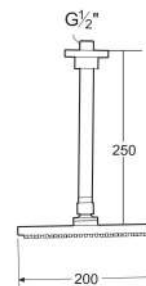

Torrente

Torrente 200mm Square Shower & Ceiling Arm.

RF5B9556C0N
Chrome

Finishes: