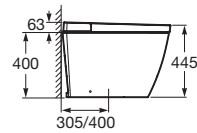

RS803136002 396 x 667 x 463 mm
White

Finishes:

In-Wash® Ona

Rimless Wall Hung WC with Bidet Nozzles, Adjustable Seat/Air/Water Temperature, Fixing Accessories. Needs power supply. (Compatible with Duplo One Smart Concealed tank - RA8900780CE)