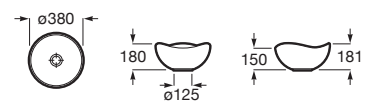

Ohtake

Over countertop Fineceramic® basin without taphole. Faucet not included.

RS327A15650	380 x 380 x 180 mm
Beige	
RS327A15640	380 x 380 x 180 mm
Onyx	
RS327A15660	380 x 380 x 180 mm
Coffee	

Finishes: