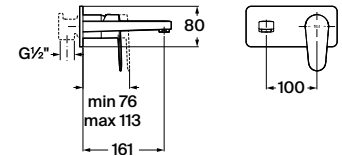

Faucets / Victoria Plus

Wall Mounted Basin Mixer Upper Trim.

RT5A354FCA1
Chrome

Universal Concealed Basin Mixer Body.

RT5E3502CA1
Chrome

Finishes:

N