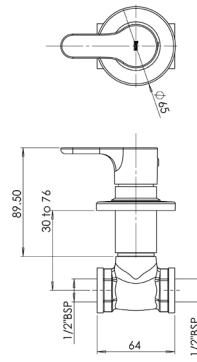

RT5A7809CA1
Chrome

Finishes:

L20 2 Way Bib Cock.

RT5A9309CA1
Chrome

Finishes:

L 20 Csc 1/2".
RT5A1509CA1
 Chrome

Finishes:

L20 Sink Cock.
RT5A7909CA1
 Chrome