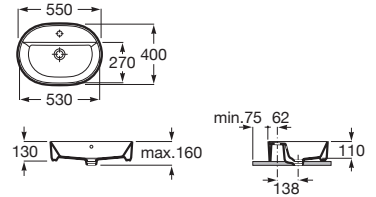

Oval Over Counter Top Basin with Tap Hole.

RS3270Y0000 550 x 400 x 130 mm
White

Finishes:

00