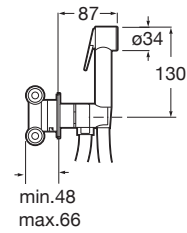

Faucets / Health faucets

Be Fresh

Shower kit progressive mixer (1 way) with handshower, integrated bracket - water inlet and metal flexible hose.

RF5B9361C00
Chrome

Finishes:

C0