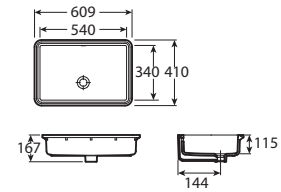

Sofia

Under-countertop basin.

RS32772500C 609 x 410 x 167 mm
White

Finishes: