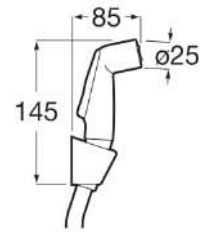

Health Faucet With Hose & Hook-White.

RF9061A1
Chrome

Finishes: