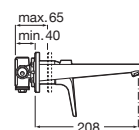

Atlas wall mounted basin mixer upper trim.

RT5A3590C00
Chrome

To be completed with:

Universal built-in body for the installation of built-in basin mixers.

RT5E3502CA1
Chrome

Finishes: