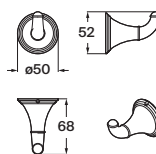

Accessories collections / Lure

Lure robe hook.

RA816070121
Chrome

Finishes:

00