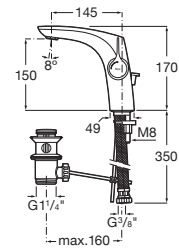

Single-lever basin mixer with flexible supply hoses and pop-up waste. Cold start.

RT5A333AC00
Chrome

Finishes: