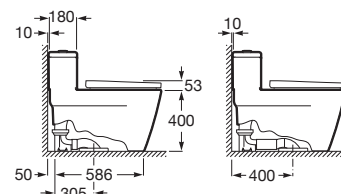

Inspira

Rimless One piece ceramics WC S-trap 305mm.

RS349486000 420 x 740 x 650 mm
White

Soft Closing SUPRALIT Seat Cover.

RA801A9200B
White

Finishes: