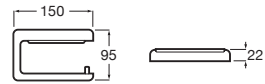

Toilet roll holder without cover.

RA817034001
Chrome

RA817034CN0
Titanium Black

RA817034RG0
Rose Gold

RA817034NM0
Brushed Black

Finishes: