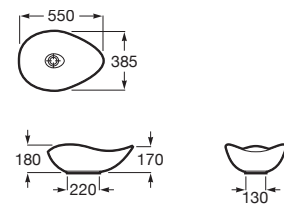

Other basins / Over countertop basins

Ohtake

Over countertop Fineceramic® basin without taphole. Faucet not included.

RS327A13000	550 x 385 x 180 mm
White	
RS327A13640	550 x 385 x 180 mm
Onyx	
RS327A13650	550 x 385 x 180 mm
Beige	
RS327A13660	550 x 385 x 180 mm
Coffee	

Finishes: