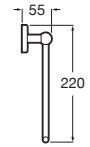

Toilet roll holder with cover (Can be installed with screws or adhesive).

RA816662001
Chrome

Finishes:

01

Towel ring (Can be installed with screws or adhesive).

RA816659001
Chrome

Finishes:

01