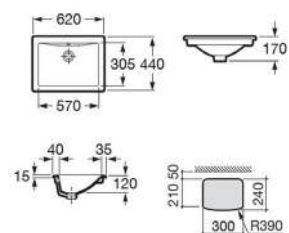

Other basins / In countertop basins

Diverta

Diverta In Counter Top Basin.

RS327115000 620 x 440 x 220 mm
White

Finishes:

00