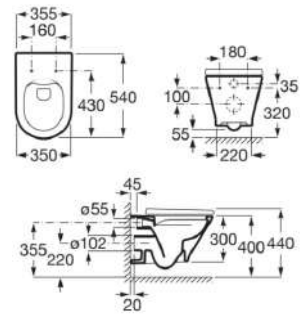

00

Rimless Back To Wall WC with Dual Outlet Options, Fixing Accessories, P Trap - 180 mm or S Trap 95-125 mm.

RS3470N246R 355 x 540 x 440 mm
White

Round PP Soft Closing Seat Cover for Nexo Wall Hung WC.

RE80N612461
White