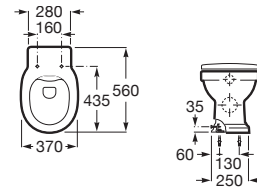

Single floorstanding Back To Wall Roca Rimless® WC with dual outlet option. Includes fixing kit.

RS3440A9000 370 x 560 x 400 mm
White

Soft-closing Supralit® seat and cover for toilet.

RA801B5200B
White

Finishes:

00