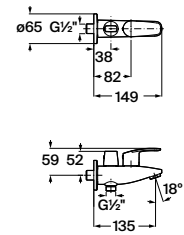

Monodin N 2 Way Bib Cock.

RT5A9398CA1
Chrome

Finishes:

C0