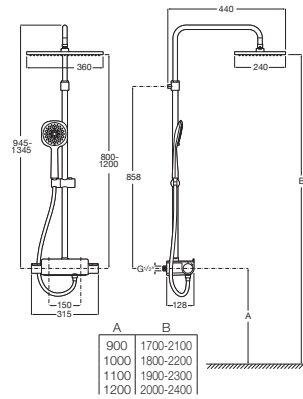

Deck-T Square

Thermostatic shower column with shelf, adjustable in height - 800 mm to 1200 mm - and adjustable shower arm, with 360 x 240 mm shower-head, ø 130 mm hand-shower (4 functions) on sliding support, 1.75 m satin PVC hose and articulated handshower bracket.

RP5A9C88C00
Chrome

Finishes:

C0