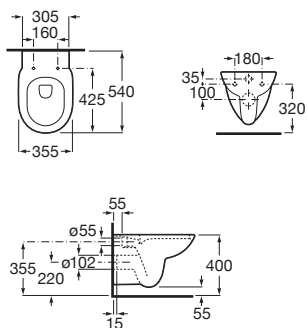

Round Rimless Wall Hung WC with Fixing Accessories.

RS346998460 355 x 540 x 345 mm
White

Supralit Soft Closing Seat Cover.

RA801B2200B

White

UF Soft Closing Seat Cover.

RA801B22003

White