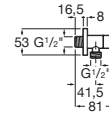

Angle Valve 1/2 - 1/2.

RF5251707NB
Matte black

Finishes: