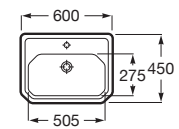

In countertop ceramics basin with one pierced taphole. Faucet not included.

RS3270A5000 600 x 450 x 200 mm
White

Finishes:

00