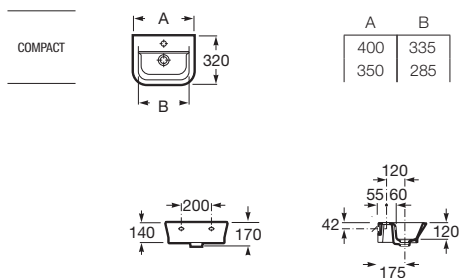

The Gap Original

Compact wall-hung ceramics basin. Faucet not included.

RS327478000 400 x 320 x 170 mm
White

Semi-pedestal.

RS337472000 400 x 320 x 170 mm
White

Finishes:

00