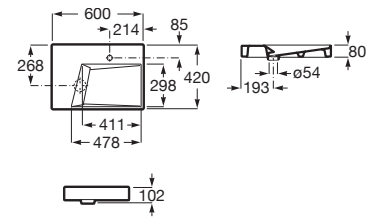

Horizon

Semi Insert Basin with Tap Hole and Waste Coupling.

RS32727600B 600 x 420 x 80 mm
White

RS32727610B 600 x 420 x 80 mm
Onyx

RS32727686B 600 x 420 x 80 mm
Coffee

Finishes: