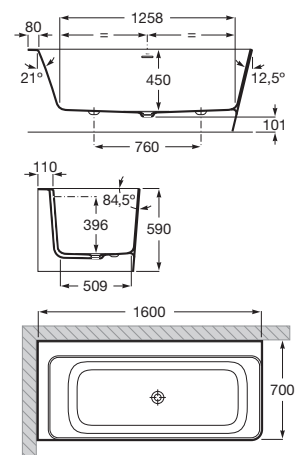

Ona

Corner Stonex® bath. Double-ended bath with left-hand corner installation.

RW248629000 1600 x 700 mm
White

Finishes:

00

STONEX®