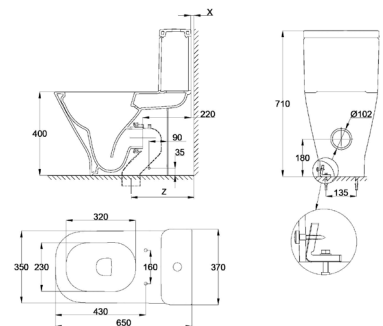

Finishes:

00

Rimless One Piece WC with UF Soft Closing Slim Seat Cover, Fixing Accessories, S Trap-305 mm (with Trap Converter Pipe).

RS34947F460 370 x 650 x 710 mm
White

Finishes:

00

Ceramics wall-hung Roca Rimless® WC and hidden fixations. A compatible Roca installation system is required for the installation of wall-hung WCs.