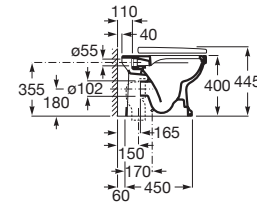

Single floorstanding Back To Wall Roca Rimless® WC with dual outlet option. Includes fixing kit.

RS3440A9000 370 x 560 x 400 mm
White

Soft-closing Supralit® seat and cover for toilet.

RA801B5200B
White

Finishes:

00