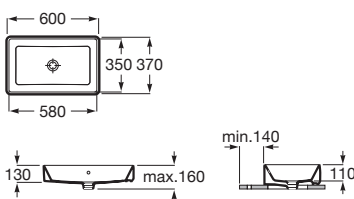

Over countertop ceramics basin. Faucet not included.

RS3270Y2000 600 x 370 x 130 mm
White

Finishes:

00