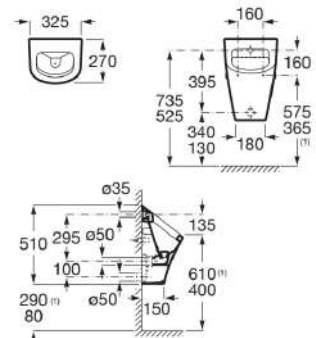

The Gap

Wall Mounted Back Inlet Urinal with Fixing Accessories.

RS35364P460 325 x 270 x 510 mm
White

Finishes:

(1) Recommended disabled dimensions

Site

Power Operated Integrated Sensor Floor Mounted Back Inlet Urinal with Fixing Accessories.

RS35960E000 358 x 375 x 1060 mm
White

Finishes: