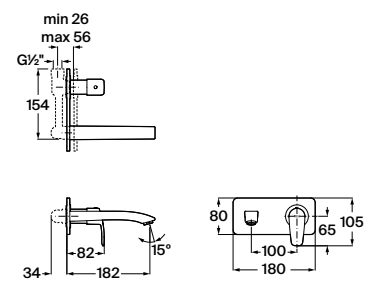

Monodin N Upper Trim.

RT5A1598CA1
Chrome

Finishes: