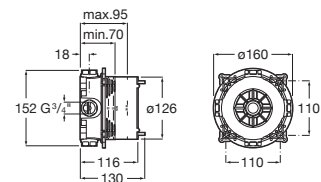

RocaBox Universal

Universal RocaBox.

RT525869403