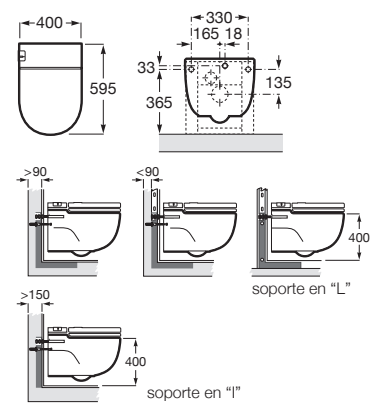

In-Tank® Meridian

Wall-hung toilet with integrated tank within the unit. Includes "I" type support, seat and cover. Needs power supply.

RS893302000 400 x 595 x 400 mm
White

Finishes:

00