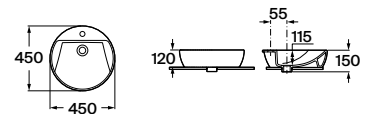

Fusion O

Fusion O Over Counter Top Basin with Tap Hole.

RS32722M460 450 x 450 x 120 mm
White

Finishes: