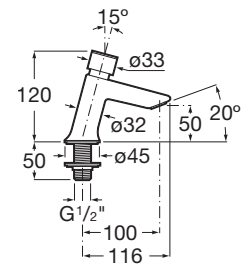

Instant

Deck-mounted self-closing basin faucet with push button, flow limiter to 6 litres/minute and automatic shut-off in 15 seconds.

RT5A4277C00

Finishes:

C0