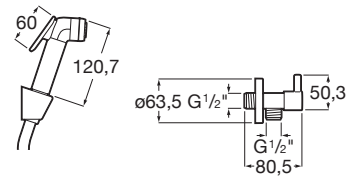

Finishes:

CN

Be fresh

Health faucet with angle valve and bracket and Hose.

RF5B9M30C00
Chrome

Finishes:

Be fresh

Health faucet with hose and bracket.