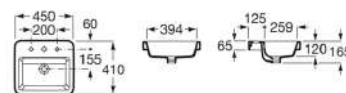

Semi Insert Basin No Taphole.

RS3270YH000 600 x 370 x 160 mm
White

Finishes:

00

Semi Insert Basin With Taphole.

RS32747Y460 450 x 410 x 165 mm
White

Finishes:

00