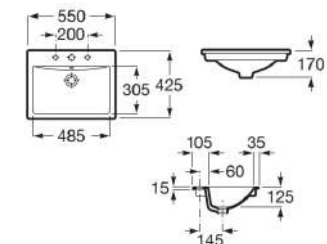

Diverta

Diverta Ct Basin With Tap Hole.

RS327116460 550 x 425 x 170 mm
White

Finishes:

00