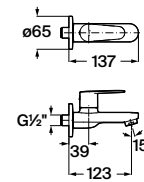

Bib cock.

RT5A784FCA1
Chrome

Finishes: