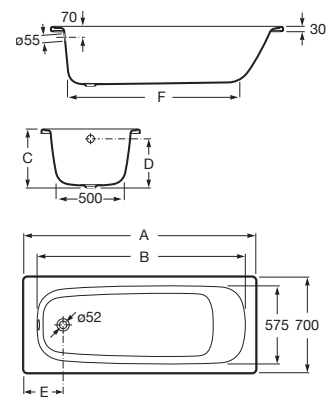

Baths and spas / Steel

Contesa

Rectangular steel bath.

RW235860000 1700 x 700 mm
White

RW235960000 1600 x 700 mm
White

RW236060000 1500 x 700 mm
White

Finishes:

00

STEEL

2.1 mm

A	B	C	D	E
1700	1525	400	300	310
1600	1425	400	300	310
1500	1325	400	300	310