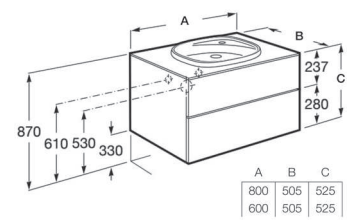

RA851356402 600 x 505 x 525 mm
Oak

Finishes:

806 402

Column unit with height adjustable shelves.

RA857237806 400 x 309 x 1400 mm
White

RA857237402 400 x 309 x 1400 mm
Oak

Finishes:

806 402