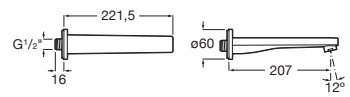

Square

Wall-mounted bath spout.

RT525308900

Chrome

Finishes: