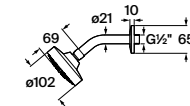

RF21000A1
Chrome

Finishes:

Torrente

Torrente 100mm 5 Fn. Oh Shower With Arm.

RF18701A1
Chrome

Finishes:

Torrente 100mm Oh With Arm.

RT18700A1
Chrome