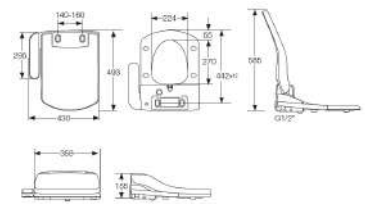

L-series Basic Soft Multiclean Seat Cover with Side Panel, Bidet Nozzles, Adjustable Water/Seat Temperature, Fixing Accessories.

RA804012005 430x482x155 mm
White

Finishes:

00