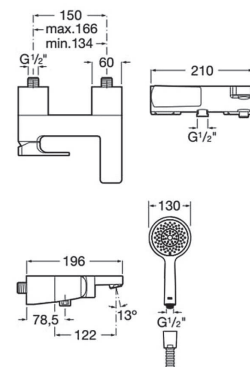

Escuadra Wall Mixer With Hand Shower.

RT5A0120GON

Gold

Finishes: