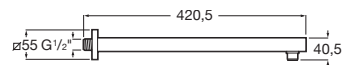

Wall arm

Square straight wall arm for shower head.

RF5B0950C00 400 mm
Chrome

Finishes:

C0