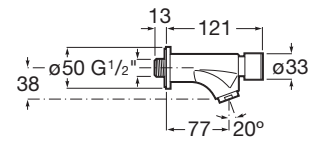

Instant

Wall-mounted self-closing basin faucet with push button.

RT5A7877C00

Finishes:

C0