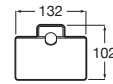

Accessories collections / Victoria

Toilet roll holder with cover (Can be installed with screws or adhesive).

RA816662001
Chrome

Finishes:

01