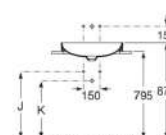

Trap	K	J
Totem	530	610
Minimal		
Bottle	570	640