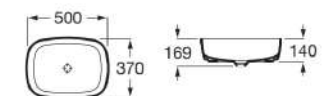

Over countertop Fineceramic® Soft basin.
Includes waste coupling with ceramic plug.
Faucet not included.

RS327500640 500 x 370 x 140 mm
Onyx

RS327500660 500 x 370 x 140 mm
Coffee

Finishes:

64 66