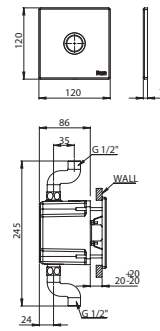

Sentronic

Sentronic r panel A5A8202A0N chrome.

RT5A8202A0N