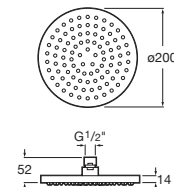

Torrente

Torrente 250mm Square Shower & Ceiling Arm.

RF5B9557C0N
Chrome

Finishes:

Torrente

Torrente 200mm Square Shower & Wall Arm.

RF5B9756C0N
Chrome

Finishes:

Torrente

Torrente 200mm Square Shower & Ceiling Arm.

RF5B9556C0N
Chrome

Finishes:

Rainsense

ø 200 mm
Metallic shower head for ceiling or wall installation. Support kit / arm not included.

RF5B2950C00
Chrome

Finishes:

METAL

Rainsense

ø 200 mm
ABS shower head for ceiling or wall installation. Support kit / arm not included.

RF5B2150C00
Chrome

Finishes:

ABS