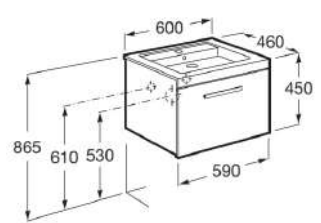

Unik - Base unit with one drawer and basin.
Space saving siphon included. Faucet not included.

RA855944806 600 x 460 x 450 mm
White

RA855944321 600 x 460 x 450 mm
Ash

RA855944322 600 x 460 x 450 mm
Ash / White

Finishes: