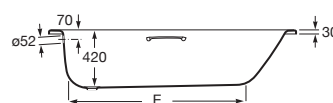

A	B	C	D	E
1800	800	1617	666	1290
1700	750	1517	626	1188