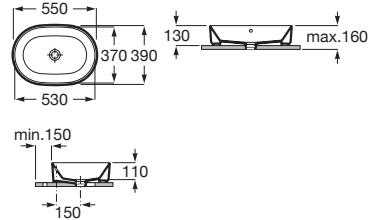

Over countertop ceramics basin. Faucet not included.

RS3270Y1000 550 x 390 x 130 mm
White

Finishes:

00