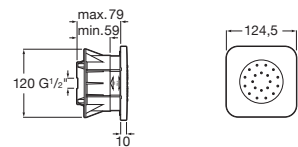

Puzzle

Concealed swivel jet with 1 function for shower spaces.

RF5B3778C00

Chrome

Finishes:

C0