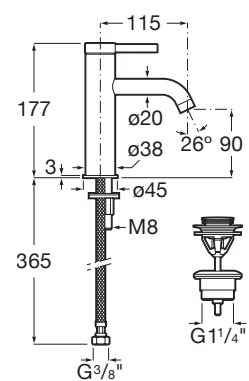

Titanium Black

RT5A3A9ERGO

Rose Gold

RT5A3A9ENB0

Matte black

Finishes:

Basin mixer high neck smooth body with click clack waste.

RT5A349EC00