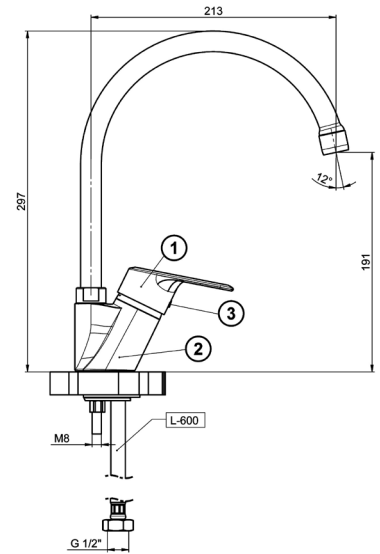

Deck Mounted Sink Mixer W Pipe Spout.

RT5A8497CA1
Chrome

Finishes: