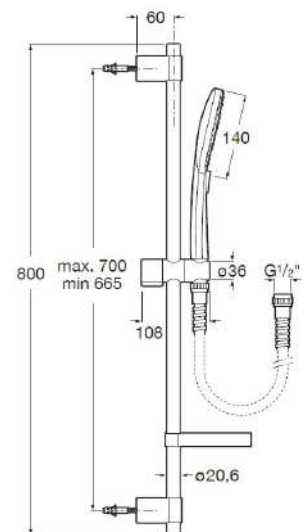

Plenum

Plenum Kit Plenum Square 150/3f White.

RF5B1410CBN
White

Finishes:

CB