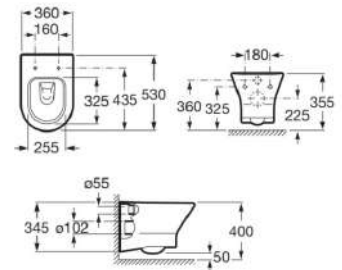

Ceramics wall-hung Rimless WC P-trap. Includes fixing kit. A compatible Roca installation system is required for the installation of wall-hung WCs.

RS34664L000 360 x 530 x 350 mm
White

UF Slim soft-closing seat and cover for toilet.

RA801C4200U
White