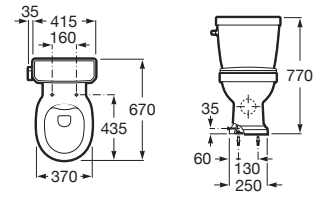

Bathroom collections / Carmen

Ceramics Couple Closet Roca Rimless® WC with dual outlet. Includes evacuation elbow and fixing system.

RS3420A7000 415 x 670 x 770 mm
White

Dual flush 4.5/3L WC cistern with bottom inlet. Includes fixing system, feeding mechanism and discharge mechanism.

RS3410A1000 415 x 155 x 370 mm
White

Soft-closing Supralit® seat and cover for toilet.

RA801B5200B
White

Finishes:

00