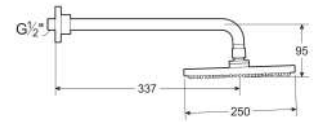

Shower solutions / Showers

Torrente

Torrente 250mm Round Shower & Wall Arm.

RF5B9759CON

Chrome

Finishes:

C0