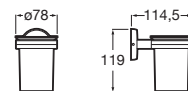

Wall-mounted tumbler holder and glass (Can be installed with screws or adhesive).

RA816705001
Chrome

Finishes:

00