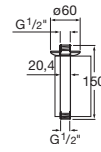

Head

Head ceiling shower arm.

RF5B4F50G00 150 mm
Gold

RF5B4F50NM0 150 mm
Brushed Black

Finishes: