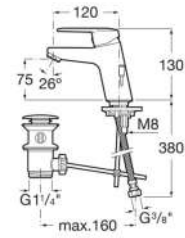

Victoria L Cold Start Bm W.Lateral Popup.

RT5A3K25C00
Chrome

Finishes: