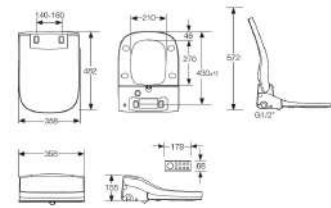

RA804008005 358x482x155 mm
White

Finishes:

00

L-series Premium Elongated Multiclean Seat Cover with Remote Control, Bidet Nozzles, Adjustable Air/Water/Seat Temperature, Fixing Accessories.

RA804009005 368x514x155 mm
White