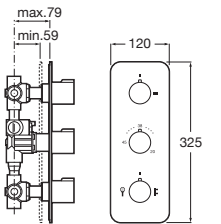

Puzzle-T

Thermostatic built-in shower mixer with 3 way diverter. In stainless steel.

RT5A2778C00
Chrome

Finishes: