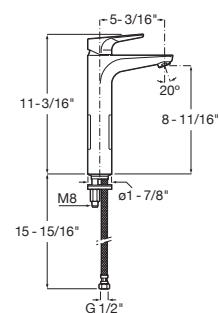

RT5A3090C2N
Chrome

Finishes:

Atlas mezzo plus spout basin mixer smooth body.

RT5A3D90C2N
Chrome

Finishes:

Atlas High Spout Basin Mixer Smooth Body.

RT5A3790C2N
Chrome

Finishes: