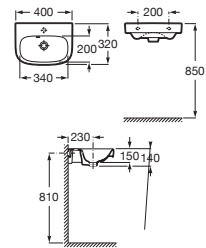

Wall-hung ceramics basin. Faucet not included.

RS325993000 650 x 480 x 170 mm
White

RS325996000 500 x 420 x 170 mm
White

Optional:

Ceramics full pedestal for basin.

RS335990000 180 x 140 x 720 mm
White

Short Pedestal with Fixing Accessories, Size:
200x290x325 mm.

RS337991460 200 x 290 x 325 mm
White

Finishes:

00

A	B	C	D	E	F	G	H
650	560	480	355	280	170	230	150
600	515	480	355	280	170	230	150
500	430	420	280	280	170	230	150

Wall hung basin.

RS325998460 400 x 320 x 140 mm
White

Finishes:

00

Wall hung basin.

RS327995000 550 x 440 x 170 mm
White

Ceramics full pedestal for basin.

RS335990000 180 x 140 x 720 mm
White

Short Pedestal with Fixing Accessories.

RS337991460 200 x 290 x 325 mm
White

Finishes:

00