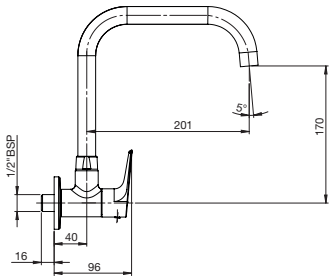

Atlas Sink Cock.
RT5A7690CA1
Chrome

Finishes:
C0