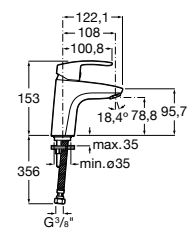

Monodin N Basin Mixer Cold Start Smooth
Body.

RT5A3298CON
Chrome

Finishes:

C0