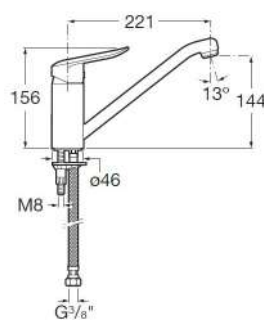

Finishes:

Atlas

With a solid and well-proportioned design, this set of faucets and fittings features compact and resolute shapes that effortlessly blend into any modern bathroom setting.

Atlas Single-lever Basin Mixer With Pop-Up waste.