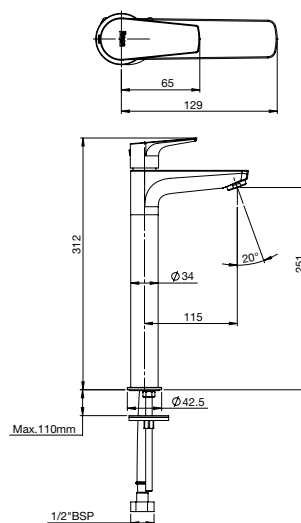

Atlas Pillar Cock - Chrome.

RT5A4B90CA1
Chrome

Finishes:

Atlas High Neck Pillar Cock - Chrome.

RT5A3890CA1
Chrome

Finishes:

Atlas Wall Mounted Pillar Cock Upper Trim.

RT5A6590CA1
Chrome