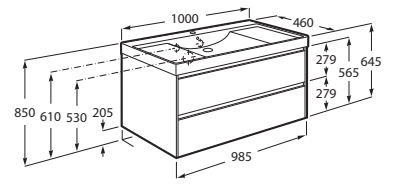

RA857764510 1000 x 460 x 645 mm
Matt Sand Grey

RA857764513 1000 x 460 x 645 mm
Matt Green

Finishes:

Unik furniture with 2 drawers for right hand basin.

RA857762509 800 x 460 x 645 mm
Matt White

RA857762510 800 x 460 x 645 mm
Matt Sand Grey