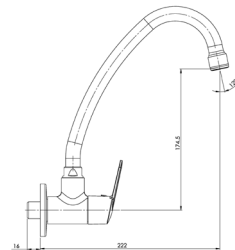

Victoria N Sink Cock.

RT5A7925CA1
Chrome

Finishes:

C0