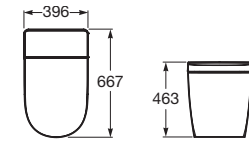

RS803136002 396 x 667 x 463 mm
White

Finishes:

In-Wash® Ona

Rimless Wall Hung WC with Bidet Nozzles, Adjustable Seat/Air/Water Temperature, Fixing Accessories. Needs power supply. (Compatible with Duplo One Smart Concealed tank - RA8900780CE)