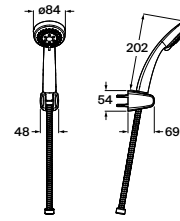

Shower solutions / Hand showers

Torrente

Torrente 80mm 2fn. Shower With Hose & Hook.

RF61401A1
Chrome

Finishes: