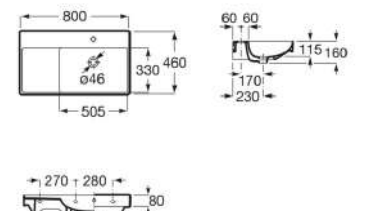

FINECERAMIC Wall Hung Basin with Fixing Accessories.

RS327688S00 800 x 460 x 160 mm
White

Finishes:

00