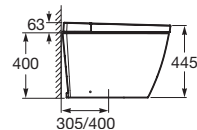

In-Flush Ona

In-Flush Rimless Floor Standing WC with Auto Flushing, Seat Heated, Foot Sensor and Pre-flushing Function, Fixing Accessories, S Trap - 305 mm, White. Needs power supply. (To convert to P trap 100-155 mm Use Spare Code- R90A892016690)

RS803138002 396 x 667 x 463 mm
White

Finishes: