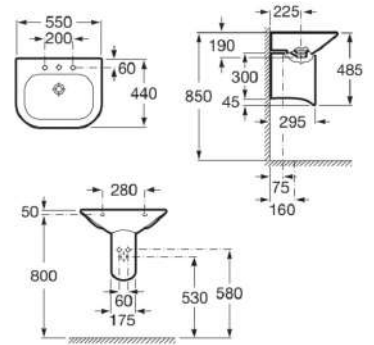

Ceramic finishes

00
Glossy White

Vitreous china Wall hung basin.

RS327642000 550 x 440 x 190 mm
White

Vitreous china Semi pedestal with Fixing accessories.

RS337611000

Ceramics wall-hung Rimless WC P-trap. Includes fixing kit. A compatible Roca installation system is required for the installation of wall-hung WCs.