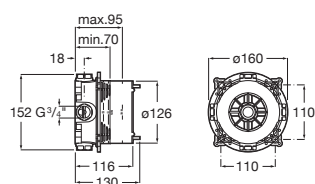

RT525869403

Escuadra

These robust and urban faucets and fittings play with fundamental geometric shapes to inspire a striking and modern design.

Escuadra Basin Mixer Without Pop Up.

RT5A3020CA1
Chrome

RT5A3020G0N
Gold