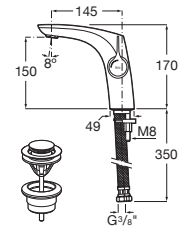

RT5A323AC00
Chrome

Single-lever basin mixer with smooth body and flexible supply hoses. Click clack waste not included. Cold start.

RT5A3B3ACN0
Titanium Black

RT5A3B3ARG0
Rose Gold

Finishes:

Single-lever basin mixer with high-neck, pop-up waste and flexible supply hoses. Cold start.