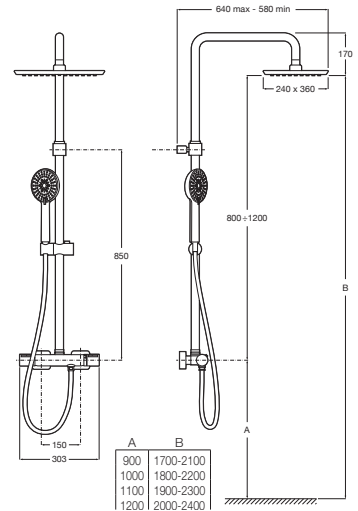

Even-T Square

Thermostatic shower column.

RP5A2080C00
Chrome

Finishes:

C0