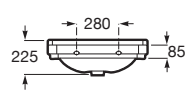

Wall-hung ceramics basin with fixing system. One pierced taphole. Faucet not included.

RS3270A1000 650 x 480 x 225 mm
White

Optional:

Ceramics full pedestal for basin. Fixing system not included.

RS3370A0000 295 x 280 x 690 mm
White

Finishes:

00