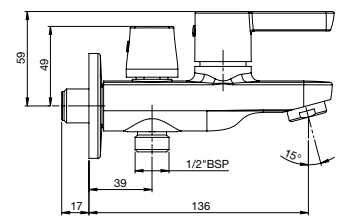

RT5A937ACA1
Chrome

Finishes:

Saona Csc Upper Trim.