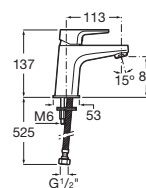

Single-lever basin mixer with click-clack waste.

RT5A321EC00 137 mm
Chrome

Finishes: