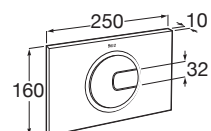

PL4 Dual

Dual flush operating plate for Roca ONE installation systems. Front activation. No tools required for installation.

RF890198001

Chrome finish

Finishes: