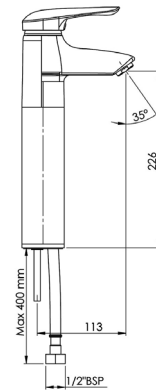

Monojet Tall Basin Mixer Without Pop Up
Monojet Sl.

RT5A3439CA1
Chrome

Finishes: