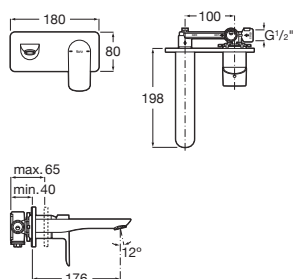

Built-in single-lever basin mixer. To complete with universal built-in body A525220603.

RT5A356ENB00
Matt Black

To be completed with:

Universal built-in body for the installation of built-in single-lever basin mixers.

RT5252206NB 0
Matt Black

Finishes:

NB