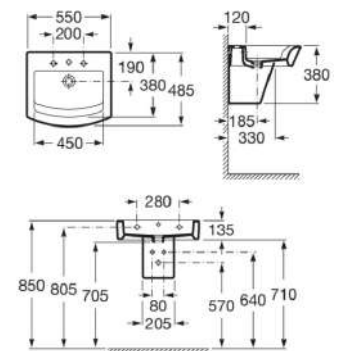

Hall

Over Counter Top Basin with Tap Hole.

RS327881460 550 x 485 x 140 mm
White

Finishes:

00