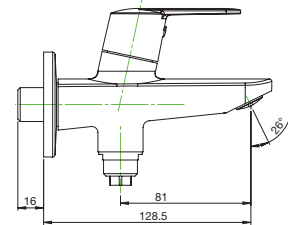

Finishes:

C0

Victoria N Two Way Bib Cock.

RT5A9325CA1
Chrome

Finishes:

C0

Victoria N Sink Cock.

RT5A7925CA1
Chrome