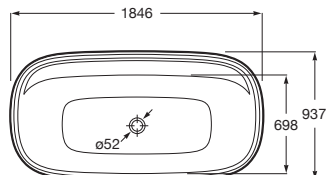

Beyond

Oval Surfex® freestanding bath. Includes click clack waste and siphon with Surfex® cover. With tapholes (faucet not included). Recommended faucet: A5A183AC00 Insignia Deck-mounted bath-shower mixer.

RW248453000 1800 x 900 mm
White

Finishes:

N

SURFEX®

Beyond

Surfex Bath Tub without Tap Hole.

RW248452000 1846x937x600 m
White

Finishes:

SURFEX®