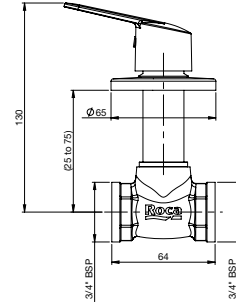

Victoria Concealed Stop Cock 3/4".

RT5A1625CA1
Chrome

Finishes: