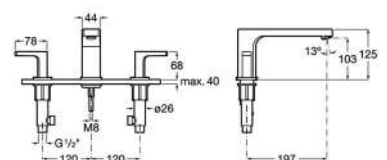

3 hole Basin Mixer.

RT5A4420G0N
Gold

RT5A4420NMN
Brushed Black

Finishes: