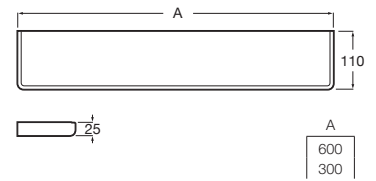

Finishes:

Accessories collections / Tempo

Shelf.

RA817027001 Chrome	600 mm
RA817027CN0 ^(N) Titanium Black	600 mm
RA817027RG0 Rose Gold	600 mm
RA817027NM0 Brushed Black	600 mm
RA817040001 Chrome	300 mm
RA817040CN0 ^(N) Titanium Black	300 mm
RA817040RG0 Rose Gold	300 mm
RA817040NM0 Brushed Black	300 mm