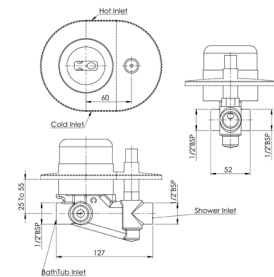

Bath & shower mixer upper trim.

RT5258390A1
Chrome

Single Lever Concealed Divertor Body With
R 44 Valve.

RT5258335A1
Chrome

Finishes: