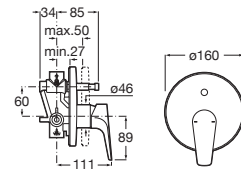

Faucets / Atlas

Built-in bath-shower mixer.

RT5A0690C00
Chrome

Finishes: