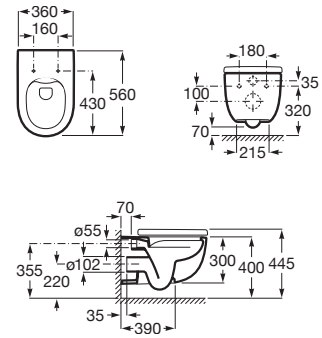

Ceramics wall-hung Roca Rimless® WC
P-trap and hidden fixations. A compatible
Roca installation system is required for the
installation of wall-hung WCs.

RS34624L000 360 x 560 x 330 mm
White

Supralit Soft Closing Seat Cover.

RA8012AC00B
White

UF Soft Closing Seat Cover.

RA801D12004
White

PP Soft Closing Seat Cover.

RE8012A2464
White

Finishes:

00