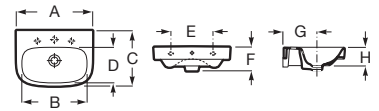

Optional:

Ceramics full pedestal for basin.

RS335990000 180 x 140 x 720 mm
White

Short Pedestal with Fixing Accessories, Size:
200x290x325 mm.

RS337991460 200 x 290 x 325 mm
White

Finishes:

00

A	B	C	D	E	F	G	H
650	560	480	355	280	170	230	150
600	515	480	355	280	170	230	150
500	430	420	280	280	170	230	150