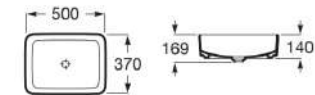

RS327530000 500 x 370 x 140 mm
White

RS327530640 500 x 370 x 140 mm
Onyx

RS327530650 500 x 370 x 140 mm
Beige

RS327530660 500 x 370 x 140 mm
Coffee

Finishes:

00 64 65 66

Over countertop Fineceramic® Soft basin.
Includes waste coupling with ceramic plug.
Faucet not included.