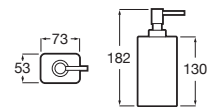

Countertop soap dispenser.

RA817673C60 53 x 73 mm
Matt white finish

RA817673C70 53 x 73 mm
Matt green

RA817673C80 53 x 73 mm
Matt grey

Finishes: