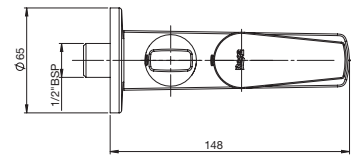

Faucets / Atlas

Atlas 2 Way Bib Cock - Chrome.

RT5A9390CA1
Chrome

Finishes: