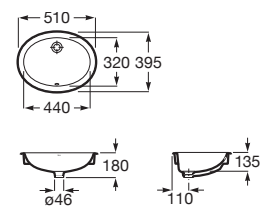

Neo Selene

Under Counter Basin.

RS322307460 510 x 395 x 180 mm
White

Finishes: