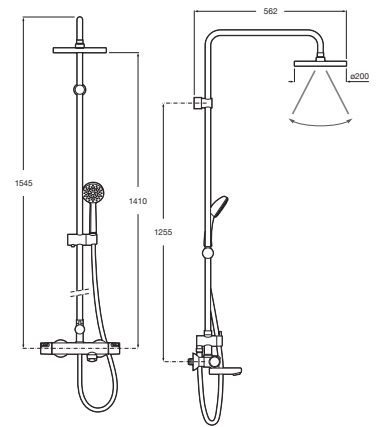

Victoria-T

Bath-shower thermostatic shower column.

RP5A2718C00

Chrome

Finishes:

C0