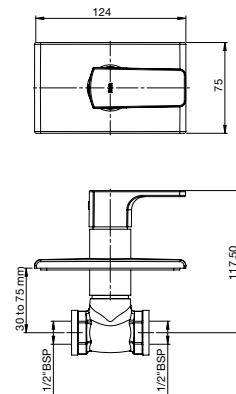

Escuadra Csc 1/2.

RT5A1520CA1
Chrome

Finishes: