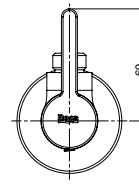

Faucets / Saona

Saona Angle Valve.

RT5A807ACA1
Chrome

Finishes: