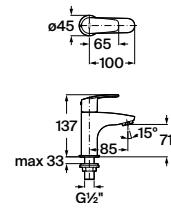

Finishes:

C0

Monodin N Pillar Cock.

RT5A4298CA1
Chrome

Finishes:

C0

Monodin N high neck pillar cock-chrome.

RT5A3898CA1
Chrome