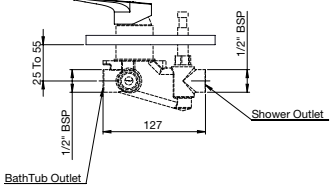

Atlas Sink Cock.
RT5A7690CA1
 Chrome

Finishes:
 C0

Atlas Concealed Bath-Shower Mixer Upper Trim.
RT5A0Z90CA1
 Chrome

Single lever Concealed Divertor Body with R 37 valve.
RT5258433A1
 Chrome

Finishes:
 C0