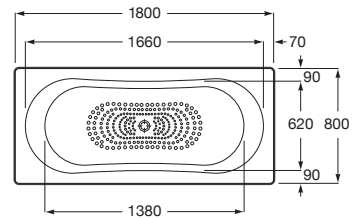

Swing Plus

Rectangular steel bath with anti-slip base, headrest and grips (3.5 mm width steel sheet).

RW236650000 1800 x 800 mm
White

Finishes:

00