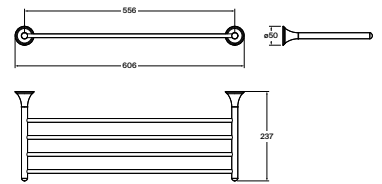

Lure towel rack.
RA816070168
Chrome

Finishes:

00