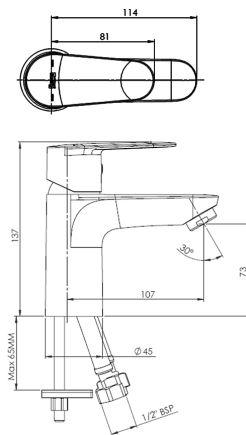

Basin Mixer.

RT5A3D4FCA1
Chrome

Finishes:

N