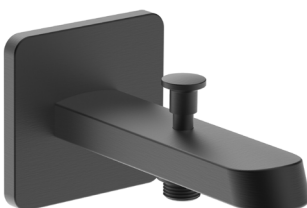

Cala

Spout with diverter.

RT5A087CNBK

Matt Black

Finishes:

NB