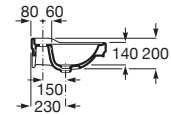

Wall-hung ceramics basin with one pierced taphole. Faucet not included.

RS3270A0000 800 x 500 x 225 mm
White

Optional:

Ceramics full pedestal for basin. Fixing system not included.

RS3370A0000 295 x 280 x 690 mm
White

Finishes:

00