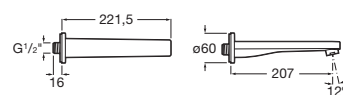

Finishes:

Faucets / Spouts

Insignia

Bath spout.

RF5253089CN

Titanium Black

Finishes:

CN