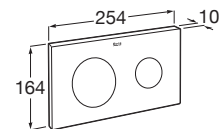

PL10 Dual

Dual flush operating plate for Roca ONE installation systems. Front activation. No tools required for installation. PVD finish.

RA8901890CN
Titanium black finish

RA8901890RG
Rose gold

Finishes:

CN RG