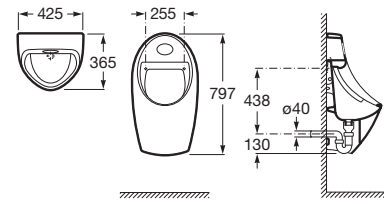

Bathroom collections / Urinals

Euret

Power Operated Sensor Wall Mounted Back Inlet Urinal with Fixing Accessories, Size: 425x365x797 mm, AC 230V.

RS35945M000 425 x 365 x 797 mm
White

Finishes:

00