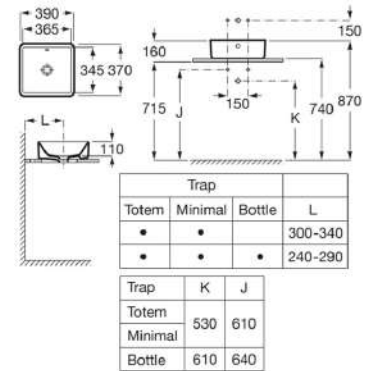

Alter

Over countertop Vitreous china basin. Faucet not included.

RS3270ML000 390 x 370 x 130 mm
White

Finishes: