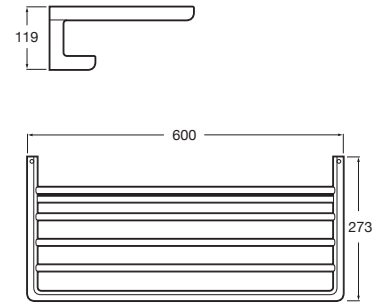

Towel rack with towel rail.

RA817032001
Chrome

RA817032CN0
Titanium Black

RA817032RG0
Rose Gold

RA817032NM0
Brushed Black

Finishes: