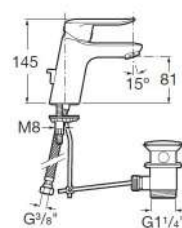

Basin Mixer Without Pop-up.

RT5A3127CA1
Chrome

Finishes: