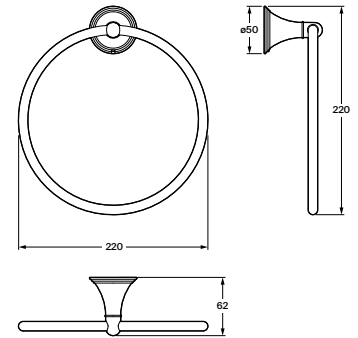

Lure towel ring.
RA816070172
 Chrome

Finishes:

00

Lure towel rail.
RA816070165
 Chrome

Finishes:

00

Lure paper holder with cover.
RA816070159
 Chrome

Finishes: