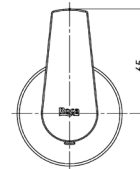

Atlas Angle Valve - Chrome.

RT5A8090CA1
Chrome

Finishes: