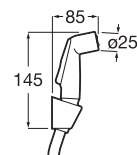

Be fresh

Health Faucet With Hose & Hook-Titanium Black.

RT5B9130CN0
Titanium Black

Finishes:

CN