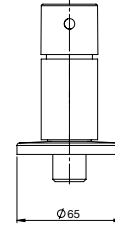

Faucets / Saona

Saona Angle Valve.

RT5A807ACA1
Chrome

Finishes: