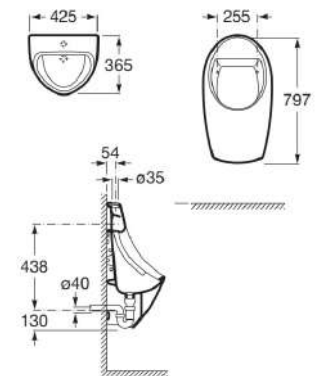

Chic

Wall Mounted Back Inlet Urinal with Fixing Accessories, Size: 325x330x560 mm.

RS35945J460 325 x 330 x 560 mm
White

Finishes:

00

Chic

Wall Mounted Top Inlet Urinal with Fixing Accessories, Size: 325x330x560 mm.