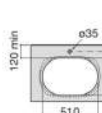

Trap	K	J
Totem	530	610
Minimal		
Bottle	570	640