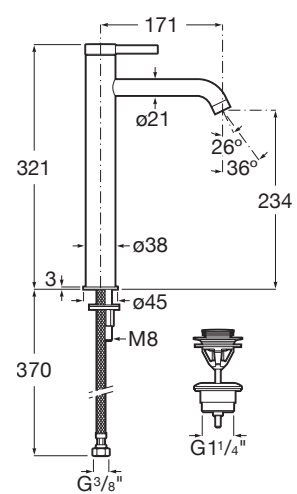

RT5A349ENB0

Matte black

Finishes: