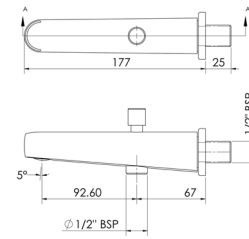

RT9041CA1
Chrome

Finishes:

Estrella Spout.

RT5A0403CA1
Chrome

Finishes:

Estrella

Estrella 170mm Spout With Square Flange.

RT5A0103CA1
Chrome