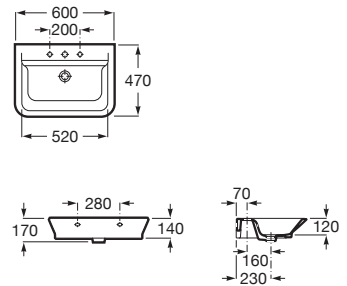

Wall-hung or over countertop ceramics basin. Faucet not included.

RS327474000 600 x 470 x 170 mm
White

Semi-pedestal.

RS337471460 195 x 300 x 295 mm
White

Finishes:

00

The Gap Original

Compact wall-hung ceramics basin. Faucet not included.