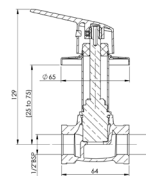

Victoria Concealed Stop Cock 1/2\".

RT5A1525CA1
Chrome

Finishes:

C0