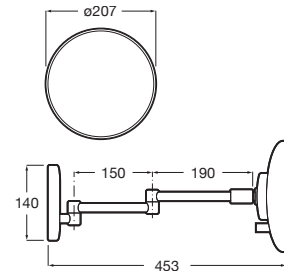

Magnifying Mirror.

RA816381001
Chrome

Finishes:

Wall-mounted soap dish.

RA816371001
Chrome

Finishes:

Roll holder 13,71.

RA816384001
Chrome

Finishes: