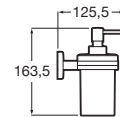

Wall-mounted gel dispenser (Can be installed with screws or adhesive).

RA816678001
Chrome

Finishes:

01