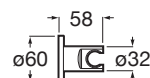

RF5B1350CN0
Titanium Black

Finishes:

N

Wall

Shower Bracket.

RF5B1350NB0
Matt black

Finishes:

Escuadra Shower Bracket - Brushed Black.