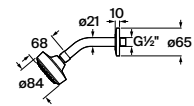

Torrente

Torrente 80mm Oh Shower With Arm.

RF18600A1

Chrome

Finishes: