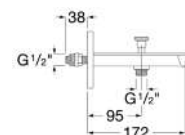

Insignia

Spout With Diverter Rose Gold.

RT5A087CRGK

Rose Gold

Finishes:

RG