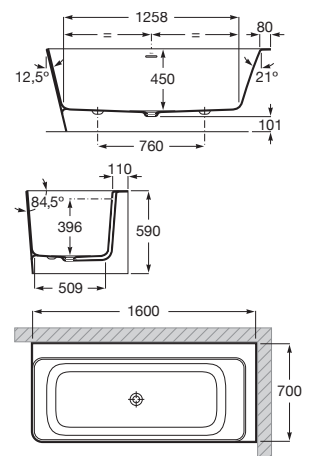

Ona

Corner Stonex® bath. Double-ended bath with right-hand corner installation.

RW248638000 1600 x 700 mm
White

Finishes:

00

STONEX®