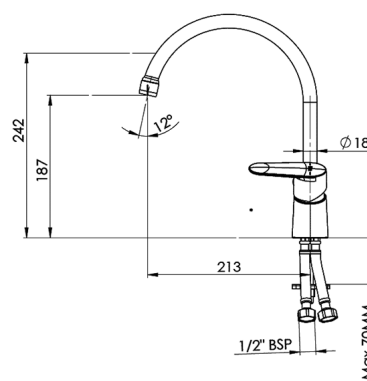

Deck Mounted Sink Mixer.

RT5A8E4FCA1B
Chrome

Finishes: