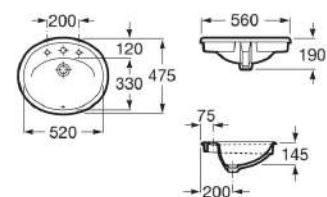

Java

Java In Counter Top Basin with Tap Hole.

RS327863460 560 x 475 x 190 mm
White

Finishes:

00