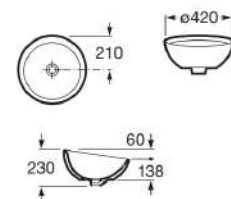

RS327C10658 450 x 300 x 130 mm
Beige

RS327C10668 450 x 300 x 130 mm
Coffee

Finishes:

Bol

Round Over Counter Top Basin without Tap hole.

RS327876460 420 x 420 x 198 mm
White

Finishes:

Other basins / Over countertop basins