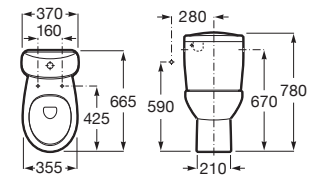

Bathroom collections / Victoria

Ceramics close-coupled WC with horizontal outlet. Includes fixing system. P Trap -180 mm

RS342395460 370 x 665 x 780 mm
White

Dual flush 6/3L WC cistern with bottom inlet. Includes fixing system, feeding mechanism and discharge mechanism.

RS34139X460 385 x 180 x 430 mm
White

Floor Mounted Couple Closet WC with Fixing Accessories, S Trap - 220 mm.

RS3424B3460 370 x 665 x 780 mm
White

Soft-close Seat & Cover PP.

RE80P397001

Regular Seat & Cover PP.

RE80P396001

Finishes:

00