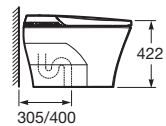

In-Wash® One Piece Georgia

Smart Water Closet with Auto-Opening, Handsfree Flushing, Bidet Nozzles, Fixing Accessories, S trap - 305 mm, Needs Power Supply.

RS8030T500M 387 x 682 x 455 mm
White