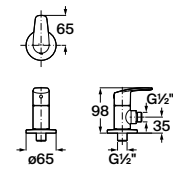

Monodin N Angle Valve.

RT5A8098CA1
Chrome

Finishes:

C0