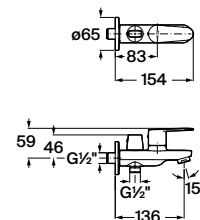

Two-way Bib cock.

RT5A934FCA1
Chrome

Finishes: