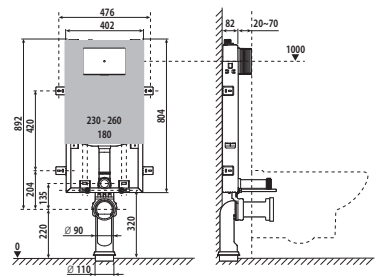

Slendra Neo

Slim Concealed Cistern with Wall Mounting Half Frame with Drainage Pipe, Installation Kit.

RE890010110

N