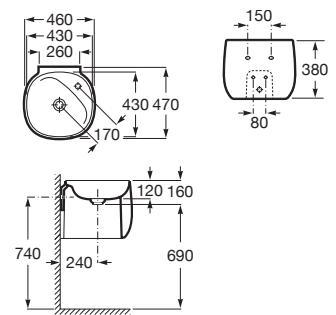

Bathroom collections / Beyond

Wall-hung totem Fineceramic® basin. With universal waste coupling and ceramic plug Ø 72 mm. Faucet not included.

- **RS3270B1000** 460 x 470 x 380 mm
  White
- **RS3270B1660** 460 x 470 x 380 mm
  Coffee
- **RS3270B1650** 460 x 470 x 380 mm
  Beige
- **RS3270B1640** 460 x 470 x 380 mm
  Onyx

Finishes: