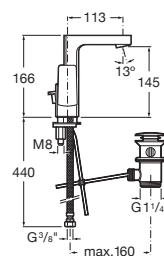

Single-lever basin mixer with integrated lateral handle, pop-up waste and flexible supply hoses. Cold start.

RT5A4001C00
Chrome

Finishes: