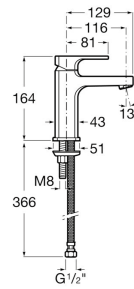

Escuadra Basin Mixer Without Pop Up.

RT5A3020CA1
Chrome

RT5A3020G0N
Gold

RT5A3020NMN
Brushed Black

Finishes: