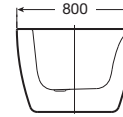

Virginia

Oval free-standing acrylic bathtub with faucet.

RW248218000 1700 x 800 mm
White

Finishes:

ACRYLIC

Virginia

Oval free-standing acrylic bathtub.

RW248217000 1700 x 800 mm
White

Finishes:

ACRYLIC