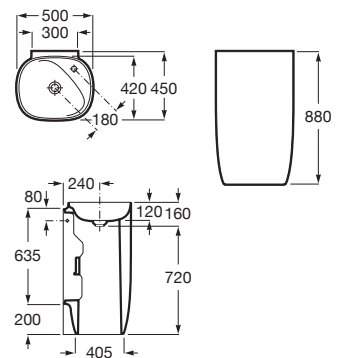

Totem Fineceramic® basin. With universal waste coupling and ceramic plug Ø 72 mm. Faucet not included.

RS3270B0000 500 x 450 x 880 mm
White

Finishes:

00

Bathroom collections / Beyond

Wall-hung totem Fineceramic® basin. With universal waste coupling and ceramic plug Ø 72 mm. Faucet not included.