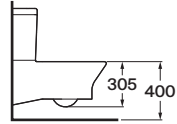

Bathroom collections / Nexo

Bowl for Wall Hung Couple Closet WC with Fixing Accessories, P Trap - 170 mm.

RS342617460 360 x 665 mm
White

Cistern Tank with Dual Flush Mechanism for Wall Hung Couple Closet WC.

RS341617460
White

UF Soft Closing Seat Cover for Nexo Wall Hung Couple Closet WC.

RA80N612001
White

Finishes: