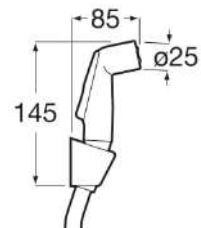

RF5054009CN
Titanium Black

Finishes:

CN

Health Faucet With Hose & Hook - Chrome.

RF9060A1
Chrome

Finishes:

C0

Health Faucet With Hose & Hook-White.