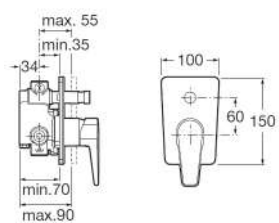

Esmai Single Lever Concealed Divertor.

RT5A0631CA1
Chrome

Finishes: