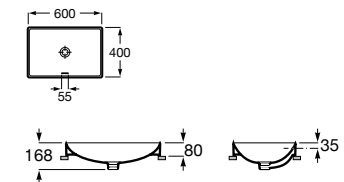

00

Semi Insert Basin.

RS32768M00C 600 x 400 x 168 mm
White

Finishes:

00

Semi Insert Basin.

RS32768K00C 500 x 380 x 168 mm
White

Finishes: