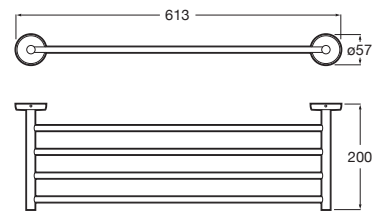

Finishes:

00

Towel rail (Can be installed with screws or adhesive).

RA816710001 600 mm
Chrome

Finishes:

00

Robe hook (Can be installed with screws or adhesive).

RA816700001
Chrome