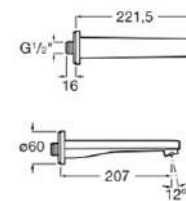

Escuadra

Escuadra Bath Spout Gold.

RT5253089G0

Gold

Finishes: