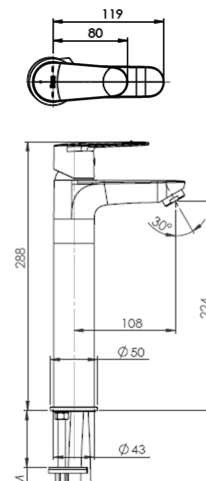

High neck basin mixer.

RT5A3E4FCA1
Chrome

Finishes:

N