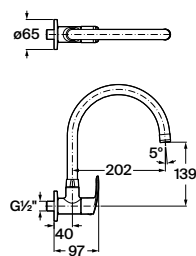

Monodin N Wall Mounted Sink Tap.

RT5A7998CA1
Chrome

Finishes: