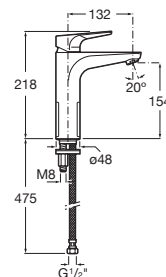

RT5A3090C2N
Chrome

Finishes:

Atlas mezzo plus spout basin mixer smooth body.

RT5A3D90C2N
Chrome

Finishes:

Atlas High Spout Basin Mixer Smooth Body.

RT5A3790C2N
Chrome

Finishes: