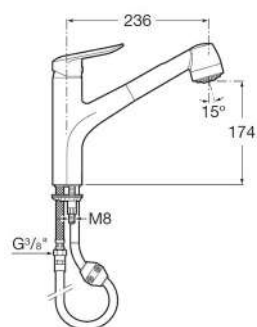

Sink Mixer With Rinse Spray.

RT5A8127C00
Chrome

Finishes: