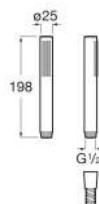

Stella Stick Round 25/1

Handshower with 1 function.

RT5B3750CNO

Titanium Black

Finishes:

Stella

Stella Hand shower 100/3F.

RF5B1B03NBN