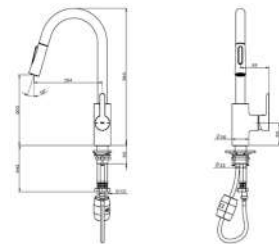

Finishes:

CN

Mencia

Sink Mixer with Swivel Spout Pullout Shower.

RT5A8109C0N

Chrome

Finishes:

C0