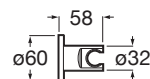

RF5B1350CN0
Titanium Black

Finishes:

N

Wall

Shower Bracket.

RF5B1350NB0
Matt black

Finishes:

Escuadra Shower Bracket - Brushed Black.