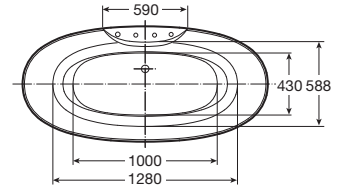

Virginia

Oval free-standing acrylic bathtub with faucet.

RW248218000 1700 x 800 mm
White

Finishes:

ACRYLIC

Virginia

Oval free-standing acrylic bathtub.

RW248217000 1700 x 800 mm
White

Finishes:

ACRYLIC