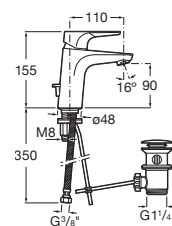

Atlas Single-lever Basin Mixer With Pop-Up waste.

RT5A3090C2N
Chrome

Finishes: