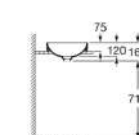

Trap	K	J
Totem	530	610
Minimal		
Bottle	570	640