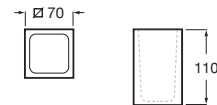

Over countertop glass.

RA816860012
Black

RA816860009
White

RA816860013
Blue

Finishes: