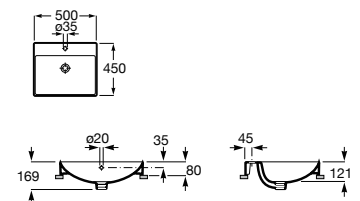

00

Semi Insert Basin with Tap Hole.

RS32768L00C 500 x 450 x 169 mm
White

Finishes:

00

Double Bowl FINECERAMIC Wall Hung Basin with Fixing Accessories.

RS32768BS00 1200 x 460 x 160 mm
White

Finishes: