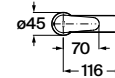

Pillar cock.

RT5A424FCA1
Chrome

Finishes:

N