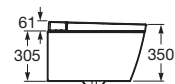

In-Wash® Ona

Rimless Wall Hung WC with Bidet Nozzles, Adjustable Seat/Air/Water Temperature, Fixing Accessories. Needs power supply. (Compatible with Duplo One Smart Concealed tank - RA8900780CE)

RS80313F002 396 x 607 x 461 mm
White

Finishes: