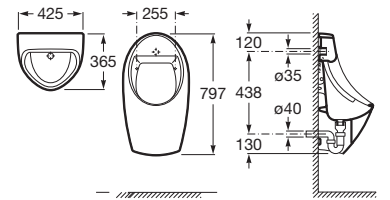

Euret

Ceramics urinal with back inlet. Includes trap, fixing kit and drain plug.

RS35945F000 425 x 365 x 797 mm
White

Ceramics urinal with top inlet. Includes trap, fixing kit and drain plug.

RS35945H000 425 x 365 x 797 mm
White

Finishes:

00