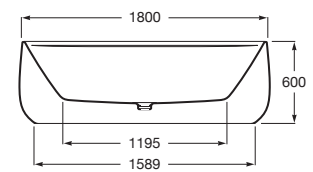

Beyond

Oval Surfex® freestanding bath. Includes click clack waste and siphon with Surfex® cover. With tapholes (faucet not included). Recommended faucet: A5A183AC00 Insignia Deck-mounted bath-shower mixer.

RW248453000 1800 x 900 mm
White

Finishes:

N

SURFEX®

Beyond

Surfex Bath Tub without Tap Hole.

RW248452000 1846x937x600 m
White

Finishes:

SURFEX®