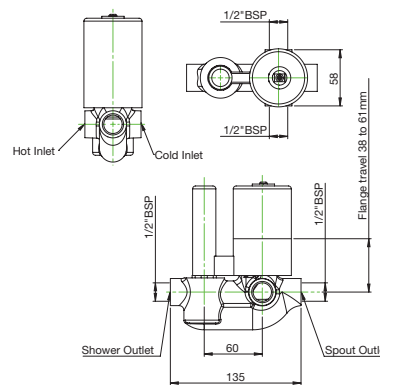

Saona high flow Diverter concealed body.

RT5252302CA1
Chrome

Finishes: