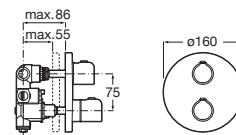

T-500

Built-in thermostatic bath-shower mixer.

RT5A2A18C00

Chrome

Finishes: