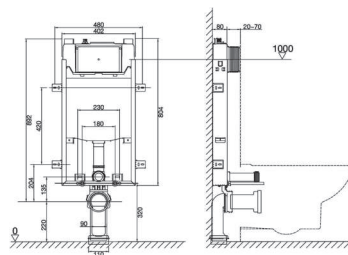

RA8900780CE 475 x 107 x 1190 mm

N

Slendra Plus

Concealed Cisterns 80 mm. With Installation kit.

RE890010200

Slendra Plus

Half Frame Concealed Cisterns with Drainage Pipe, Installation Kit.

RE890010100