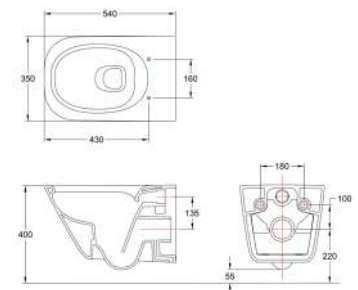

Rimless Wall Hung WC with Fixing Accessories.

RS34647L460 350 x 540 x 345 mm
White

UF Soft Closing Seat Cover.

RA801472003
White

PP Soft Closing Seat Cover.

RE801472464
White