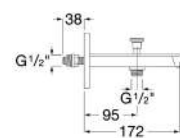

Escuadra

Bath spout with diverter Titanium black.

RT5A087CCNK

Titanium Black

Finishes: