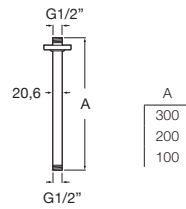

Ceiling arm

Ceiling arm for shower head.

RF5B0550C00 200 mm
Chrome

Finishes: