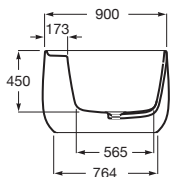

Beyond

Oval Surfex® freestanding bath. Includes click clack waste and siphon with Surfex® cover. With tapholes (faucet not included). Recommended faucet: A5A183AC00 Insignia Deck-mounted bath-shower mixer.

RW248453000 1800 x 900 mm
White

Finishes:

N

SURFEX®

Beyond

Surfex Bath Tub without Tap Hole.

RW248452000 1846x937x600 m
White

Finishes:

SURFEX®