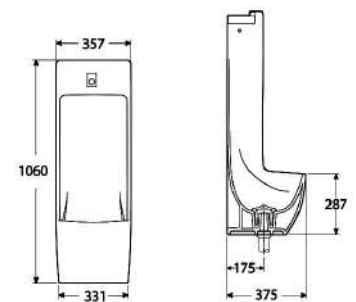

Chic

Wall Mounted Top Inlet Urinal with Fixing Accessories, Size: 325x330x560 mm.

RS35945L460 325 x 330 x 560 mm
White

Finishes:

The Gap

Wall Mounted Back Inlet Urinal with Fixing Accessories.

RS35364P460 325 x 270 x 510 mm
White

Finishes:

(1) Recommended disabled dimensions

Site

Power Operated Integrated Sensor Floor Mounted Back Inlet Urinal with Fixing Accessories.

RS35960E000 358 x 375 x 1060 mm
White

Finishes:

Site

Battery Operated Integrated Sensor Floor Mounted Back Inlet Urinal with Fixing Accessories.

RS35960B000 358 x 375 x 1060 mm
White

Finishes: