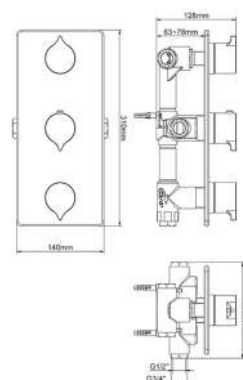

Built-In Thermostat 3 way.

RT5A2I3AC00

Chrome

Finishes: