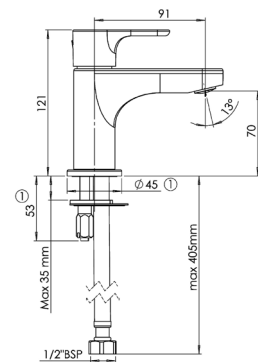

Round

Wall-mounted bath spout.

RT525310800
Chrome

Finishes:

L20 Pillar Cock.

RT5A4209CA1
Chrome

Finishes: