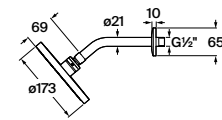

Torrente

Torrente 175mm Rain Oh Shower & Swr Arm.

RF21000A1
Chrome

Finishes: