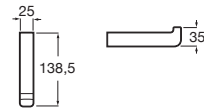

Spare toilet roll holder.

RA817035001
Chrome

RA817035CN0
Titanium Black

RA817035RG0
Rose Gold

RA817035NM0
Brushed Black

Finishes: