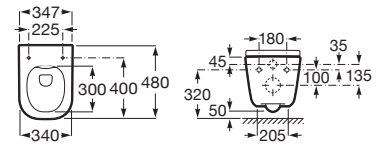

Bathroom collections / The Gap

Ceramics Rimless Compact wall-hung WC. Includes fixing kit. A compatible Roca installation system is required for the installation of wall-hung WCs.

RS34647A000 350 x 480 x 350 mm
White

Square Soft Closing UF Slim Seat Cover for Gap Compact Wall Hung WC

RA801732001

Finishes:

00