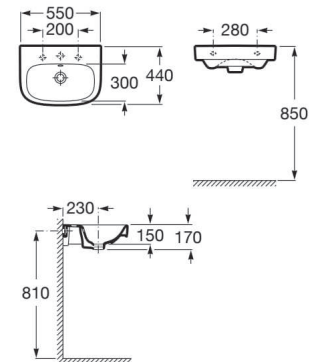

Wall hung basin.

RS327995000 550 x 440 x 170 mm
White

Ceramics full pedestal for basin.

RS335990000 180 x 140 x 720 mm
White

Short Pedestal with Fixing Accessories.

RS337991460 200 x 290 x 325 mm
White

Finishes:

00