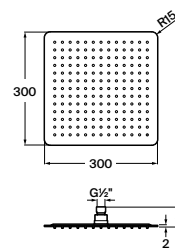

Torrente

Torrente 400 Mm Rain Shower Square Shower.

RF5B9462CON

Chrome

Finishes:

C0