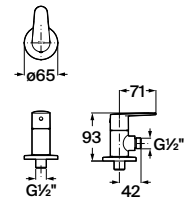

Angle Valve.

RT5A804FCA1
Chrome

-

Finishes:

C0

N