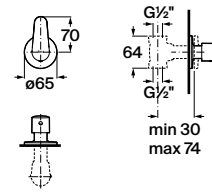

C0

N

Victoria

Versatility is at the forefront in this faucet collection with subtly rounded contours and the absence of sharp edges or straight lines; the compact and ergonomic design ensures overall comfort.