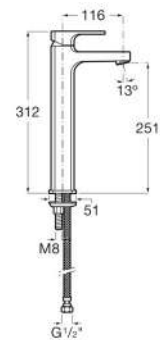

Escuadra Basin Mixer High Neck.

RT5A3420C0N
Chrome

RT5A3420G0N
Gold

RT5A3420NMN
Brushed Black

Finishes: