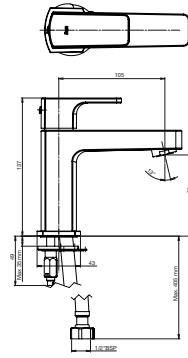

Faucets / Escuadra

Escuadra Pillar Cock.

RT5A4220CA1
Chrome

Finishes: