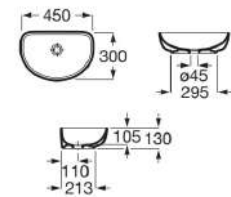

Optica

Over Counter Top Basin.

RS327C10100 450 x 300 x 130 mm
Onyx

RS327C10658 450 x 300 x 130 mm
Beige

RS327C10668 450 x 300 x 130 mm
Coffee

Finishes: