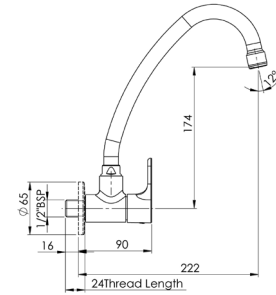

L20 Sink Cock.
RT5A7909CA1
Chrome

Finishes: