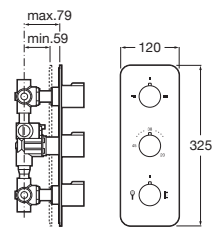

Puzzle-T

Thermostatic built-in shower mixer with 4 way diverter. In stainless steel.

RT5A2878C00
Chrome

Finishes: