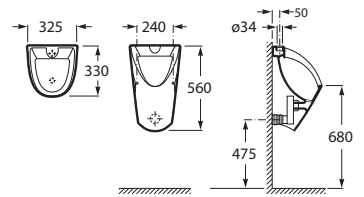

Chic

Wall Mounted Top Inlet Urinal with Fixing Accessories, Size: 325x330x560 mm.

RS35945L460 325 x 330 x 560 mm
White

Finishes: