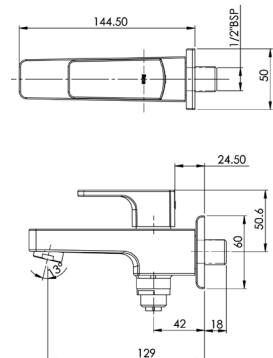

Escuadra Two Way Bib Cock.

RT5A9320CA1
Chrome

Finishes: