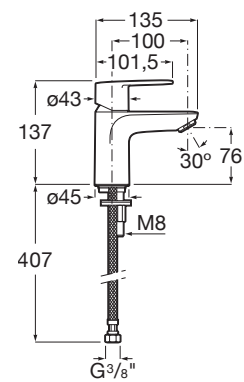

Basin mixer cold start.

RT5A324FCA1
Chrome

Finishes:

N