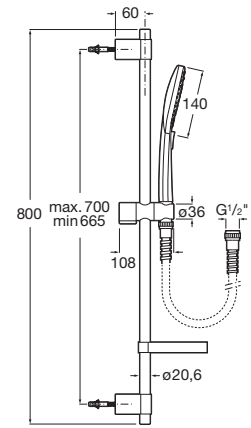

Plenum

Plenum Kit Plenum Square 150/3f Chrome.

RF5B1410C0N
Chrome

Finishes: