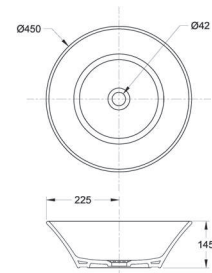

Trine

Trine Over Counter Top Basin.

RS327060460 450 x 450 x 145 mm
White

Finishes:

00