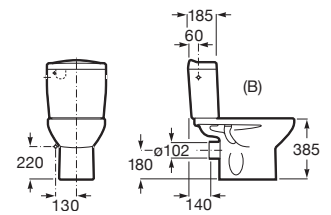

Bathroom collections / Victoria

Ceramics close-coupled WC with horizontal outlet. Includes fixing system. P Trap -180 mm

RS342395460 370 x 665 x 780 mm
White

Dual flush 6/3L WC cistern with bottom inlet. Includes fixing system, feeding mechanism and discharge mechanism.

RS34139X460 385 x 180 x 430 mm
White

Floor Mounted Couple Closet WC with Fixing Accessories, S Trap - 220 mm.

RS3424B3460 370 x 665 x 780 mm
White

Soft-close Seat & Cover PP.

RE80P397001

Regular Seat & Cover PP.

RE80P396001

Finishes:

00