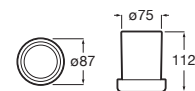

Over countertop glass tumbler.

RA817022001
Chrome

RA817022CN0 ^N
Titanium Black

RA817022RG0
Rose Gold

RA817022NM0
Brushed Black

Finishes: