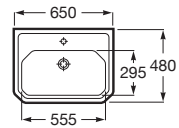

Wall-hung ceramics basin with fixing system. One pierced taphole. Faucet not included.

RS3270A1000 650 x 480 x 225 mm
White

Optional:

Ceramics full pedestal for basin. Fixing system not included.

RS3370A0000 295 x 280 x 690 mm
White

Finishes:

00