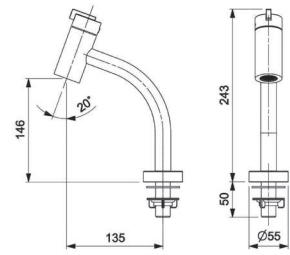

Singles One Basin Faucet.

RT5A4221C0B
Chrome

Finishes: