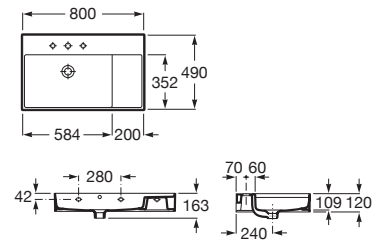

00

Fineceramic® wall-hung or vanity basin.
Faucet not included.

RS32752B000 800 x 490 x 120 mm
White

Finishes:

00

Over countertop Fineceramic® Square basin.
Includes waste coupling with ceramic plug.
Without overflow. Faucet not included.