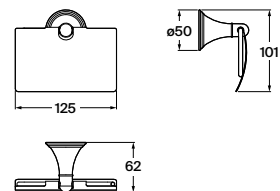

Lure paper holder with cover.
RA816070159
Chrome

Finishes:

00