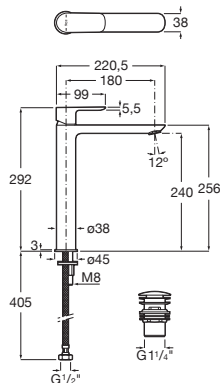

Basin Mixer Smooth Body (1/2").

RT5A326ENBN
Matt Black

Finishes:

NB

High Neck Basin Mixer Smooth Body + Click Clack Waste (1/2").

RT5A3B6ENBN
Matt Black

Finishes:

NB