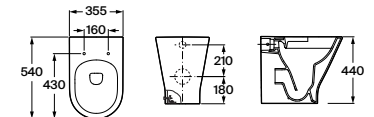

Rimless Back To Wall WC with Dual Outlet Options, Fixing Accessories, P Trap - 180 mm or S Trap 95-125 mm.

RS3470N246R 355 x 540 x 440 mm
White

Round PP Soft Closing Seat Cover for Nexo Wall Hung WC.

RE80N612461
White

Finishes:

00