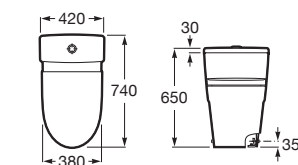

Inspira

Rimless One piece ceramics WC S-trap 305mm.

RS349486000 420 x 740 x 650 mm
White

Soft Closing SUPRALIT Seat Cover.

RA801A9200B
White

Finishes: