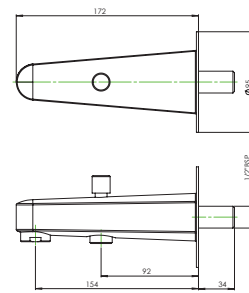

170mm Wall Spout

170mm wall spout with divertor & flange.

RT9041CA1
Chrome

Finishes: