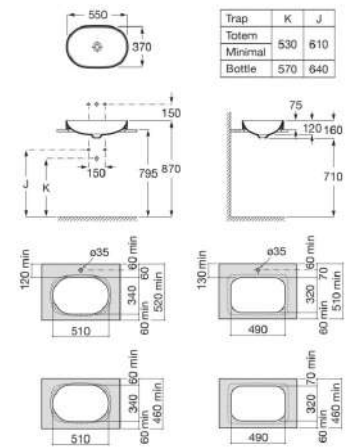

Trap	K	J
Totem	530	610
Minimal		
Bottle	570	640

Semi-Insert Fineceramic® Round basin.
Includes waste coupling with ceramic plug.
Faucet not included.

RS327527000 550 x 370 x 160 mm
White

Finishes:

00

Ceramics wall-hung Roca Rimless® WC
P-trap. Includes fixing kit. A compatible
Roca installation system is required for the
installation of wall-hung WCs.