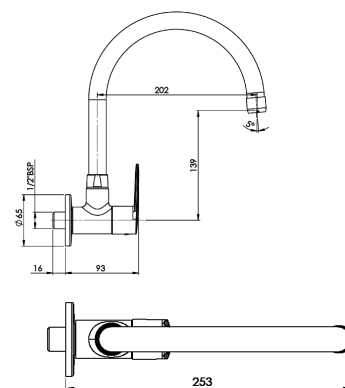

Faucets / Victoria Plus

Wall Mounted Sink Cock.

RT5A794FCA1
Chrome

Finishes: