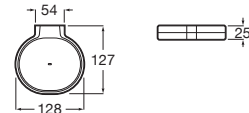

Wall-mounted soap dish.

RA816371001
Chrome

Finishes: