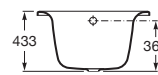

A	B	C	D	E
1800	800	1617	666	1290
1700	750	1517	626	1188