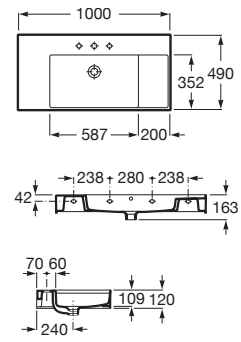

Fineceramic® wall-hung or vanity basin.
Faucet not included.

RS32752A000 1000 x 490 x 120 mm
White

Finishes:

00