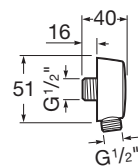

Matte Black

Finishes:

Faucets / Complementary products

Wall Outlet For Handshower.

RF525533100
Chrome

Finishes:

Aqua Round with bracket

1/2" water inlet for shower hose with integrated bracket for hand shower.