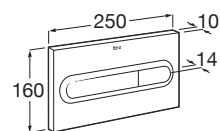

Roca installation systems / Dual operating plates

PL1 Dual

Dual flush operating plate for Roca ONE installation systems. Front activation. No tools required for installation.

RE890195000

White finish

RE890195001

Chrome finish

RE890195002

Grey finish

Finishes: