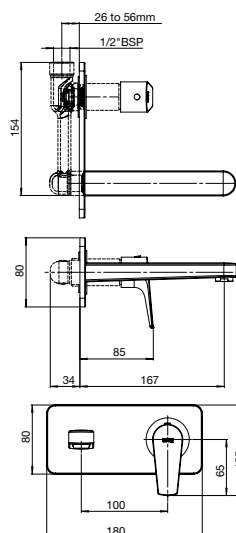

Atlas Wall Mounted Pillar Cock Upper Trim.

RT5A6590CA1
Chrome

Concealed Pillar Cock Body.

RT525227403CA1
Chrome

Finishes: