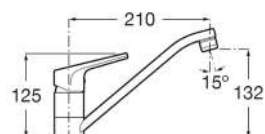

Finishes:

L20

Paying homage to the circle and its smooth forms, this faucet neutral geometry easily adapts to any bathroom style.

Finishes

C0
Chrome

Single-lever basin mixer with chain connector and flexible supply hoses. Cold start.