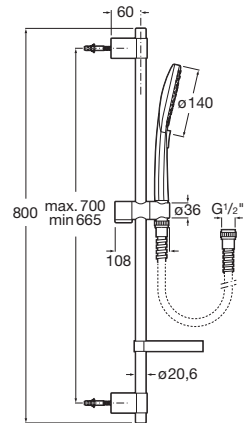

Plenum

Plenum Kit Plenum Round 150/3f Chrome.

RF5B1411C0N
Chrome

Finishes:

C0