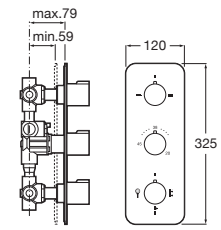

Faucets / Thermostatic

Puzzle-T

Thermostatic built-in shower mixer with 5 way diverter. In stainless steel.

RT5A2978C00
Chrome

Finishes: