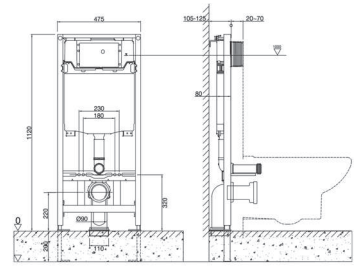

Slendra Plus

Frame Concealed Cisterns with Drainage Pipe, Installation Kit.

RE890010020