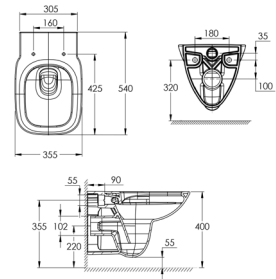

Bathroom collections / Debba

Rimless Wall Hung WC with Fixing Accessories.

RS34699L460 355 x 540 x 345 mm
White

UF Soft Closing Slim Seat Cover.

RA8019D2005

PP Soft Closing Seat Cover.

RE8019D2006

Finishes:

00