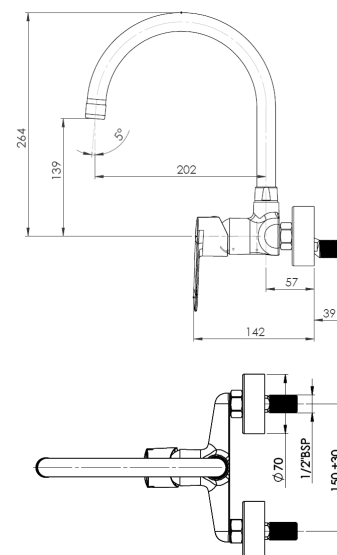

Wall Mounted Sink Mixer.

RT5A764FCA1B
Chrome

Finishes: