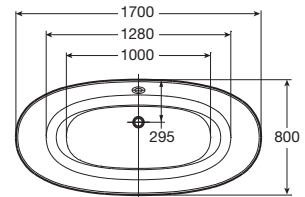

Virginia

Oval free-standing acrylic bathtub with faucet.

RW248218000 1700 x 800 mm
White

Finishes:

ACRYLIC

Virginia

Oval free-standing acrylic bathtub.

RW248217000 1700 x 800 mm
White

Finishes:

ACRYLIC