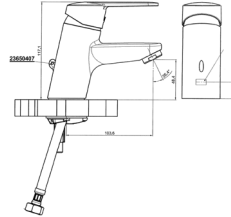

Victoria New Basin Mixer Without Pop Up.

RT5A3125CA1
Chrome

Finishes: