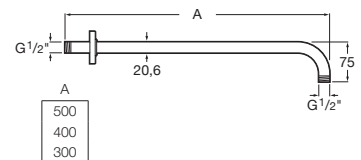

Wall arm

Wall arm for shower head. Compatible with RainDream and RainSense.

RF5B0250C00 400 mm
Chrome

RF5B0250CN0 400 mm
Titanium Black

RF5B0250RGO 400 mm
Rose Gold

RF5B0250NB0 400 mm
Matt black

RF5B0150C00 300 mm
Chrome

Finishes:

C0 CN RG NB