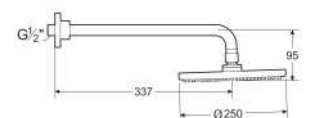

Torrente

Torrente 300mm Square Rain Shower.

RF5B9362CON

Chrome

Finishes:

C0