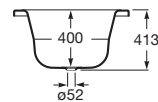

Swing Plus

Rectangular steel bath with anti-slip base, headrest and grips (3.5 mm width steel sheet).

RW236650000 1800 x 800 mm
White

Finishes:

00