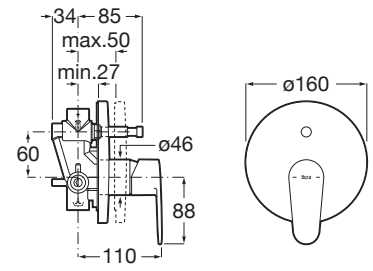

Bath shower Mixer Upper Trim.

RT5A064FCA1
Chrome

Single Lever Concealed Divertor Body with R 37 valve.

RT5258433A1
Chrome

Finishes: