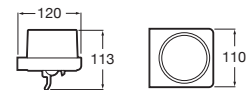

Wall-mounted gel dispenser.

RA817037001
Chrome

RA817037CN0 ^N
Titanium Black

RA817037RG0
Rose Gold

RA817037NM0
Brushed Black

Finishes: