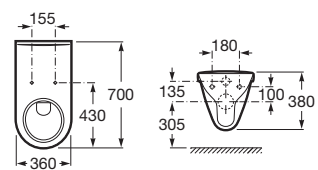

Access

Ceramics wall-hung WC with horizontal outlet. Fixing kit included. A compatible Roca installation system is required for the installation of wall-hung WCs.

RS346237000 360 x 700 x 380 mm
White

Seat and cover for toilet with front opening.
With stainless steel hinges.

RA801230004
White

Finishes:

00