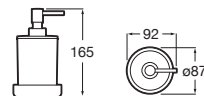

Over countertop gel dispenser.

RA817026001
Chrome

RA817026CN0
Titanium Black

RA817026RG0
Rose Gold

RA817026NM0
Brushed Black

Finishes: