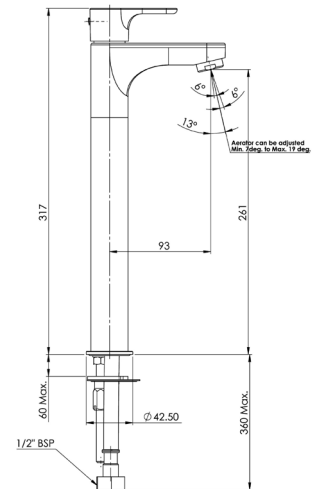

L20 High Neck Pillar Tap.

RT5A3709CA1
Chrome

Finishes: