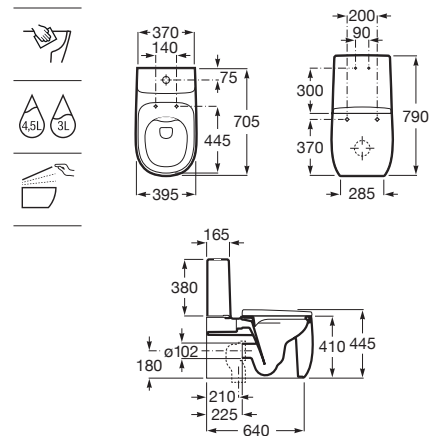

Back to wall ceramics close-coupled Roca Rimless® bowl with dual outlet. Includes fixing system.

RS3420B9000 395 x 705 x 790 mm
White

Dual flush 4.5/3L WC cistern with bottom inlet. Includes fixing system, feeding mechanism and discharge mechanism.

RS3410B1000 370 x 165 x 380 mm
White

Soft-closing Supralit® seat and cover for toilet. Quick removal.

RA801B8264B
White

Finishes: