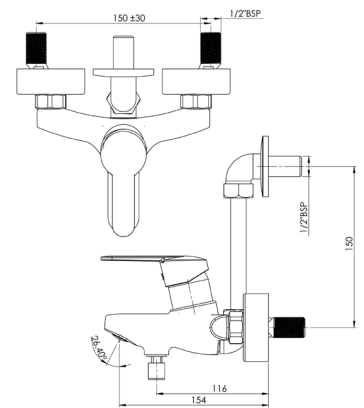

RT5A7625C00
Chrome

Finishes:

C0

Victoria Single Lever Wall Mixer With Over Head Shower Provision.

RT5A1725CA1
Chrome

Finishes:

C0

Victoria