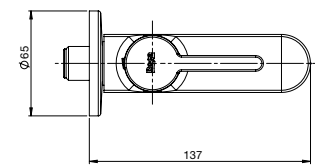

Finishes:

Saona 2 Way Bib Tap.