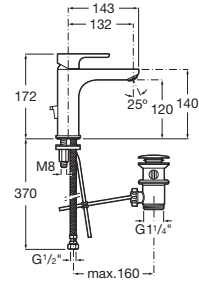

RT5A3J09C00
Chrome

Finishes:

C0

Single-lever basin mixer mezzo, with pop-up waste. Cold start.

RT5A3B09C0N 172 mm
Chrome

Finishes:

C0

Mezzo Basin Mixer With Pop-up Waste.