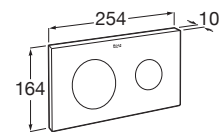

PL10 Dual

Dual flush operating plate for Roca ONE installation systems. Front activation. No tools required for installation.

RA890189000
White finish

RA890189001
Chrome finish

Finishes:

00 01