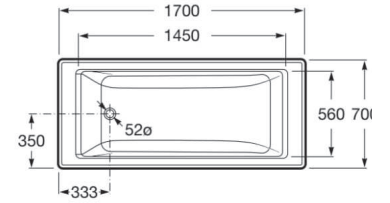

Vythes

Rectangular acrylic bath.

RW247844000 1700 x 700 mm
White

Finishes:

00

ACRYLIC

Easy

Rectangular drop-in acrylic bathtub.