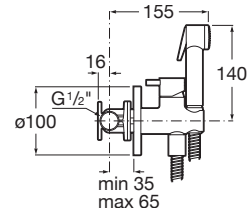

Be Fresh

Shower kit mixer (1 way) with handshower, integrated bracket - water inlet and metal flexible hose.

RF5B9461C00
Chrome

Finishes:

C0