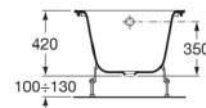

Continental

Rectangular cast iron bath with anti-slip base.

RW212911001 1700 x 700 mm

White

Finishes:

00

CAST
IRON