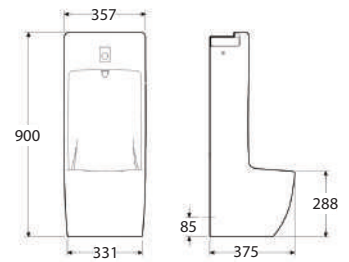

Bathroom collections / Urinals

Power Operated Integrated Sensor Wall Mounted Back Inlet Urinal with Fixing Accessories, Size: 357x375x900 mm, AC 220V.

RS3596Q000 357 x 375 x 900 mm
White

Finishes:

00

N