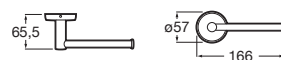

Accessories collections / Twin

Toilet roll holder without cover (Can be installed with screws or adhesive).

RA816712001

Chrome

Finishes:

00