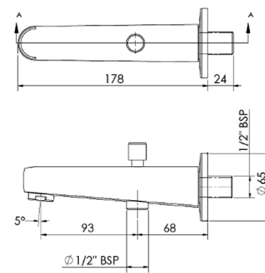

Faucets / Spouts

Spout with diverter round flange.

RT5A1603CA1
Chrome

Finishes: