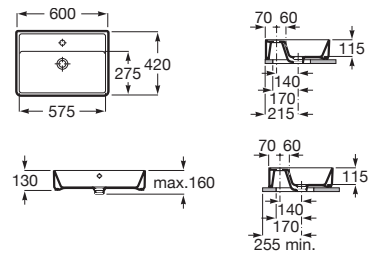

Bathroom collections / The Gap

Rectangular Over Counter Top Basin with Tap Hole.

RS3270MN000 600 x 420 x 130 mm
White

Finishes:

00