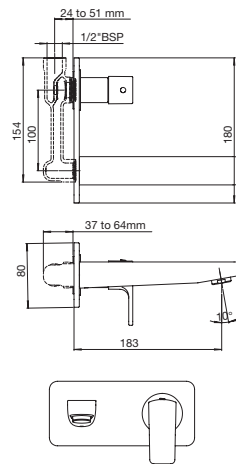

RT5A9520CA1
Chrome

Concealed Pillar Cock Body.

RT525227403CA1
Chrome

Finishes:

Escuadra Bib Cock.

RT5A7820CA1
Chrome

Finishes:

Escuadra Two Way Bib Cock.