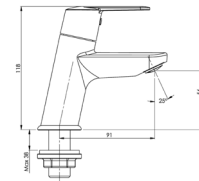

C0

Victoria Tall Pillar Cock.

RT5A3425CA1
Chrome

Finishes:

C0

Faucets / Victoria

Victoria Bib Cock.

RT5A7825CA1
Chrome