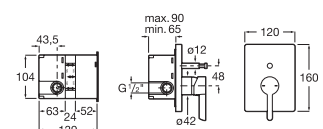

Saona Concealed Bath-shower Mixer.

RT5A0C7AC0K
Chrome

Finishes: