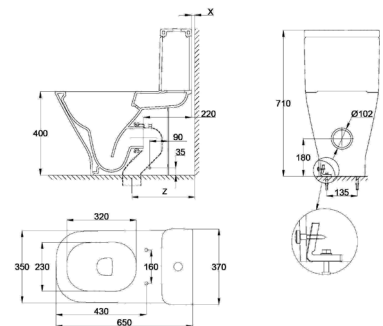

Rimless One Piece WC with UF Soft Closing Slim Seat Cover, Fixing Accessories, S Trap-220 mm (with Trap Converter Pipe).

RS34947G460 370 x 650 x 710 mm
White

Finishes:

00