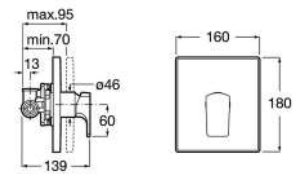

Finishes:

Single-lever built-in shower mixer.

RT5A2220C0N 150 mm
Chrome

Single-lever built-in shower mixer.

RT5A2220G0N 150 mm
Gold

Single-lever built-in shower mixer.

RT5A2220NMN 150 mm
Brushed Black

Finishes: