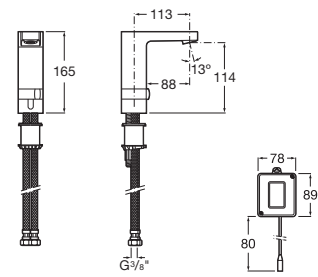

Faucets / Sensor taps

L90-E

Electronic basin mixer with water flow limiter. Powered by four 1.5V LR6 (AA) alkaline batteries.

RT5A5301C00
Chrome

Electronic basin mixer with water flow limiter. Mains operated at 230V. It includes power source.

RT5A5501C00
Chrome

Finishes:

C0