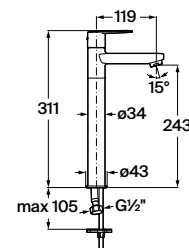

High Neck Pillar Cock.

RT5A374FCA1
Chrome

Finishes:

N