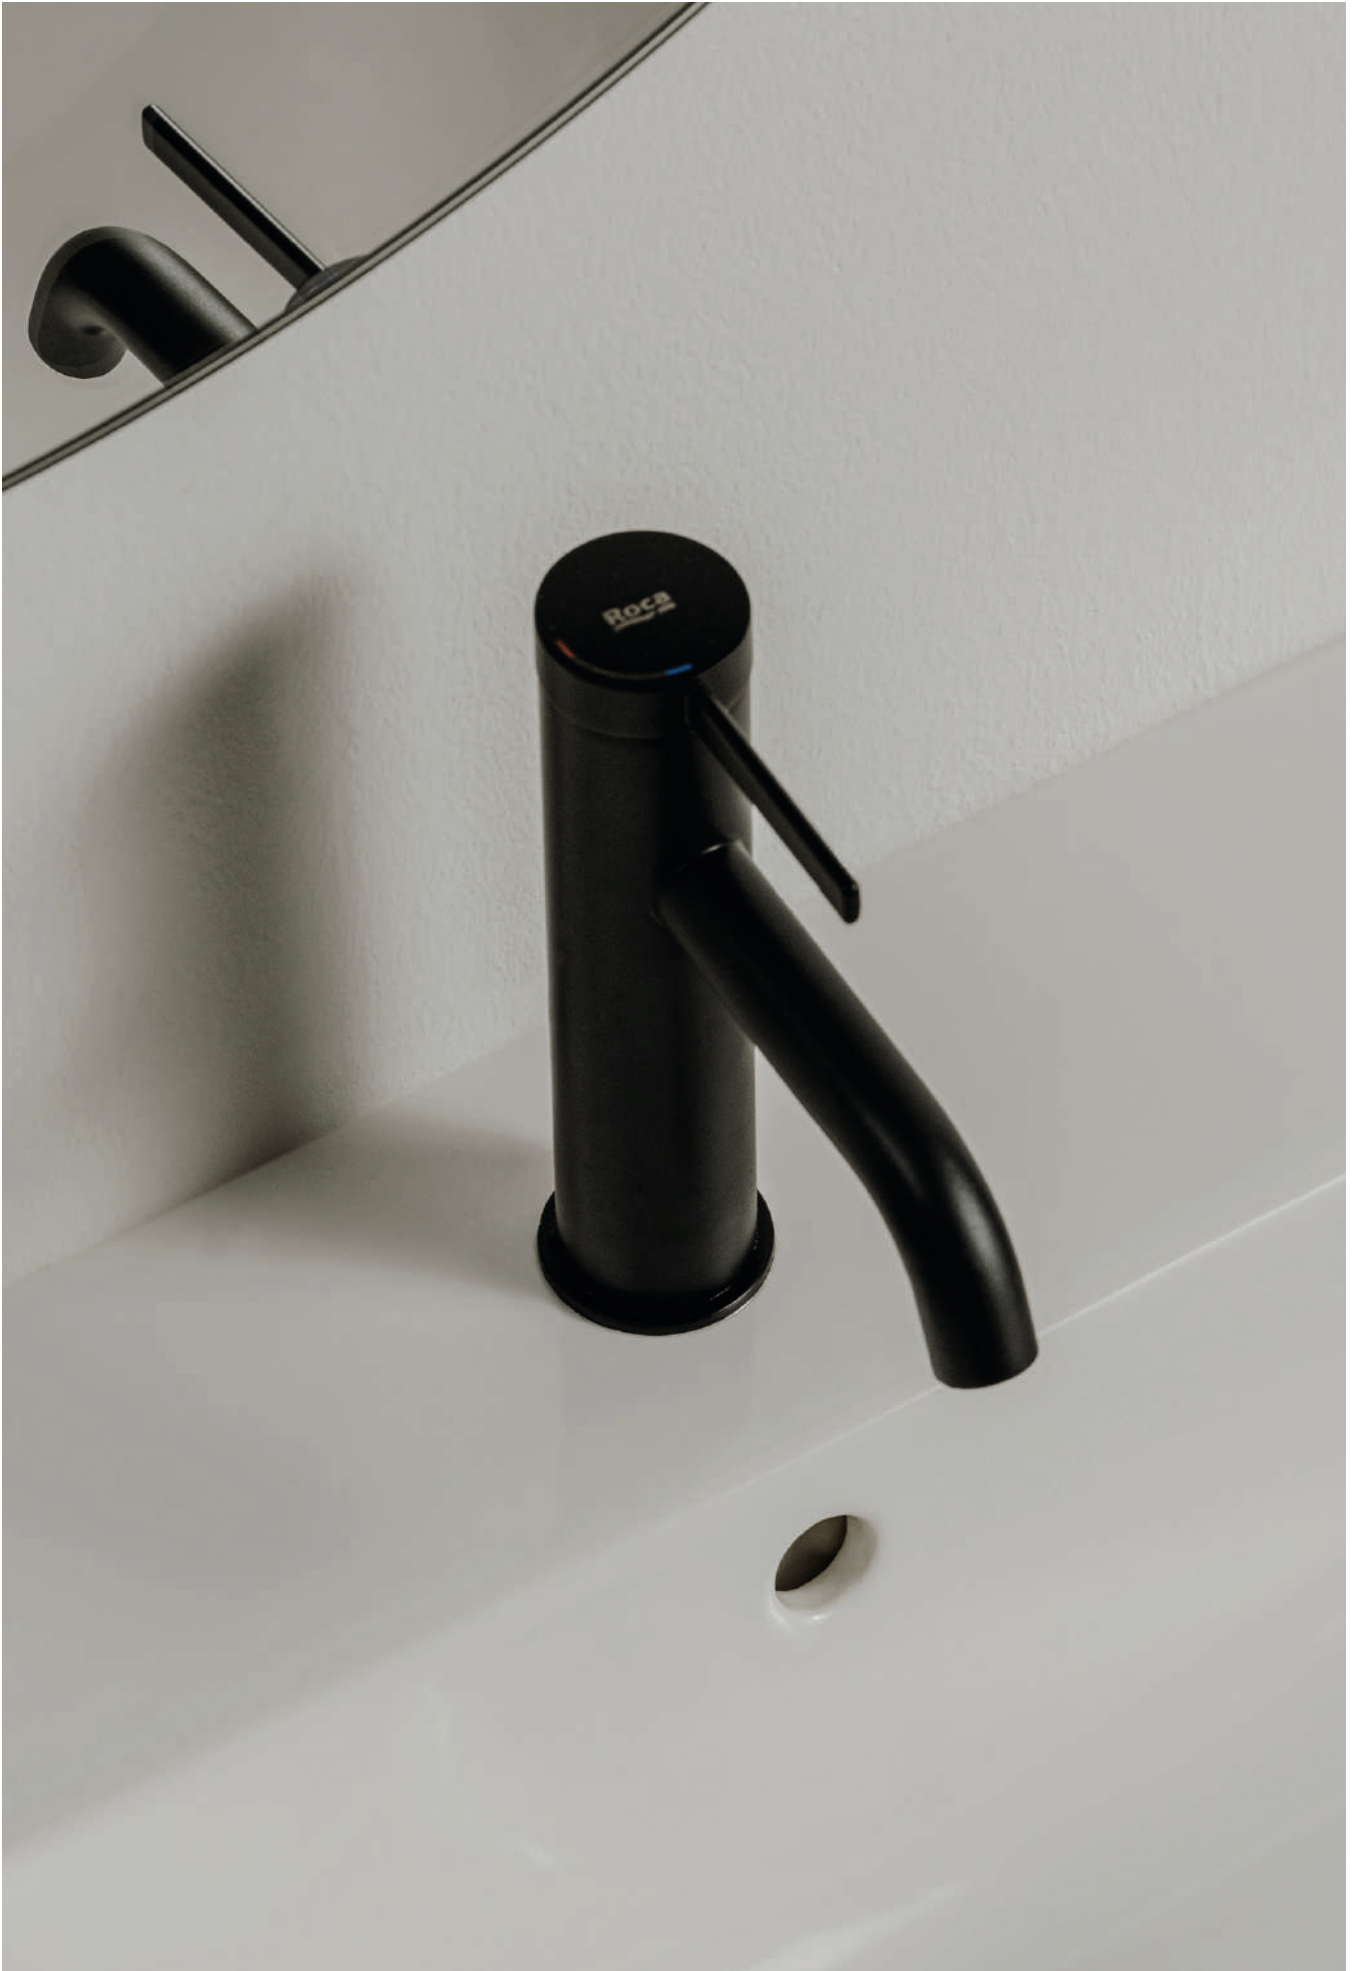

Faucets and Shower Solutions

Faucets Collections

Collections Quick Guide	124
RocaBox. Compatible series	126
Finishes Quick Guide	127
Smart Panel	130
Thermostatic	132
Insignia	134
L90	140
Ona	142
Cala	146
Escuadra	148
Logica-N	156
Atlas	158
Vela	164
L20	166
Monodin	172
Monojet	178
Saona	180
Esmai	188
Victoria Plus	190
Victoria	196
Nuba	202
Singles One	206
Spouts	208
Instants	211
Sensor taps	212
Urinal sensor plates	213
Kitchen mixers	214
Complementary products	216
Health faucets	220
Angle valves	222

Shower Solutions

Showers	224
Hand showers	230
Arms	232
Shower columns	234