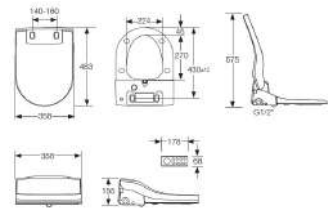

Smart Toilets / Multiclean

L-series Premium Round Multiclean Seat Cover with Remote Control, Bidet Nozzles, Adjustable Air/Water/Seat Temperature, Fixing Accessories.

RA804006005 358x483x155 mm
White

Finishes:

00