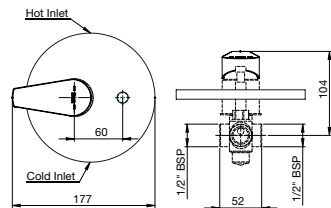

Vela

A product that offers a premium design with stylish square contours. The Vela range of faucets boast top class features like Evershine, which helps the faucet maintain its shine and lustre, Flow limiter set at 7l/min and SofTurn technology to aid in easy operation.