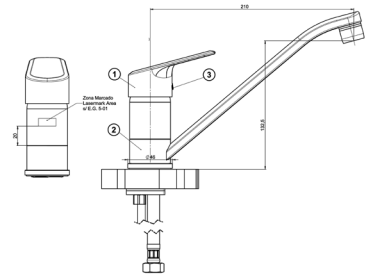

External Wall Mixer W/o Shower Set.

RT5A0297CA1
Chrome

Finishes:

Faucets / Nuba

Deck Mounted Sink Mixer With 210 mm.

RT5A8A97CA1
Chrome

Finishes:

Deck Mounted Sink Mixer W Pipe Spout.