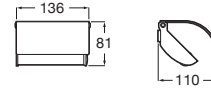

Finishes:

00

Toilet roll holder with cover.

RA815437001
Chrome