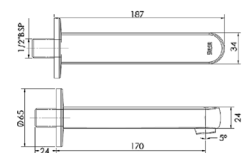

Spout with round flange.

RT5A0203CA1
Chrome

Finishes: