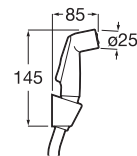

Be Fresh

Health Faucet with hose & hook.

RT5B9130RG0
Rose Gold

Finishes:

RG

Be fresh

Health Faucet With Hose & Hook-Titanium Black.

RT5B9130CN0
Titanium Black