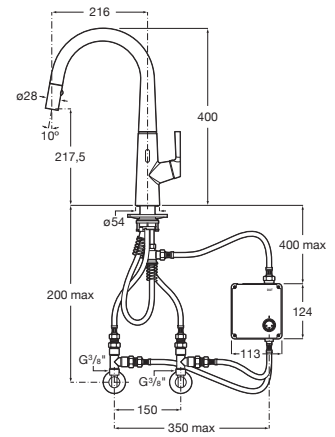

Faucets / Kitchen mixers

Syra-E

Electronic single-lever kitchen mixer with retractable swivel spout, 2-function rinse spray function and flexible supply hoses. Cold start. Mains operated at 230V. Power source included.

RT5A8A2AC00

Chrome

Finishes:

C0