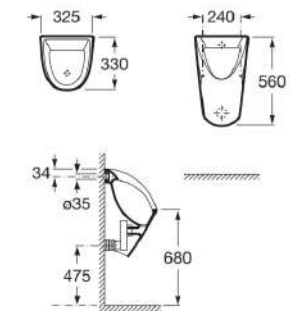

Chic

Wall Mounted Back Inlet Urinal with Fixing Accessories, Size: 325x330x560 mm.

RS35945J460 325 x 330 x 560 mm
White

Finishes:

00

Chic

Wall Mounted Top Inlet Urinal with Fixing Accessories, Size: 325x330x560 mm.