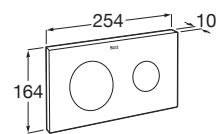

Roca installation systems / Dual operating plates

PL10 Dual

Dual flush operating plate for Roca ONE installation systems. Front activation. No tools required for installation. Matt finish.

RA890189206

Matt black finish

RA89018920M

Matt coffee

RA89018920B

Matt beige

RA890189264

Matt onyx

Finishes:

N