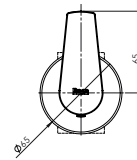

Atlas Upper Trim - Chrome.

RT5A1590CA1
Chrome

Finishes: