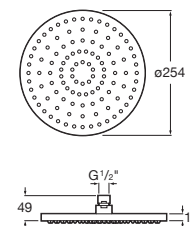

Raindream

Brass shower head for ceiling or wall installation. Rain function. Support kit / arm not included. Everlux finishes.

RF5B4050CNO 300 x 300 mm
Titanium Black

RF5B4050RGO
Rose Gold

Finishes:

METAL

Rainsense

Brass shower head for ceiling or wall installation. Rain function. Support kit / arm not included. Everlux finishes.

RF5B3950CNO ø 300 mm
Titanium Black

Finishes:

METAL

Rainsense

ø 250 mm
ABS shower head for ceiling or wall installation. Support kit / arm not included.

RF5B2250C00
Chrome

RF5B2250NB0
Matt black

Finishes:

ABS

Torrente

Torrente 400 Mm Rain Shower Round Shower.

RF5B9262CON
Chrome

Finishes:

Torrente

Torrente 300 Mm Rain Shower Round Shower.

RF5B9562CON
Chrome

Finishes: