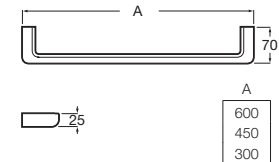

Finishes:

Accessories collections / Tempo

Shelf.

RA817027001 Chrome	600 mm
RA817027CN0 ^(N) Titanium Black	600 mm
RA817027RG0 Rose Gold	600 mm
RA817027NM0 Brushed Black	600 mm
RA817040001 Chrome	300 mm
RA817040CN0 ^(N) Titanium Black	300 mm
RA817040RG0 Rose Gold	300 mm
RA817040NM0 Brushed Black	300 mm