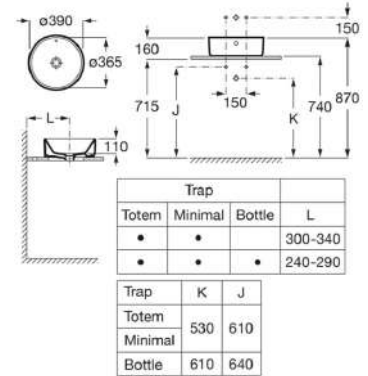

Alter

Over countertop Vitreous china basin. Faucet not included.

RS3270MJ000 390 x 390 x 130 mm
White

Finishes: