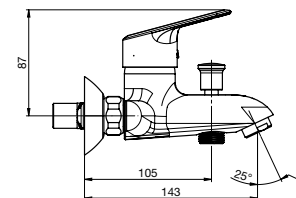

External Wall Mixer W/o Shower Set.

RT5A0297CA1
Chrome

Finishes: