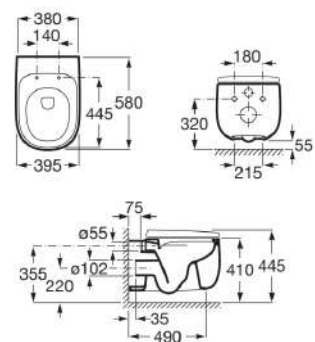

Bathroom collections / Beyond

Ceramics wall-hung Roca Rimless® WC
P-trap and hidden fixations. Includes fixing
kit. A compatible Roca installation system is
required for the installation of wall-hung WCs.

RS3460B7000 395 x 580 x 355 mm
White

RS3460B7640 395 x 580 x 355 mm
Onyx

RS3460B7650 395 x 580 x 355 mm
Beige

RS3460B7660 395 x 580 x 355 mm
Coffee

Soft-closing Supralit® seat and cover for toilet.
Quick removal.

RA801B8200B
White

RA801B8264B
Onyx

RA801B8265B
Beige

RA801B8266B
Coffee

Finishes: