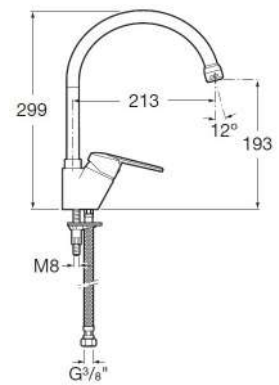

Single-lever kitchen sink mixer with swivel spout, and flexible supply hoses.

RT5A8925C00
Chrome

Finishes:

C0

Victoria New Deck Mounted Sink Mixer
High-Spout.

RT5A8425C00
Chrome

Finishes:

C0