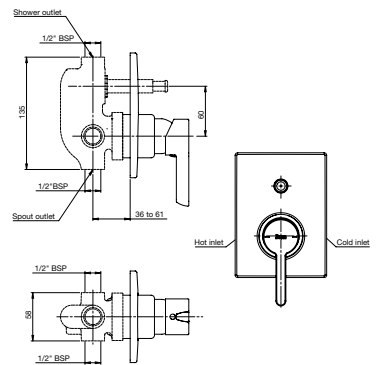

Saona high flow diverter upper trim.

RT5A2F7ACA1
Chrome

Finishes: