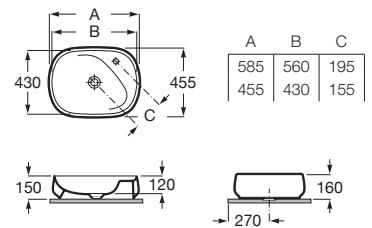

Over countertop Fineceramic® basin. With universal waste coupling and ceramic plug Ø 72 mm. Faucet not included.

- **RS3270B8000** 585 x 455 x 160 mm
  White
- **RS3270B8650** 585 x 455 x 160 mm
  Beige
- **RS3270B8660** 585 x 455 x 160 mm
  Coffee
- **RS3270B9000** 455 x 455 x 160 mm
  White
- **RS3270B9640** 455 x 455 x 160 mm
  Onyx
- **RS3270B9660** 455 x 455 x 160 mm
  Coffee

Finishes: