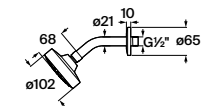

Torrente 100mm Oh With Arm.

RT18700A1
Chrome

Finishes: