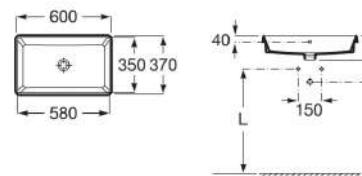

Semi Insert Basin No Taphole.

RS3270YH000 600 x 370 x 160 mm
White

Finishes:

00