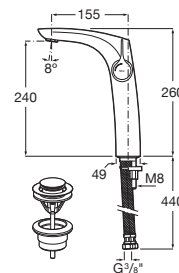

RT5A3C3ACN0
Titanium Black

RT5A3C3ARG0
Rose Gold

Finishes:

Faucets / Insignia

Built-in single-lever basin mixer. To complete with A525220603 built-in universal body. Pop-up waste and flexible supply hose not included.