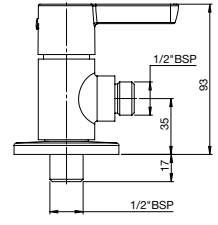

Faucets / Saona

Saona Angle Valve.

RT5A807ACA1
Chrome

Finishes: