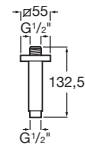

Ceiling arm

Ceiling arm for shower head.

RF5B1050C00 100 mm
Chrome

Finishes: