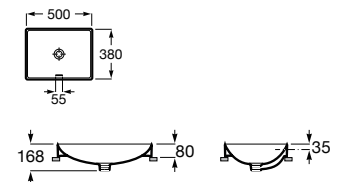

Semi Insert Basin.

RS32768K00C 500 x 380 x 168 mm
White

Finishes:

00