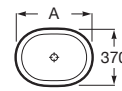

Bathroom collections / Inspira

Over countertop Fineceramic® Round basin.
Includes waste coupling with ceramic plug.
Without overflow. Faucet not included.

- **RS327520000** 500 x 370 x 140 mm
  White
- **RS327520640** 500 x 370 x 140 mm
  Onyx
- **RS327520660** 500 x 370 x 140 mm
  Coffee
- **RS327520650** 500 x 370 x 140 mm
  Beige
- **RS327523000** 370 x 370 x 140 mm

Finishes: