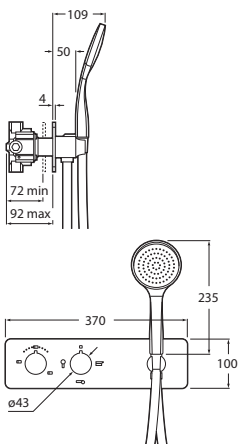

RT5A2778C00
Chrome

Finishes:

Puzzle-T

Built-in thermostatic mixer with 3 way diverter for shower, L90 handshower and fixed bracket. In stainless steel.

RT5A2805C00
Chrome

Finishes:

T-500

Built-in thermostatic bath-shower mixer.