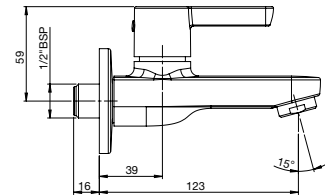

Finishes:

Saona 2 Way Bib Tap.