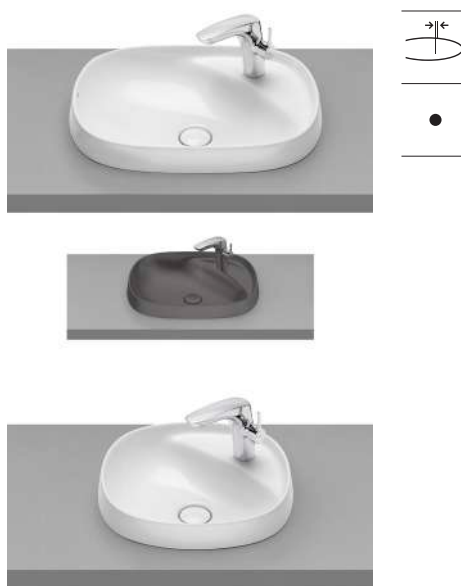

Finishes:

Back to wall ceramics close-coupled Roca Rimless® bowl with dual outlet. Includes fixing system.

RS3420B9000 395 x 705 x 790 mm
White

Dual flush 4.5/3L WC cistern with bottom inlet. Includes fixing system, feeding mechanism and discharge mechanism.