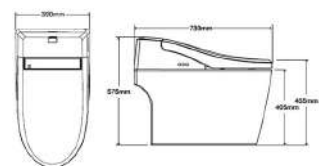

In-Wash® Atis

One Piece Smart Water Closet with Auto Opening, Handsfree Flushing, Bidet Nozzles, Fixing Accessories, S trap - 305 mm. Needs power supply.

RS803082F0M 390 x 730 x 575 mm
White

Finishes:

00