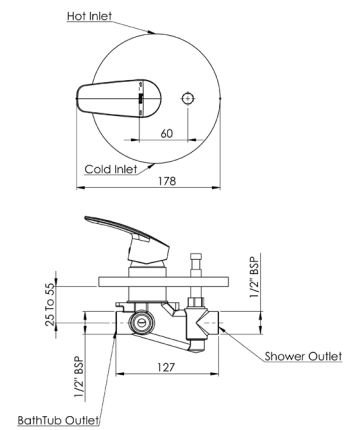

Monodin N Concealed Bath-Shower Mixer
Upper Trim.

RT5A0Z98CA1
Chrome

Single lever. Divertor Body with R 37 valve.

RT5258433A1
Chrome

Finishes:

C0