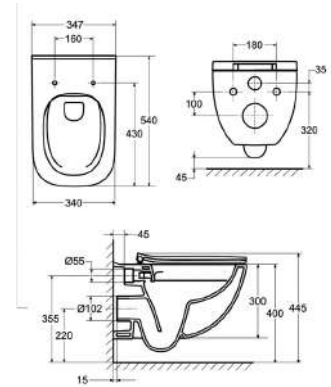

Bathroom collections / Other WC collections

Alegra

Rimless Wall Hung WC with UF Soft Closing
Slim Seat Cover, Fixing Accessories.

RS34H139000 347 x 540 x 360 mm
White

Finishes:

00