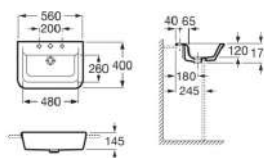

The Gap Original

Semi-recessed ceramics basin, with one pierced taphole. Faucet not included.

RS32747S000 560 x 400 x 170 mm
White

Finishes:

00