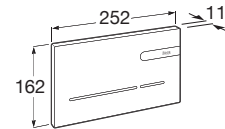

EP-2 Dual Electronic

Electronic glass finished operating plate for Roca installation systems with automatic (Autoflush by presence sensor) or touchless dual flush and adjustable light in multiple colour choice. Application for private or semi-public spaces.

RA890104009
White Glass

Finishes:

09