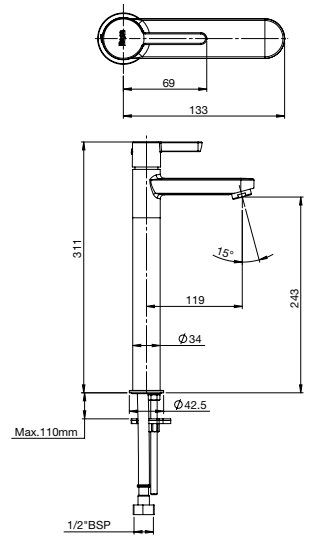

Saona High Neck Pillar Tap.

RT5A387ACA1
Chrome

Finishes: