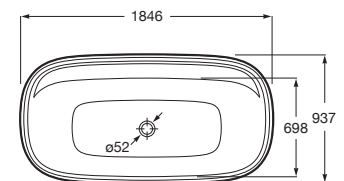

Beyond

Oval Surfex® freestanding bath. Includes click clack waste and siphon with Surfex® cover. With tapholes (faucet not included). Recommended faucet: A5A183AC00 Insignia Deck-mounted bath-shower mixer.

RW248453000 1800 x 900 mm
White

Finishes:

N

SURFEX®

Beyond

Surfex Bath Tub without Tap Hole.

RW248452000 1846x937x600 m
White

Finishes:

SURFEX®