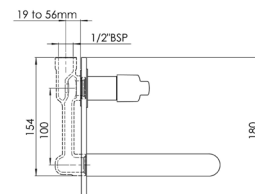

Victoria Wall Mounted Pillar Cock Upper Trim.

RT5A6525CA1
Chrome

Concealed Pillar Cock Body.

RT52527403CA1
Chrome

Finishes: