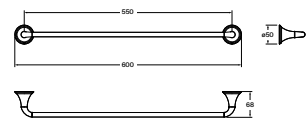

Lure towel ring.
RA816070172
 Chrome

Finishes:

00

Lure towel rail.
RA816070165
 Chrome

Finishes:

00

Lure paper holder with cover.
RA816070159
 Chrome

Finishes: