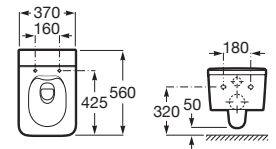

Ceramics wall-hung Roca Rimless® WC
P-trap. Includes fixing kit. A compatible
Roca installation system is required for the
installation of wall-hung WCs.

RS346537000 370 x 560 x 390 mm
White

RS346537640 370 x 560 x 390 mm
Onyx

RS346537650 370 x 560 x 390 mm
Beige

RS346537660 370 x 560 x 390 mm
Coffee