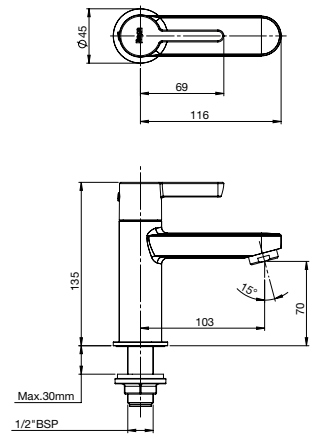

Faucets / Saona

Saona Pillar Tap.

RT5A427ACA1
Chrome

Finishes: