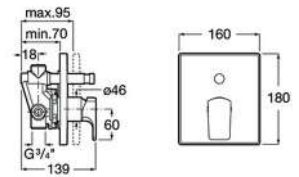

Faucets / Escuadra

Escuadra built in bath shower mixer- Chrome.

RT5A0620CA1
Chrome

RT5A0620G0N 150 x 200 mm
Gold

RT5A0620NMN 150 x 200 mm
Brushed Black

Finishes: