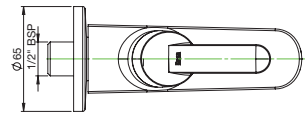

Finishes:

C0

Victoria N Two Way Bib Cock.

RT5A9325CA1
Chrome

Finishes:

C0

Victoria N Sink Cock.

RT5A7925CA1
Chrome