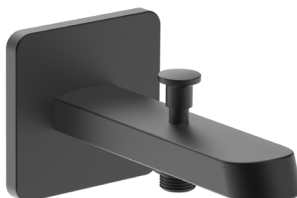

Escuadra

Spout with diverter brushed black.

RT5A087CNMK

Brushed Black

Finishes:

NM