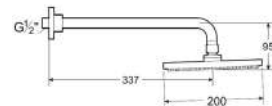

Torrente

Torrente 200mm Square Shower & Wall Arm.

RF5B9756C0N
Chrome

Finishes: