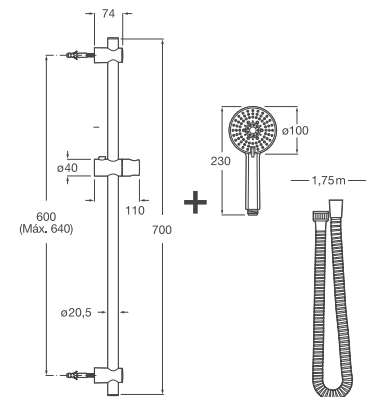

Stella

Sliding bar 700 mm.

RF525882600
Chrome

Finishes:

Stella

Stella kit in blister pack.

RF5B1D03C07
Chrome

Finishes: