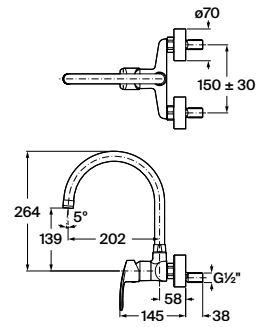

Mondodin- Wall Mounted Sink Mixer.

RT5A7698CA1
Chrome

Finishes:

C0