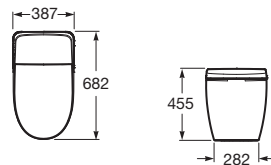

In-Wash® One Piece Georgia

Smart Water Closet with Auto-Opening, Handsfree Flushing, Bidet Nozzles, Fixing Accessories, S trap - 305 mm, Needs Power Supply.

RS8030T500M 387 x 682 x 455 mm
White