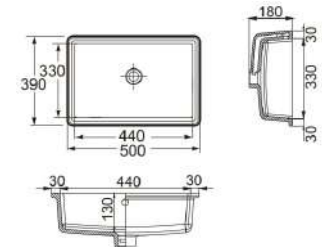

Sofia

Under Counter Basin with Fixing Accessories.

RS327723460 500 x 390 x 180 mm
White

Finishes: