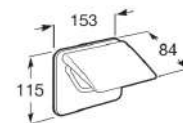

Roll holder 13,71.

RA816384001
Chrome

Finishes: