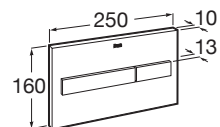

PL7 Dual

Dual flush operating plate for Roca ONE installation systems. Front activation. No tools required for installation. Matt finish.

RF890188207

Matt White

Finishes: