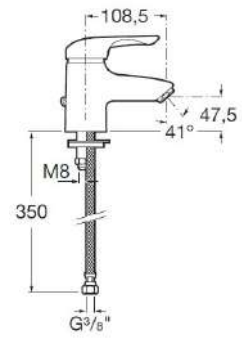

Monojet Basin Mixer Without Pop Up.

RT5A3139CA1
Chrome

Finishes: