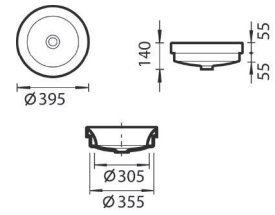

Other basins / Over countertop basins

Loop

Round Over Counter Top Basin without Tap hole.

RS327450460 395 x 395 x 165 mm
White

Finishes:

00