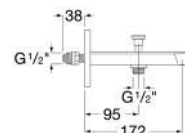

Escuadra

Spout with diverter brushed black.

RT5A087CNMK

Brushed Black

Finishes:

NM