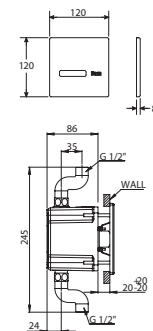

Sentronic

Sentronic s panel A5A8102E0N mate.

RT5A8102E0N