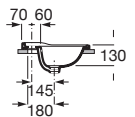

In countertop ceramics basin with one pierced taphole. Faucet not included.

RS3270A5000 600 x 450 x 200 mm
White

Finishes:

00