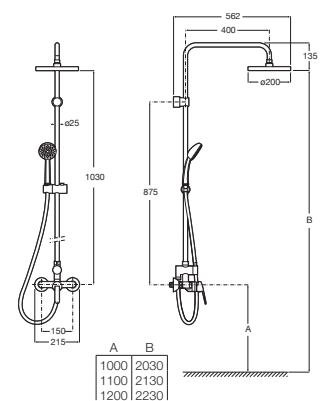

Victoria Basic

Thermostatic shower column with fixed height, ø 200 mm shower-head, ø 100 mm hand-shower (1 function) and 1.5 m metal hose.

RP5A9725C00

Chrome

Finishes:

C0