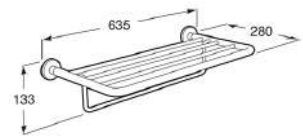

Towel rack with towel rail.

RA816379001
Chrome

Finishes: