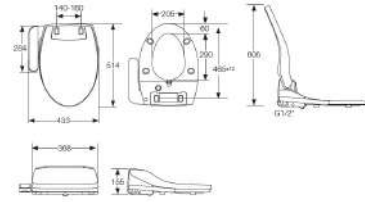

Finishes:

00

L-series Basic Elongated Multiclean Seat Cover with Side Panel, Bidet Nozzles, Adjustable Water/Seat Temperature, Fixing Accessories.

RA804013005 433x514x155 mm
White

Finishes:

00

Bathroom Collections