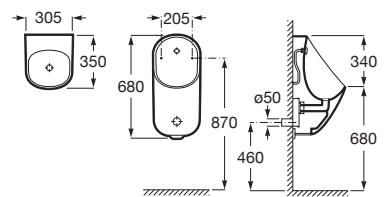

Proton

Battery Operated Sensor Rimless Wall Mounted Back Inlet Urinal with Water Spreader and Fixing Accessories.

RS3590J400C 305 x 350 x 680 mm
White

Finishes:

00

N