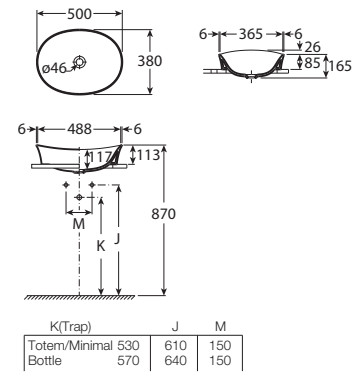

N-Khroma

Semi Insert Basin with waste coupling and ceramic plug, without Taphole.

RS32765J00C 500 x 380 x 165 mm
Shiny White

RS32765J65C 500 x 380 x 165 mm
Matte Beige

RS32765J64C 500 x 380 x 165 mm
Matte Black

Finishes: