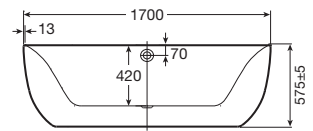

Virginia

Oval free-standing acrylic bathtub with faucet.

RW248218000 1700 x 800 mm
White

Finishes:

ACRYLIC

Virginia

Oval free-standing acrylic bathtub.

RW248217000 1700 x 800 mm
White

Finishes:

ACRYLIC