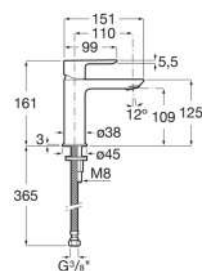

Basin Mixer Smooth Body (1/2").

RT5A326ENBN
Matt Black

Finishes:

NB

High Neck Basin Mixer Smooth Body + Click Clack Waste (1/2").

RT5A3B6ENBN
Matt Black

Finishes:

NB