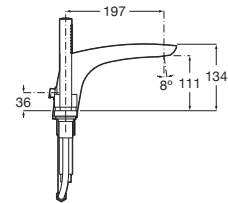

Insignia

Wall-mounted bath spout.

RT5A0703C00
Chrome

Finishes:

Insignia.

L90

These robust and urban faucets and fittings play with fundamental geometric shapes to inspire a striking and modern design.

Single-lever basin mixer with integrated lateral handle, pop-up waste and flexible supply hoses. Cold start.