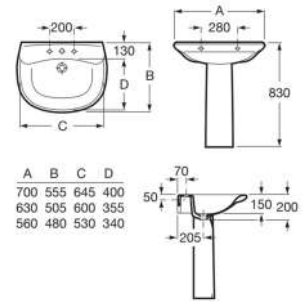

Wall hung Basin.

RS325463460 560 x 480 x 200 mm
White

Semi Pedestal.

RS337460460 225 x 220 x 280 mm
White

Full Pedestal.

RS337461460 205 x 175 x 700 mm
White

Finishes:

00