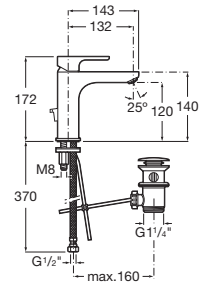

Mezzo Basin Mixer With Pop-up Waste.

RT5A3B09C0N
Chrome

Finishes:

C0