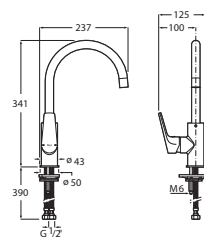

Vela

Kitchen sink mixer.

RT5A841EC00
Chrome

Finishes: