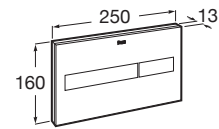

PL7 Dual

Dual flush operating plate for Roca ONE installation systems. Front activation. No tools required for installation. Glass finish.

RF890188308
Black glass

Finishes:

08