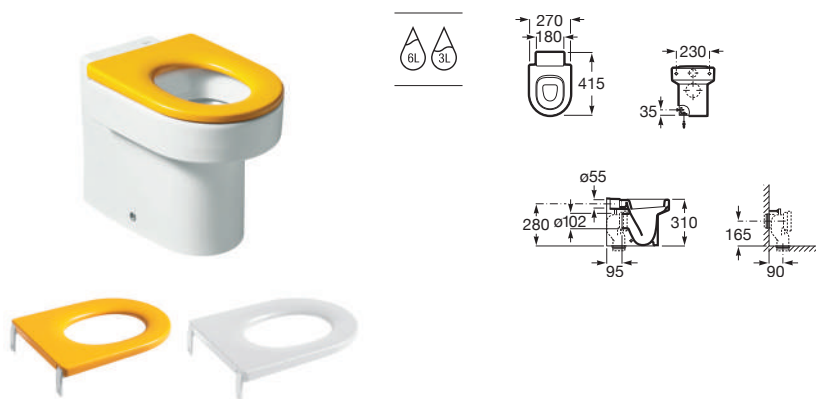

Happening

Back to wall bowl with dual outlet for children's WC with high cistern, built-in cistern or flush valve. Includes fixing kit and connecting plug.

RS347115000 270 x 415 x 310 mm
White

Foam seat for children's WC with polyamide hinges.

RA801116714
Yellow

RA801116004
White

Finishes: