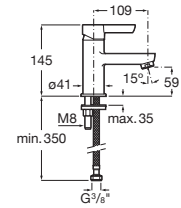

Saona Basin Mixer Smoothbody.

RT5A327AC0H
Chrome

Finishes: