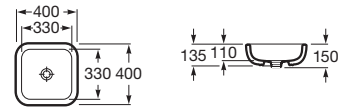

Alter

Over countertop Vitreous china basin. Faucet not included.

RS3270MJ000 390 x 390 x 130 mm
White

Finishes:

Alter

Over countertop Vitreous china basin. Faucet not included.

RS3270ML000 390 x 370 x 130 mm
White