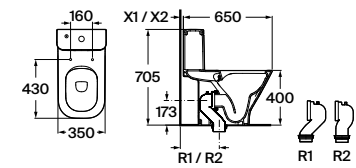

Rimless One Piece WC with UF Soft Closing Slim Seat Cover, Fixing Accessories, P-180 mm.

RS34947E460 370 x 650 x 710 mm
White

Finishes:

00