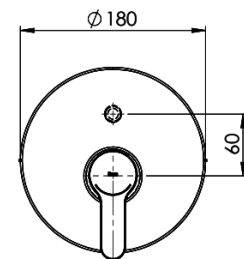

Concealed Diverter Upper Trim High Flow.

RT5A0709CA1
Chrome

Roca High Flow Concealed Diverter.

RT5E3504CA1

Finishes:

C0