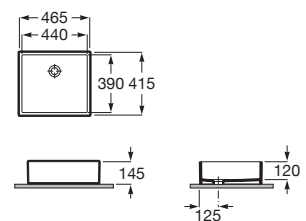

Sofia

Over countertop ceramics basin. Faucet not included.

RS327720000	465 x 415 x 145 mm
White	

Finishes: