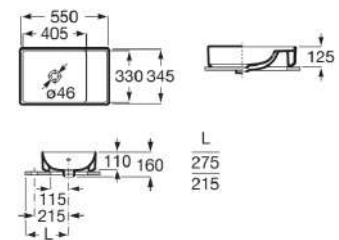

FINECERAMIC Over Counter Top Basin without Tap Hole.

RS32768CS00 550 x 345 x 125 mm
White

Finishes: