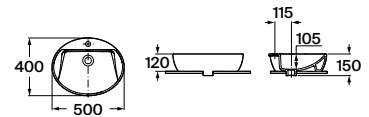

Fusion L

Fusion L Over Counter Top Basin with Tap Hole.

RS32722L460 500 x 400 x 120 mm
White

Finishes: