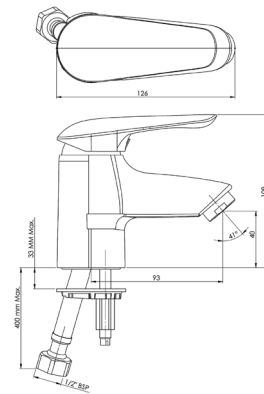

Monojet Pillar Faucet.

RT5A4239CA1
Chrome

Finishes: