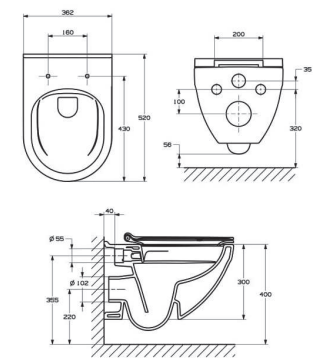

Hebe

Rimless Wall Hung WC with UF Soft Closing
Slim Seat Cover, Fixing Accessories.

RS34H138000 360 x 520 x 345 mm
White

Finishes:

00