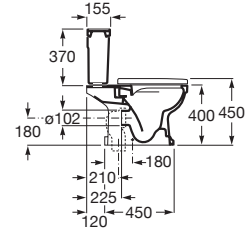

Bathroom collections / Carmen

Ceramics Couple Closet Roca Rimless® WC with dual outlet. Includes evacuation elbow and fixing system.

RS3420A7000 415 x 670 x 770 mm
White

Dual flush 4.5/3L WC cistern with bottom inlet. Includes fixing system, feeding mechanism and discharge mechanism.

RS3410A1000 415 x 155 x 370 mm
White

Soft-closing Supralit® seat and cover for toilet.

RA801B5200B
White

Finishes:

00