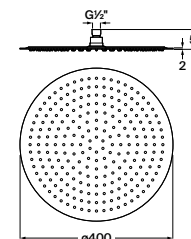

Torrente

Torrente 400 Mm Rain Shower Round Shower.

RF5B9262CON
Chrome

Finishes: