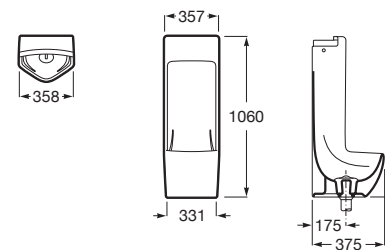

Site

Battery Operated Integrated Sensor Floor Mounted Back Inlet Urinal with Fixing Accessories.

RS35960B000 358 x 375 x 1060 mm
White

Finishes: