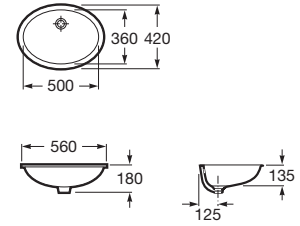

Berna

Under-countertop basin.

RS327871461 560 x 420 x 180 mm
White

Finishes: