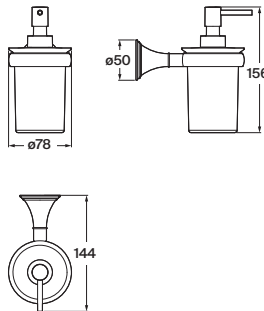

Accessories collections / Lure

Lure robe hook.

RA816070121
Chrome

Finishes:

00

Lure soap dispenser.

RA816070105
Chrome

Finishes:

00