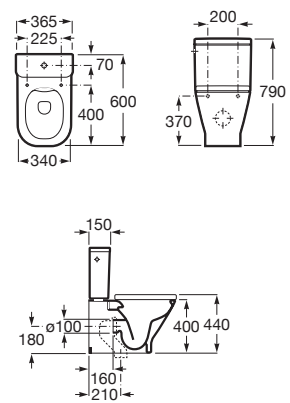

Compact back to wall ceramics Roca Rimless® close-coupled WC with dual outlet.
RS34273700H 365 x 600 x 790 mm
White

Dual flush 4/2L WC cistern with bottom inlet for compact couple closet. Includes fixing system, feeding mechanism and discharge mechanism.

RS341730000 365 x 150 x 405 mm
White

Supralit Soft Close Seat Cover.
RA801732004
White

Finishes:
☐ 00