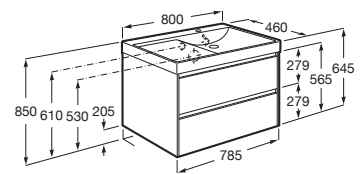

Unik furniture with 2 drawers for left hand basin.

RA857763509 800 x 460 x 645 mm
Matt White

RA857763510 800 x 460 x 645 mm
Matt Sand Grey

RA857763513 800 x 460 x 645 mm
Matt Green

Finishes: