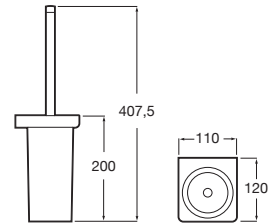

Wall-mounted toilet brush holder.

RA817036001
Chrome

RA817036CNO
Titanium Black

RA817036RGO
Rose Gold

RA817036NMO
Brushed Black

Finishes: