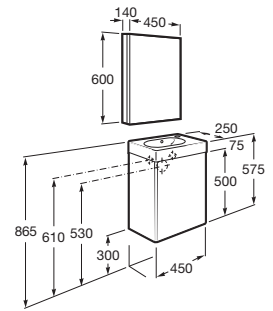

Pack - Base unit, basin and cabinet mirror.

RA855866806 450 x 250 x 575 mm
White

Finishes:

806