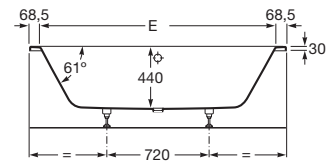

A	B	C	D	E	F	G
1800	800	1198	522	1663	681	328
1700	750	1096	472	1563	631	303

Duo Plus

Rectangular steel bath with anti-slip base (3.5 mm width steel sheet).

RW221670000 1800 x 800 mm
White

Finishes:

00