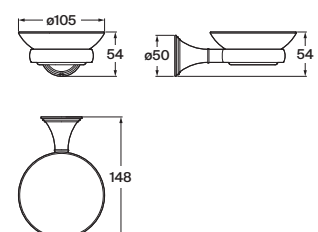

Lure soap dish.
RA816070132
Chrome

Finishes:

00