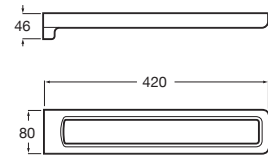

Double towel rail.

RA817031001
Chrome

RA817031CN0
Titanium Black

RA817031RG0
Rose Gold

RA817031NM0
Brushed Black

Finishes: