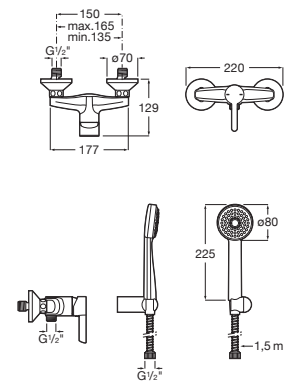

Saona high flow Diverter concealed body.

RT5252302CA1
Chrome

Finishes:

Saona Wall-mounted Bath-shower Mixer W/ Accessories.

RT5A2A7AC0K
Chrome

Finishes:

C0

Saona Concealed Shower Mixer.