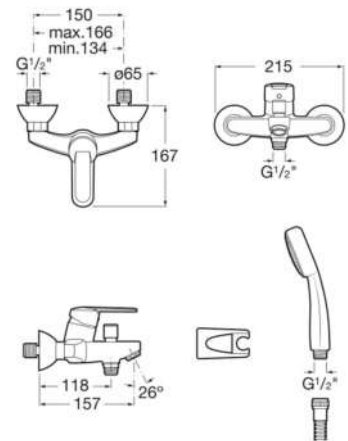

Victoria New Basin Mixer Without Pop Up.

RT5A3125CA1
Chrome

Finishes:

Victoria Concealed Basin Mixer Upper Trim.

RT5A3R25CA1
Chrome

Universal Concealed Basin Mixer Body.

RT5E3502CA1
Chrome

Finishes:

Victoria new single lever wall mixer with telephonic shower.

RT5A0125C00
Chrome

Finishes: