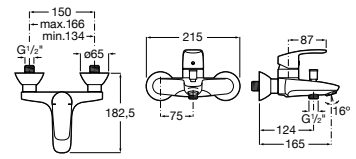

C0

Faucets / Monodin

Monodin-N Bath-shower Mixer Without Accessories.

RT5A0298CON
Chrome

Finishes:

C0

Mondodin- Wall Mounted Sink Mixer.

RT5A7698CA1
Chrome