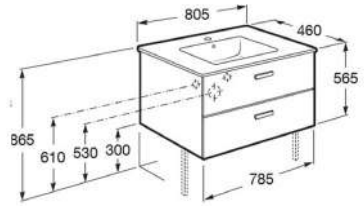

806

Victoria Basic

Base Unit with two drawers and basin.

RA855852806 805 x 460 x 565 mm
White

Finishes:

806

Wall-hung ceramics basin with one pierced taphole. Faucet not included.

RS325394460 520 x 410 x 195 mm
White