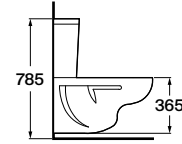

Couple closet Bowl with horizontal outlet, P trap.

RS346307460 355 x 645 x 365 mm
White

Ceramic Cistern with Dual Flush mechanism For WH Coupled Closet.

RS341307000
White

Soft-close Seat & Cover PP.

RE80P397001

Regular Seat & Cover PP.

RE80P396001

Finishes:

00