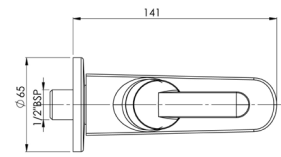

Faucets / Victoria

Victoria Bib Cock.

RT5A7825CA1
Chrome

Finishes:

C0