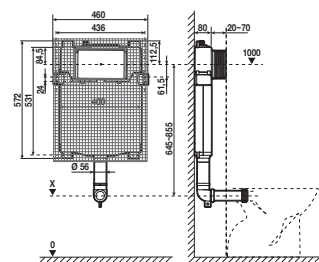

Slendra Neo

Frameless Slim Concealed Cistern with Installation Kit.

RE890010210

N