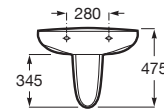

Semi Pedestal with Fixing Accessories.

RS336312460 215 x 295 x 345 mm
White

Long Pedestal-White.

RS337461460 205 x 175 x 700 mm
White

Finishes:

00

A	B	C	D
650	520	510	335
560	450	460	295
520	415	410	255

Bathroom collections / Victoria