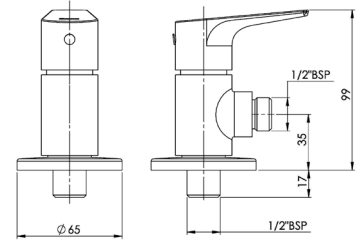

Atlas Angle Valve - Chrome.

RT5A8090CA1
Chrome

Finishes: