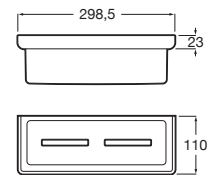

Finishes:

Container.

RA817028001 Chrome
RA817028CN0 ^(N) Titanium Black
RA817028RG0 Rose Gold
RA817028NM0 Brushed Black