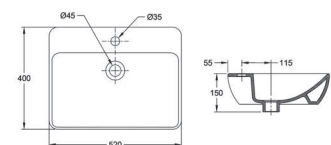

Finishes:

Fusion S

Fusion S Square Counter top basin with Tap hole.

RS32722K460	520 x 400 x 120 mm
White	

Finishes:

Fusion L

Fusion L Over Counter Top Basin with Tap Hole.

RS32722L460 500 x 400 x 120 mm
White