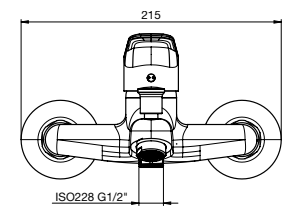

External Wall Mixer W/o Shower Set.

RT5A0297CA1
Chrome

Finishes: