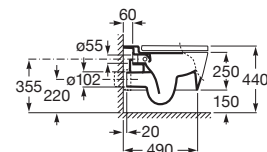

Bathroom collections / Inspira

Ceramics wall-hung Roca Rimless® WC P-trap. Includes fixing kit. A compatible Roca installation system is required for the installation of wall-hung WCs.

RS346527000 370 x 560 x 390 mm
White

RS346527640 370 x 560 x 390 mm
Onyx

RS346527650 370 x 560 x 390 mm
Beige

RS346527660 370 x 560 x 390 mm
Coffee

Soft-closing Supralit® seat and cover for toilet. Quick removal.

RA80152200B
White

RA80152264B
Onyx

RA80152265B
Beige

RA80152266B
Coffee

Finishes: