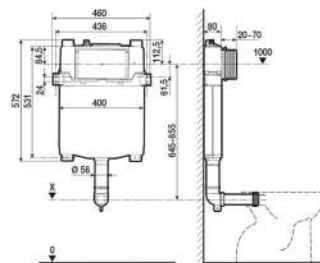

RA8900780CE 475 x 107 x 1190 mm

N

Slendra Plus

Concealed Cisterns 80 mm. With Installation kit.

RE890010200

Slendra Plus

Half Frame Concealed Cisterns with Drainage Pipe, Installation Kit.

RE890010100