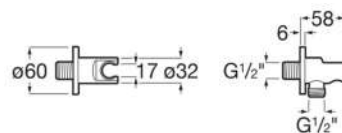

Faucets / Complementary products

Wall Outlet For Handshower.

RF525533100
Chrome

Finishes:

Aqua Round with bracket

1/2" water inlet for shower hose with integrated bracket for hand shower.

RF5B5250CN0
Titanium Black

Finishes:

Wall

Fixed chromed bracket for hand shower.

RF526704010
Chrome

Finishes:

Round

Fixed chromed bracket for hand shower. Everlux.

RF5B1350CN0
Titanium Black

Finishes:

N

Wall

Shower Bracket.

RF5B1350NB0
Matt black

Finishes:

Escuadra Shower Bracket - Brushed Black.

RF5B4161NM0
Brushed Black

Finishes: