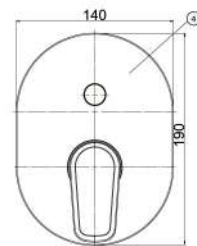

Concealed Diverter Upper Trim.

RT5D0697CA1
Chrome

Concealed Diverter Body.

RT5A0697CA1
Chrome

Finishes: