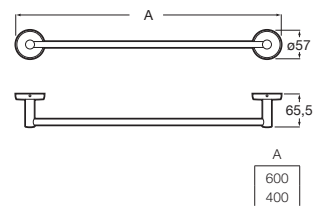

Finishes:

00

Towel rail (Can be installed with screws or adhesive).

RA816710001 600 mm
Chrome

Finishes:

00

Robe hook (Can be installed with screws or adhesive).

RA816700001
Chrome