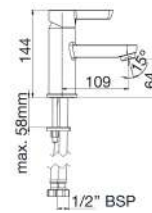

Basin mixer without Popup.

RT5A337ACA1
Chrome

Finishes: