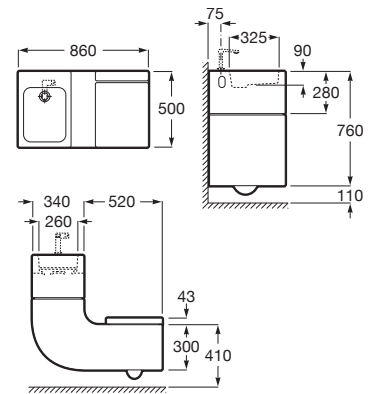

RS893020001 860 x 500 x 760 mm
White

Finishes:

00

In-Tank® Meridian

Wall-hung toilet with integrated tank within the unit. Includes "I" type support, seat and cover. Needs power supply.

RS893302000 400 x 595 x 400 mm
White