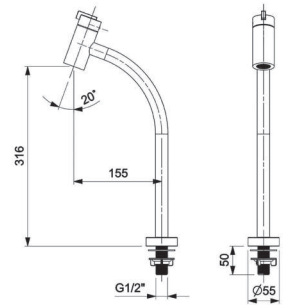

Singles One Basin Faucet.

RT5A4221C0B
Chrome

Finishes:

Singles One Tall Basin Faucet.

RT5A3721C0B
Chrome

Finishes:

Singles One Bib Faucet.

RT5A4721C0B
Chrome