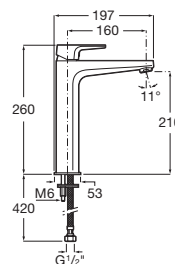

Single-lever basin mixer with click-clack waste.

RT5A321EC00 137 mm
Chrome

Finishes:

Single-lever high-neck basin mixer with click-clack waste.

RT5A371EC00 260 mm
Chrome

Finishes:

Vela Built-in Bath Shower Mixer.