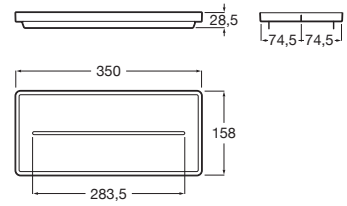

Tray.

RA817670C60 350 X 158 mm
Matt white finish

RA817670C70 350 X 158 mm
Matt green

RA817670C80 350 X 158 mm
Matt grey

Finishes: