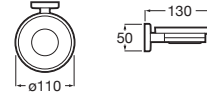

Wall-mounted soap dish (Can be installed with screws or adhesive).

RA816683001
Chrome

Finishes:

01