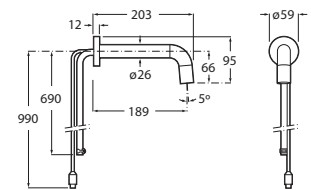

Loft Bult In Sensor Tap Dc.

RT5A5643C0N
Chrome

Finishes:

C0