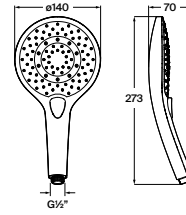

Plenum

Hand Shower 3 Function.

RF5B101G0N
Gold

Finishes: