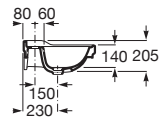

Wall-hung ceramics basin with fixing system. One pierced taphole. Faucet not included.

RS3270A1000 650 x 480 x 225 mm
White

Optional:

Ceramics full pedestal for basin. Fixing system not included.

RS3370A0000 295 x 280 x 690 mm
White

Finishes:

00