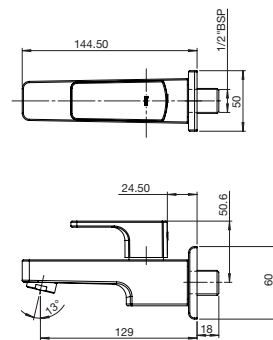

RT5A9520CA1
Chrome

Concealed Pillar Cock Body.

RT525227403CA1
Chrome

Finishes:

Escuadra Bib Cock.

RT5A7820CA1
Chrome

Finishes:

Escuadra Two Way Bib Cock.