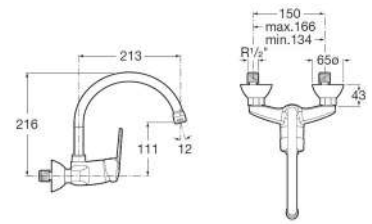

Faucets / Victoria

Victoria New Single Lever Wall Mixer Sink Mixer With Spout.

RT5A7625C00
Chrome

Finishes:

C0