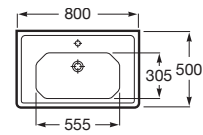

Wall-hung ceramics basin with one pierced taphole. Faucet not included.

RS3270A0000 800 x 500 x 225 mm
White

Optional:

Ceramics full pedestal for basin. Fixing system not included.

RS3370A0000 295 x 280 x 690 mm
White

Finishes:

00