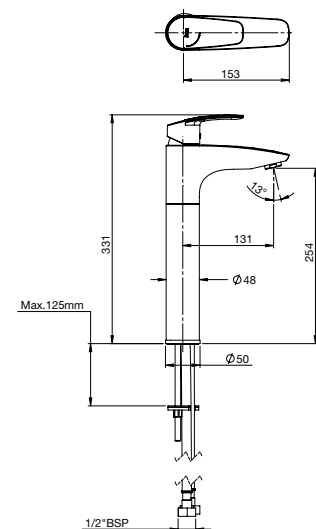

Monodin N Basin Mixer Cold Start Smooth
Body.

RT5A3298CON
Chrome

Finishes:

C0

Monodin N Basin Mixer Cold Start With Pop
Up.

RT5A3098CON
Chrome

Finishes:

C0

Monodin High Neck Basin Mixer.

RT5A3498CA1
Chrome

Finishes:

C0