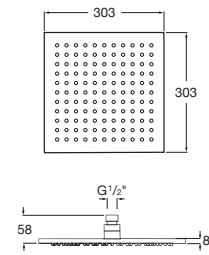

Raindream

Brass shower head for ceiling or wall installation. Rain function. Support kit / arm not included. Everlux finishes.

RF5B4050CNO 300 x 300 mm
Titanium Black

RF5B4050RGO
Rose Gold

Finishes:

METAL

Rainsense

Brass shower head for ceiling or wall installation. Rain function. Support kit / arm not included. Everlux finishes.

RF5B3950CNO ø 300 mm
Titanium Black

Finishes:

METAL

Rainsense

ø 250 mm
ABS shower head for ceiling or wall installation. Support kit / arm not included.

RF5B2250C00
Chrome

RF5B2250NB0
Matt black

Finishes:

ABS

Torrente

Torrente 400 Mm Rain Shower Round Shower.

RF5B9262CON
Chrome

Finishes:

Torrente

Torrente 300 Mm Rain Shower Round Shower.

RF5B9562CON
Chrome

Finishes: