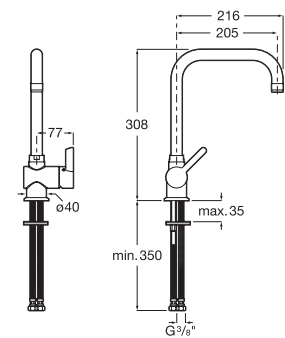

Saona Kitchen Mixer.

RT5A847AC0H
Chrome

Finishes:

C0