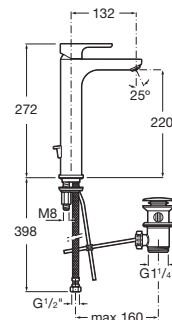

RT5A3B09C0N
Chrome

Finishes:

C0

Single-lever high-neck basin mixer, with pop-up waste. Cold start.

RT5A3C09C0N 272 mm
Chrome

Finishes:

C0

Faucets / L20