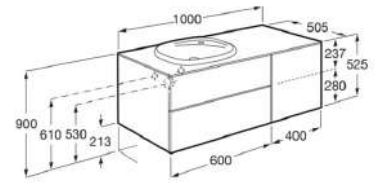

Unik - Base unit with two drawers, one door and Surfex® basin on the left. Legs and faucet not included.

RA851389806 1000 x 505 x 525 mm
White

RA851389402 1000 x 505 x 525 mm
Oak

Finishes:

806 402