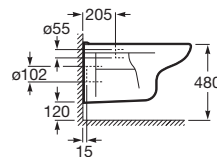

Access

Ceramics wall-hung WC with horizontal outlet. Fixing kit included. A compatible Roca installation system is required for the installation of wall-hung WCs.

RS346237000 360 x 700 x 380 mm
White

Seat and cover for toilet with front opening.
With stainless steel hinges.

RA801230004
White

Finishes:

00