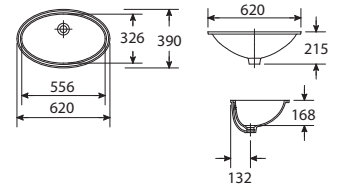

Pica

Under-countertop basin.

RS327893000 620 x 390 x 215 mm
White

Finishes: