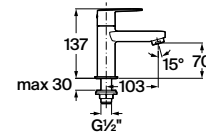

Pillar cock.

RT5A424FCA1
Chrome

Finishes:

N