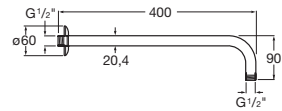

L Head

L head wall shower arm.

RF5B4E50NMO 400 mm
Brushed Black

RF5B4E50G00 400 mm
Gold

Finishes:

GO NM