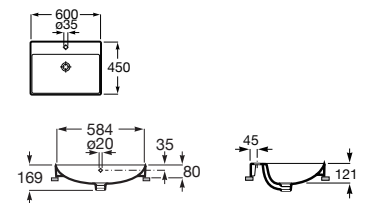

Semi Insert Basin with Tap Hole.

RS32768N00C 600 x 450 x 169 mm
White

Finishes:

00