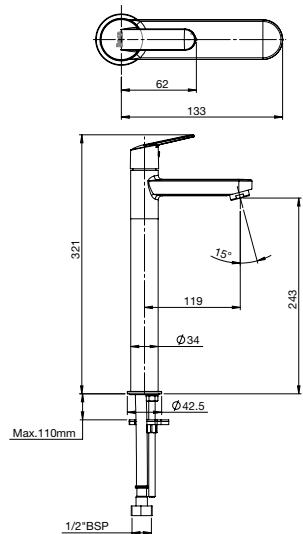

C0

Victoria Tall Pillar Cock.

RT5A3425CA1
Chrome

Finishes:

C0

Faucets / Victoria

Victoria Bib Cock.

RT5A7825CA1
Chrome