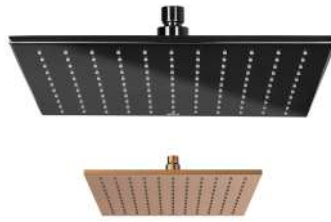

Raindream

Brass shower head for ceiling or wall installation. Rain function. Support kit / arm not included. Everlux finishes.

RF5B4050CNO 300 x 300 mm
Titanium Black

RF5B4050RGO
Rose Gold

Finishes: