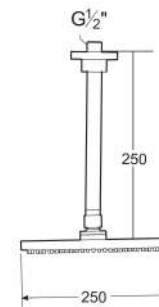

Chrome

Finishes:

C0

Torrente

Torrente 250mm Square Shower & Ceiling Arm.

RF5B9557C0N
Chrome

Finishes:

Torrente