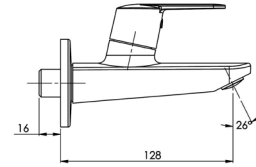

Finishes:

C0

Victoria N Two Way Bib Cock.

RT5A9325CA1
Chrome

Finishes:

C0

Victoria N Sink Cock.

RT5A7925CA1
Chrome