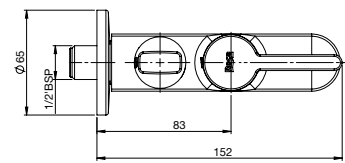

RT5A937ACA1
Chrome

Finishes:

Saona Csc Upper Trim.