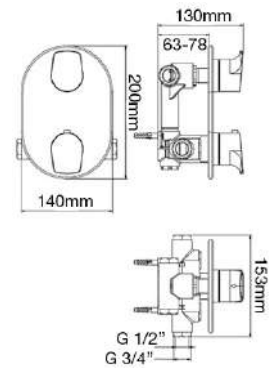

2-Way Built in Thermostatic Diverter.

RT5A0I90C00
Chrome

Finishes: