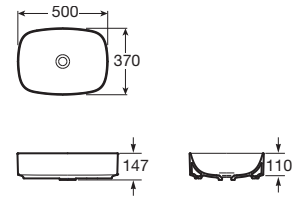

Bathroom collections / Ona

Over Counter Top Basin.

RS3275L000C 500 x 370 x 147 mm
White

Finishes:

00