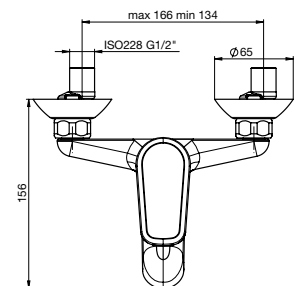

External Wall Mixer W/o Shower Set.

RT5A0297CA1
Chrome

Finishes: