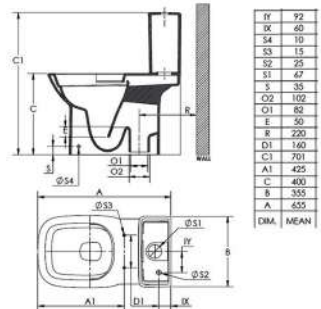

Rimless Single Piece S Trap 220 mm with PP soft close seat cover, Fixing accessories included.

RS349992000 355 x 655 x 700 mm
White

Finishes:

00