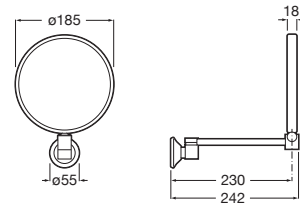

Accessories collections / Hotels

Double robe hook.

RA815491001
Chrome

Finishes:

00

Toilet roll holder with cover.

RA815437001
Chrome

Finishes:

00

Wall-mounted double side magnifying mirror.

RA815486001
Chrome

Finishes:

00