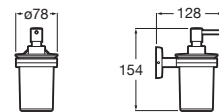

Wall-mounted gel dispenser (Can be installed with screws or adhesive).

RA816703001
Chrome

Finishes:

00