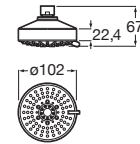

Shower solutions / Hand showers

Torrente

Torrente 80mm 2fn. Shower With Hose & Hook.

RF61401A1
Chrome

Finishes:

Plenum

Hand Shower 3 Function.

RF5B101G0N
Gold