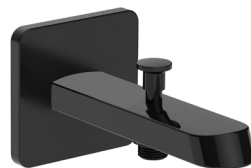

RT5A087CCNK

Titanium Black

Finishes:

Faucets / Escuadra

Escuadra Pillar Cock.

RT5A4220CA1
Chrome

Finishes:

Escuadra Wall Mounted Pillar Cock.