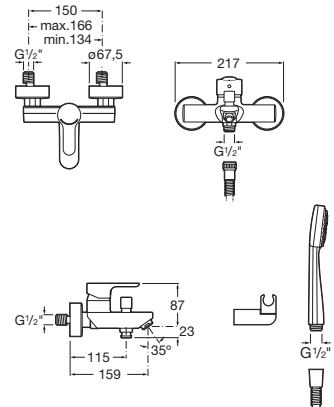

Wall-mounted single-lever bath-shower mixer with automatic diverter with retention, handshower, 1.70 m metal flexible shower hose and swivel wall bracket.

RT5A0109C02
Chrome

Finishes:

C0