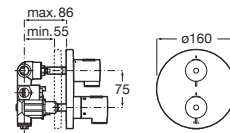

T-500

Built in 2 way thermostatic mixer.

RT5A2K18NBN

Matte Black

Finishes: