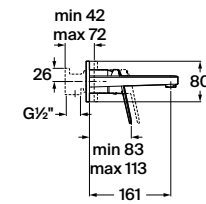

Victoria Concealed Basin Mixer Upper Trim.

RT5A3R25CA1
Chrome

Universal Concealed Basin Mixer Body.

RT5E3502CA1
Chrome

Finishes: