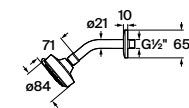

Finishes:

Torrente

Torrente 80mm 3 Fn. Oh Shower With Arm.

RF18601A1
Chrome

Finishes:

Torrente

Torrente 80mm Oh Shower With Arm.

RF18600A1