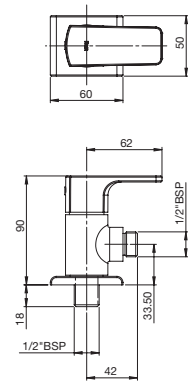

Escuadra Angle Valve.

RT5A8020CA1
Chrome

Finishes: