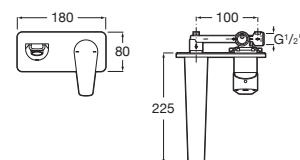

Atlas wall mounted basin mixer upper trim.

RT5A3590C00
Chrome

To be completed with:

Universal built-in body for the installation of built-in basin mixers.

RT5E3502CA1
Chrome

Finishes: