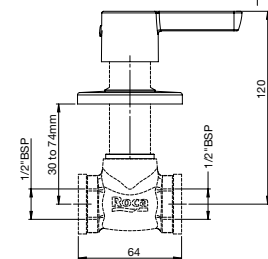

RT5A157ACA1
Chrome

Finishes: